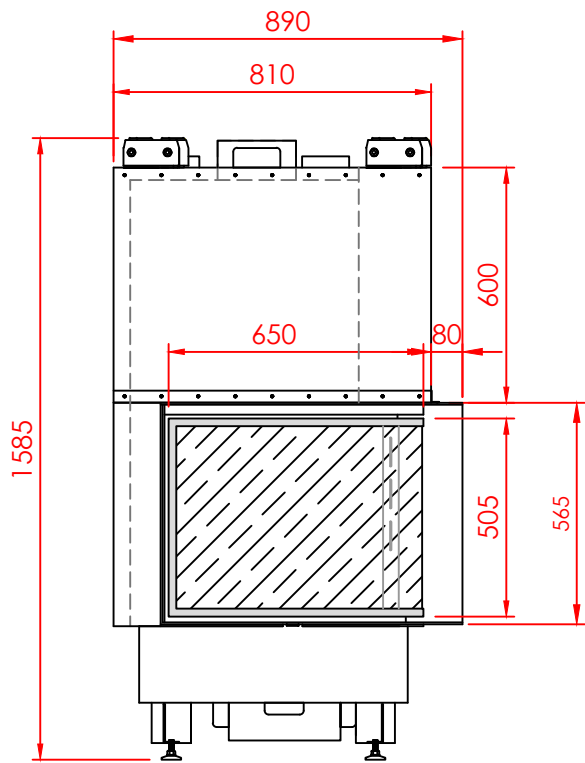

Top

Front

Side

Series:	CORNER
Model:	Architectural
Type:	65
Specials:	Aero

All dimensions in mm
 General dimension tolerances up to 7mm
 All illustrations and drawings are protected by copyright.
 Exploitation or publication, even of individual details,
 only with our permission.
 Technical changes and errors reserved.