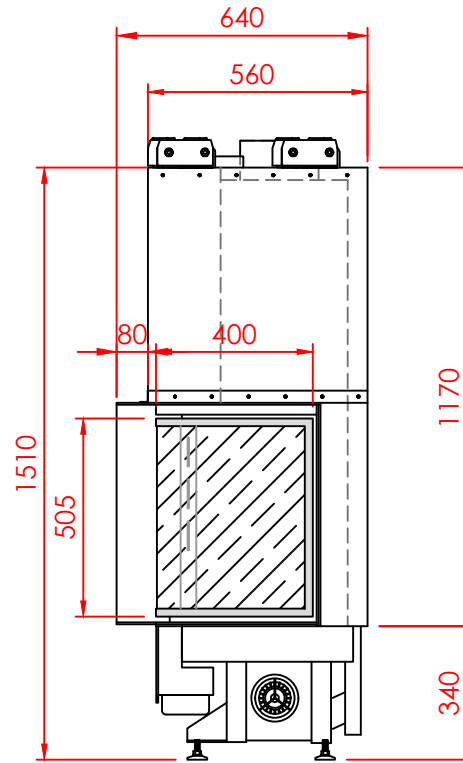

Top

Front

Side

Series:	CORNER
Model:	Architectural
Type:	65
Specials:	Aero

All dimensions in mm
 General dimension tolerances up to 7mm
 All illustrations and drawings are protected by copyright.
 Exploitation or publication, even of individual details,
 only with our permission.
 Technical changes and errors reserved.