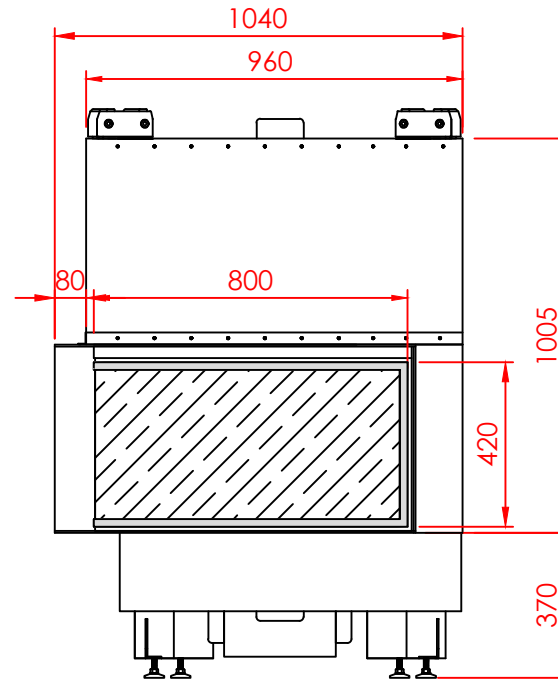

Top

Side

Front

Series:	CORNER
Model:	Architectural
Type:	80x42
Specials:	AERO

All dimensions in mm
 General dimension tolerances up to 7mm
 All illustrations and drawings are protected by copyright.
 Exploitation or publication, even of individual details,
 only with our permission.
 Technical changes and errors reserved.