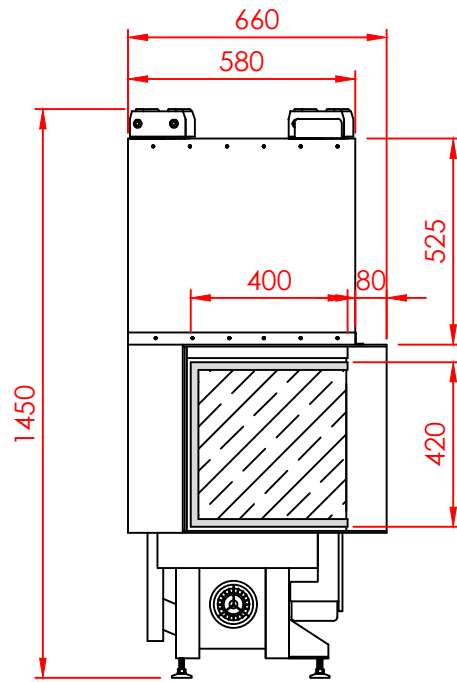

Top

Side

Front

Series:	CORNER
Model:	Architectural
Type:	80x42
Specials:	AERO

All dimensions in mm
 General dimension tolerances up to 7mm
 All illustrations and drawings are protected by copyright.
 Exploitation or publication, even of individual details,
 only with our permission.
 Technical changes and errors reserved.