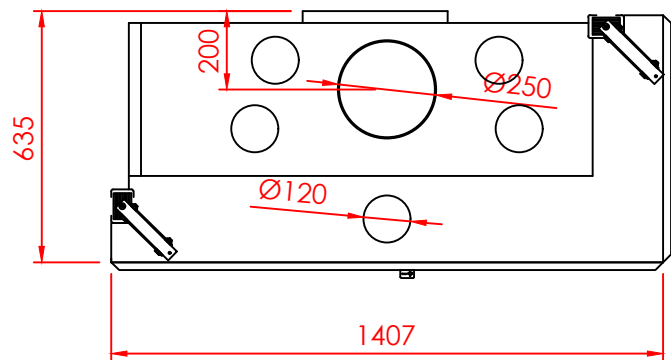

Top

Series:	CORNER
Model:	CORNER
Type:	125 L/R
Specials:	AERO

All dimensions in mm
General dimension tolerances up to 7mm
All illustrations and drawings are protected by copyright.
Exploitation or publication, even of individual details,
only with our permission.
Technical changes and errors reserved.

Nea Redestos, Themi, 57001
Thessaloniki GREECE
t: +30 2310 461386 f: +30 2310 461493
e: info@regal.com.gr
www.tzakiaregal.gr | www.regal.com.gr