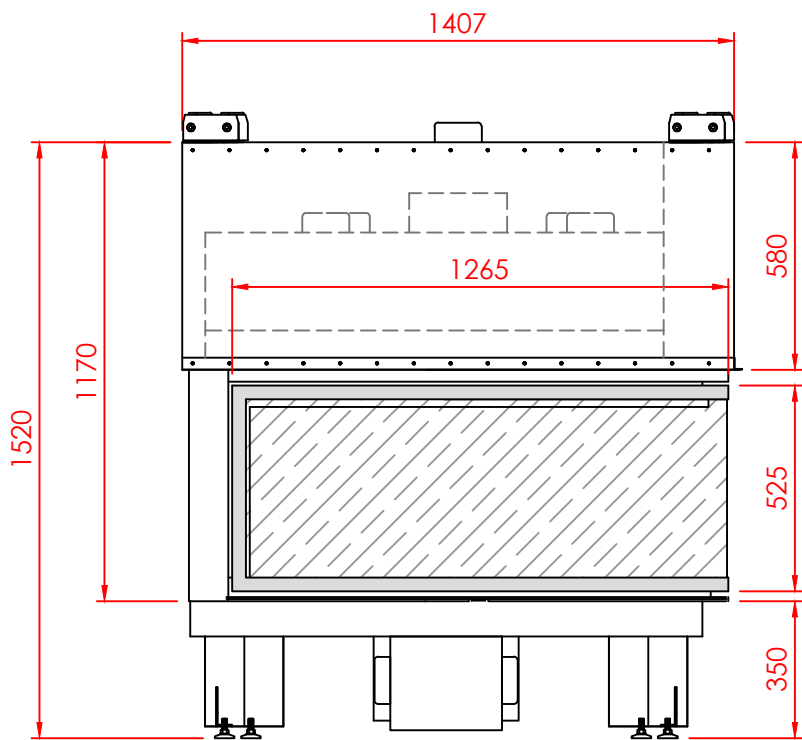

Top

Side

Front

Series:	CORNER
Model:	CORNER
Type:	125 L/R
Specials:	DOOR

All dimensions in mm
 General dimension tolerances up to 7mm
 All illustrations and drawings are protected by copyright.
 Exploitation or publication, even of individual details,
 only with our permission.
 Technical changes and errors reserved.

REGALFIRE

Nea Redestos, Themi, 57001
 Thessaloniki GREECE
 t: +30 2310 461386 f: +30 2310 461493
 e: info@regal.com.gr
 www.tzakiaregal.gr | www.regal.com.gr

Top

Front

Side

Series:	CORNER
Model:	CORNER
Type:	125 L/R
Specials:	AERO

All dimensions in mm
 General dimension tolerances up to 7mm
 All illustrations and drawings are protected by copyright.
 Exploitation or publication, even of individual details,
 only with our permission.
 Technical changes and errors reserved.