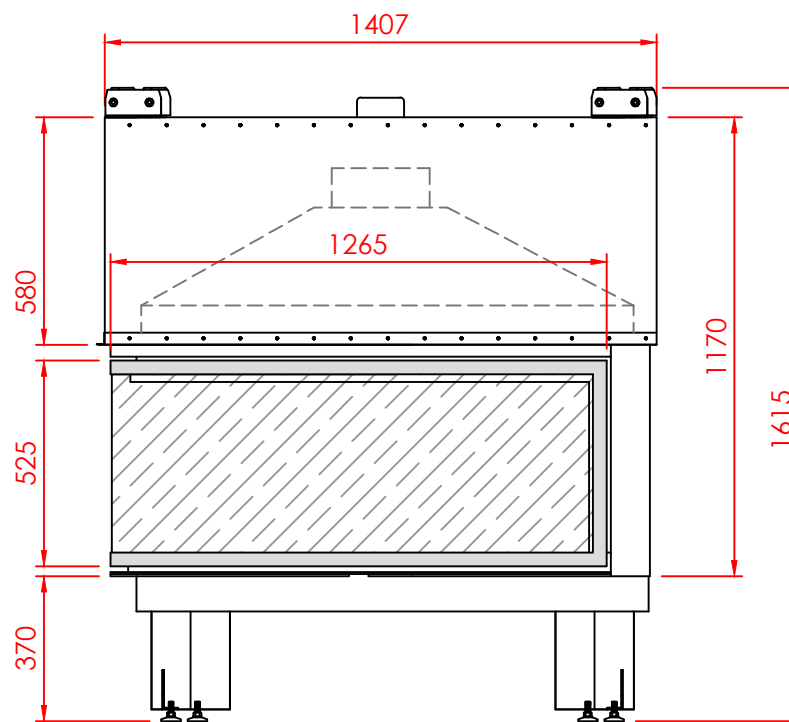

Top

Side

Front

Series:	CORNER
Model:	CORNER
Type:	125 L/R
Specials:	DOOR

All dimensions in mm
 General dimension tolerances up to 7mm
 All illustrations and drawings are protected by copyright.
 Exploitation or publication, even of individual details,
 only with our permission.
 Technical changes and errors reserved.

REGALFIRE

Nea Redestos, Themi, 57001
 Thessaloniki GREECE
 t: +30 2310 461386 f: +30 2310 461493
 e: info@regal.com.gr
 www.tzakiaregal.gr | www.regal.com.gr

Top

Front

Side

Series:	CORNER
Model:	CORNER
Type:	125 L/R
Specials:	AERO

All dimensions in mm
 General dimension tolerances up to 7mm
 All illustrations and drawings are protected by copyright.
 Exploitation or publication, even of individual details,
 only with our permission.
 Technical changes and errors reserved.