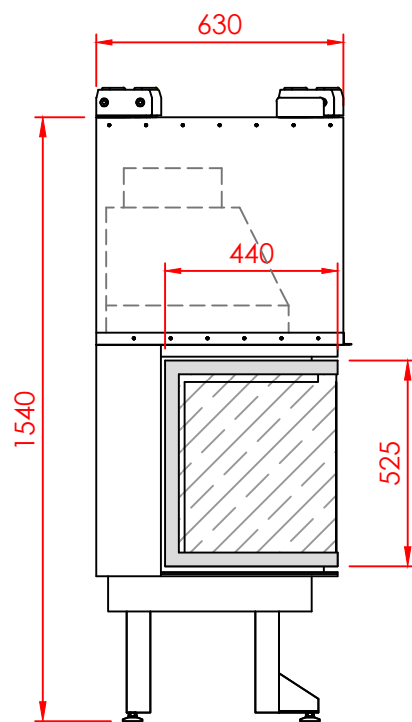

Top

Side

Front

Series:	CORNER
Model:	CORNER
Type:	125 L/R
Specials:	DOOR

All dimensions in mm
 General dimension tolerances up to 7mm
 All illustrations and drawings are protected by copyright.
 Exploitation or publication, even of individual details,
 only with our permission.
 Technical changes and errors reserved.

REGALFIRE

Nea Redestos, Themi, 57001
 Thessaloniki GREECE
 t: +30 2310 461386 f: +30 2310 461493
 e: info@regal.com.gr
 www.tzakiaregal.gr | www.regal.com.gr

Top

Front

Side

Series:	CORNER
Model:	CORNER
Type:	125 L/R
Specials:	AERO

All dimensions in mm
 General dimension tolerances up to 7mm
 All illustrations and drawings are protected by copyright.
 Exploitation or publication, even of individual details,
 only with our permission.
 Technical changes and errors reserved.