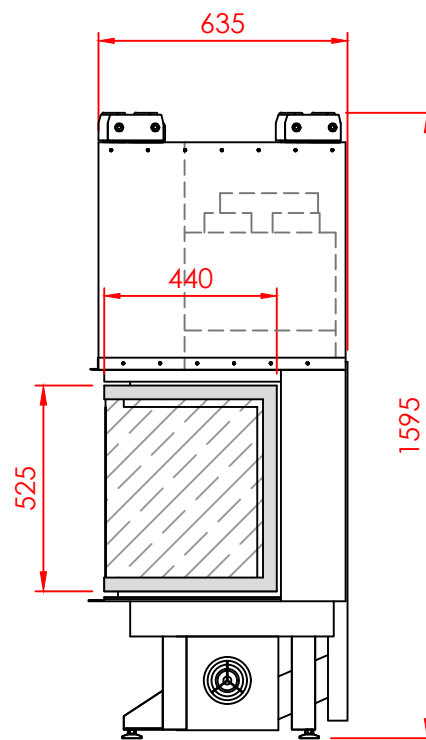

Top

Side

Front

Series:	CORNER
Model:	CORNER
Type:	125 L/R
Specials:	DOOR

All dimensions in mm
 General dimension tolerances up to 7mm
 All illustrations and drawings are protected by copyright.
 Exploitation or publication, even of individual details,
 only with our permission.
 Technical changes and errors reserved.

REGALFIRE

Nea Redestos, Themi, 57001
 Thessaloniki GREECE
 t: +30 2310 461386 f: +30 2310 461493
 e: info@regal.com.gr
 www.tzakiaregal.gr | www.regal.com.gr

Top

Front

Side

Series:	CORNER
Model:	CORNER
Type:	125 L/R
Specials:	AERO

All dimensions in mm
 General dimension tolerances up to 7mm
 All illustrations and drawings are protected by copyright.
 Exploitation or publication, even of individual details,
 only with our permission.
 Technical changes and errors reserved.