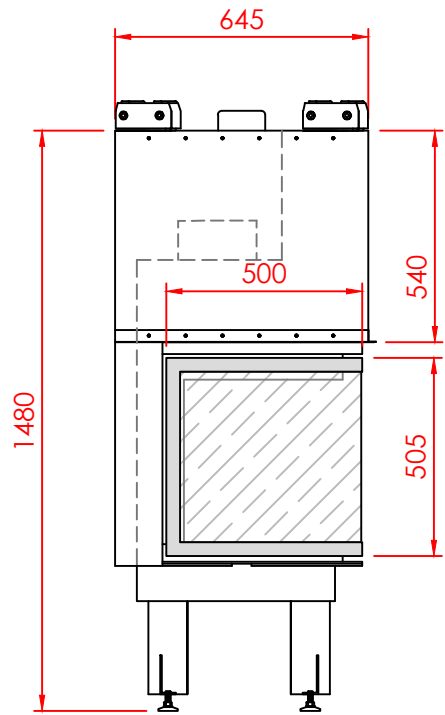

Top

Front

Side

Series:	CORNER
Model:	CORNER
Type:	60x60
Specials:	DOOR

All dimensions in mm
 General dimension tolerances up to 7mm
 All illustrations and drawings are protected by copyright.
 Exploitation or publication, even of individual details,
 only with our permission.
 Technical changes and errors reserved.

All dimensions in mm
 General dimension tolerances up to 7mm
 All illustrations and drawings are protected by copyright.
 Exploitation or publication, even of individual details,
 only with our permission.
 Technical changes and errors reserved.