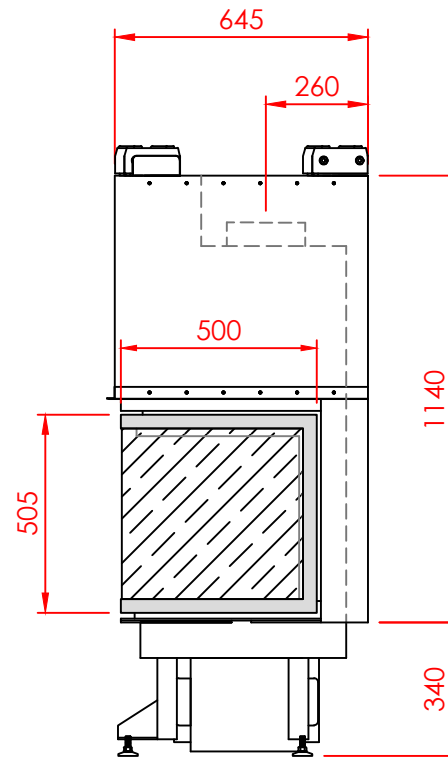

Side

Series:	CORNER
Model:	CORNER
Type:	60x60
Specials:	AERO

All dimensions in mm
General dimension tolerances up to 7mm
All illustrations and drawings are protected by copyright.
Exploitation or publication, even of individual details,
only with our permission.
Technical changes and errors reserved.

REGALFIRE

Nea Redestos, Themi, 57001
Thessaloniki GREECE
t: +30 2310 461386 f: +30 2310 461493
e: info@regal.com.gr
www.tzakiaregal.gr | www.regal.com.gr