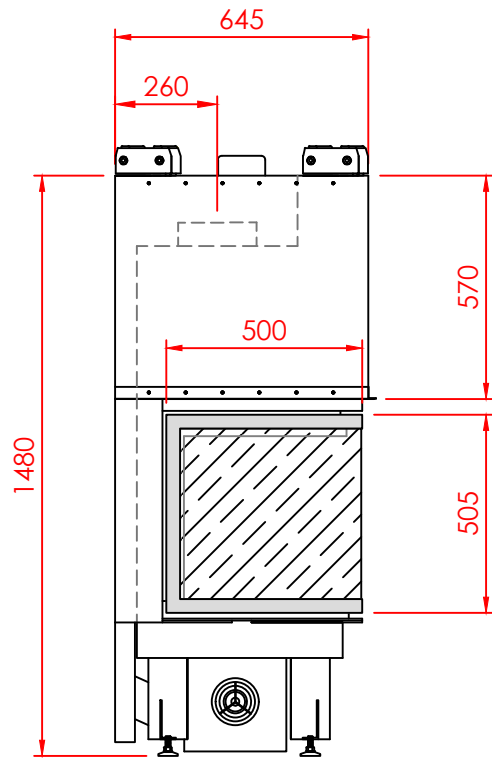

Top

Front

Side

Series:	CORNER
Model:	CORNER
Type:	60x60
Specials:	DOOR

All dimensions in mm
 General dimension tolerances up to 7mm
 All illustrations and drawings are protected by copyright.
 Exploitation or publication, even of individual details,
 only with our permission.
 Technical changes and errors reserved.

REGAL FIRE

Nea Redestos, Themi, 57001
 Thessaloniki GREECE
 t: +30 2310 461386 f: +30 2310 461493
 e: info@regal.com.gr
 www.tzakiaregal.gr | www.regal.com.gr

Top

Front

Side

Series:	CORNER
Model:	CORNER
Type:	60x60
Specials:	AERO

All dimensions in mm
 General dimension tolerances up to 7mm
 All illustrations and drawings are protected by copyright.
 Exploitation or publication, even of individual details,
 only with our permission.
 Technical changes and errors reserved.