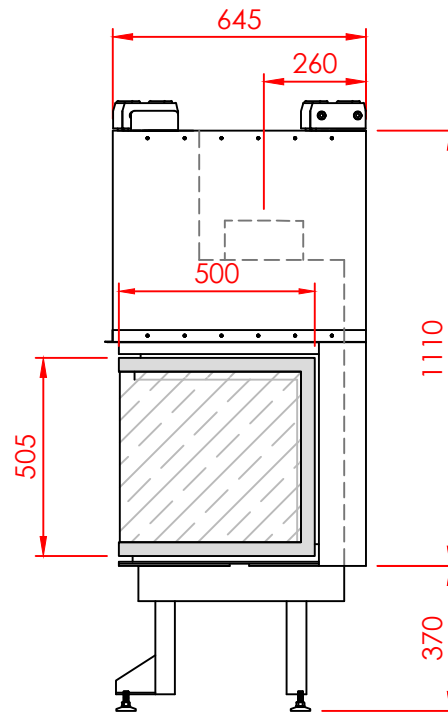

Top

Front

Side

Series:	CORNER
Model:	CORNER
Type:	60x60
Specials:	DOOR

All dimensions in mm
 General dimension tolerances up to 7mm
 All illustrations and drawings are protected by copyright.
 Exploitation or publication, even of individual details,
 only with our permission.
 Technical changes and errors reserved.

All dimensions in mm
 General dimension tolerances up to 7mm
 All illustrations and drawings are protected by copyright.
 Exploitation or publication, even of individual details,
 only with our permission.
 Technical changes and errors reserved.