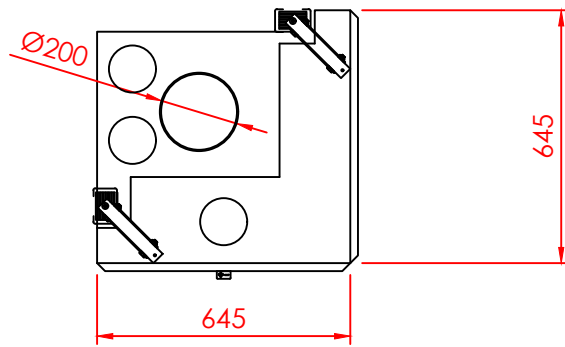

Top

Series:	CORNER
Model:	CORNER
Type:	60x60
Specials:	AERO

All dimensions in mm
General dimension tolerances up to 7mm
All illustrations and drawings are protected by copyright.
Exploitation or publication, even of individual details,
only with our permission.
Technical changes and errors reserved.

REGALFIRE

Nea Redestos, Themi, 57001
Thessaloniki GREECE
t: +30 2310 461386 f: +30 2310 461493
e: info@regal.com.gr
www.tzakiaregal.gr | www.regal.com.gr