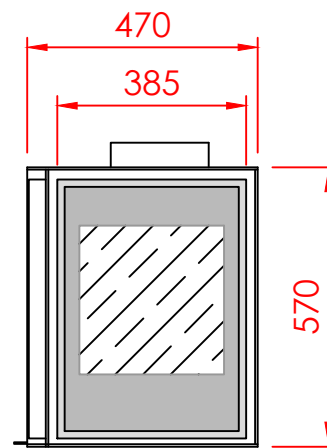

TOP

FRONT

SIDE

Series:	INSERTS
Model:	DESIGN CORNER
Type:	80/55
Specials:	

All dimensions in mm
 General dimension tolerances up to 7mm
 All illustrations and drawings are protected by copyright.
 Exploitation or publication, even of individual details,
 only with our permission.
 Technical changes and errors reserved.