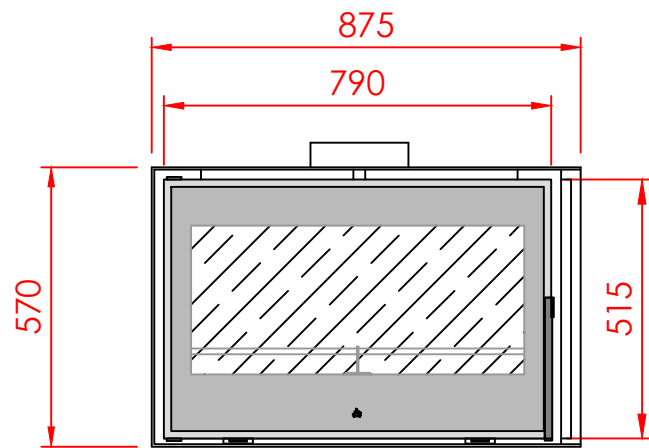

TOP

FRONT

SIDE

Series:	INSERTS
Model:	DESIGN CORNER
Type:	80/55
Specials:	

All dimensions in mm
 General dimension tolerances up to 7mm
 All illustrations and drawings are protected by copyright.
 Exploitation or publication, even of individual details,
 only with our permission.
 Technical changes and errors reserved.