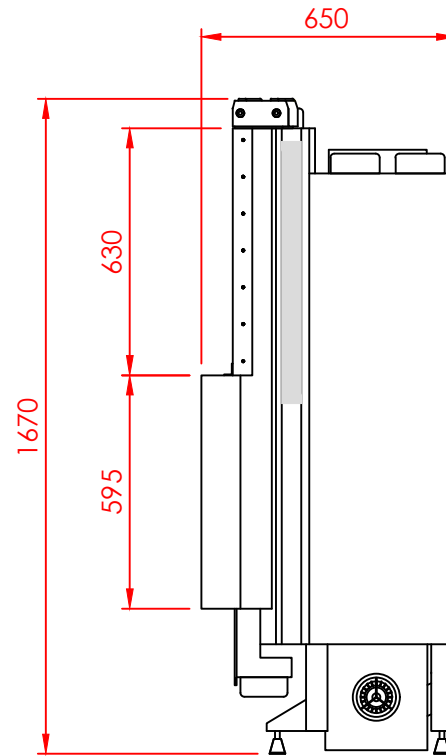

Side

Series:	FLAT
Model:	Architectural
Type:	80
Specials:	AERO

All dimensions in mm
General dimension tolerances up to 7mm
All illustrations and drawings are protected by copyright.
Exploitation or publication, even of individual details,
only with our permission.
Technical changes and errors reserved.