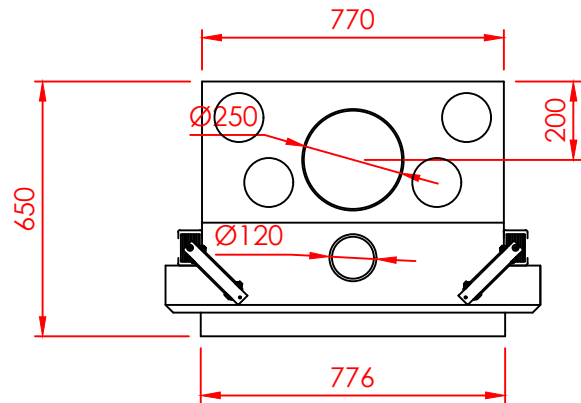

Top

Series:	FLAT
Model:	Architectural
Type:	80
Specials:	AERO

All dimensions in mm
General dimension tolerances up to 7mm
All illustrations and drawings are protected by copyright.
Exploitation or publication, even of individual details,
only with our permission.
Technical changes and errors reserved.

Nea Redestos, Themi, 57001
Thessaloniki GREECE
t: +30 2310 461386 f: +30 2310 461493
e: info@regal.com.gr
www.tzakiaregal.gr | www.regal.com.gr