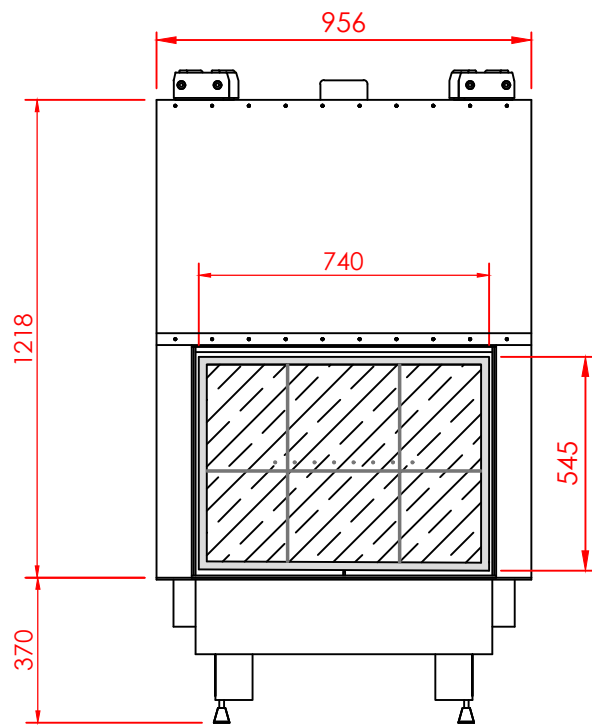

Top

Front

Side

Series:	FLAT
Model:	Architectural
Type:	80
Specials:	STD

All dimensions in mm
 General dimension tolerances up to 7mm
 All illustrations and drawings are protected by copyright.
 Exploitation or publication, even of individual details,
 only with our permission.
 Technical changes and errors reserved.

All dimensions in mm
 General dimension tolerances up to 7mm
 All illustrations and drawings are protected by copyright.
 Exploitation or publication, even of individual details,
 only with our permission.
 Technical changes and errors reserved.