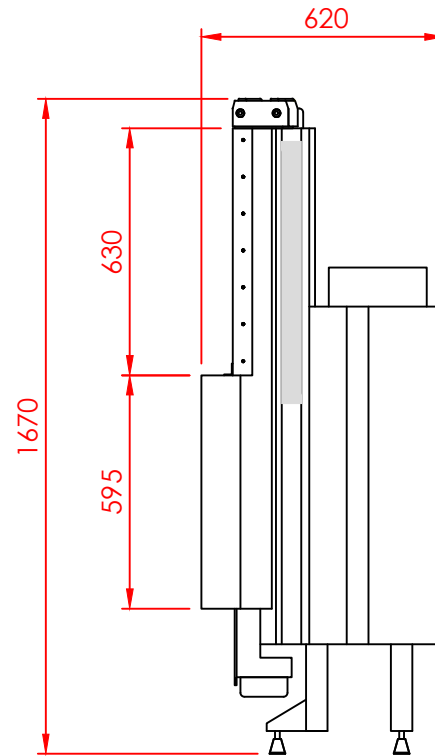

Top

Front

Side

Series:	FLAT
Model:	Architectural
Type:	80
Specials:	STD

All dimensions in mm
 General dimension tolerances up to 7mm
 All illustrations and drawings are protected by copyright.
 Exploitation or publication, even of individual details,
 only with our permission.
 Technical changes and errors reserved.

All dimensions in mm
 General dimension tolerances up to 7mm
 All illustrations and drawings are protected by copyright.
 Exploitation or publication, even of individual details,
 only with our permission.
 Technical changes and errors reserved.