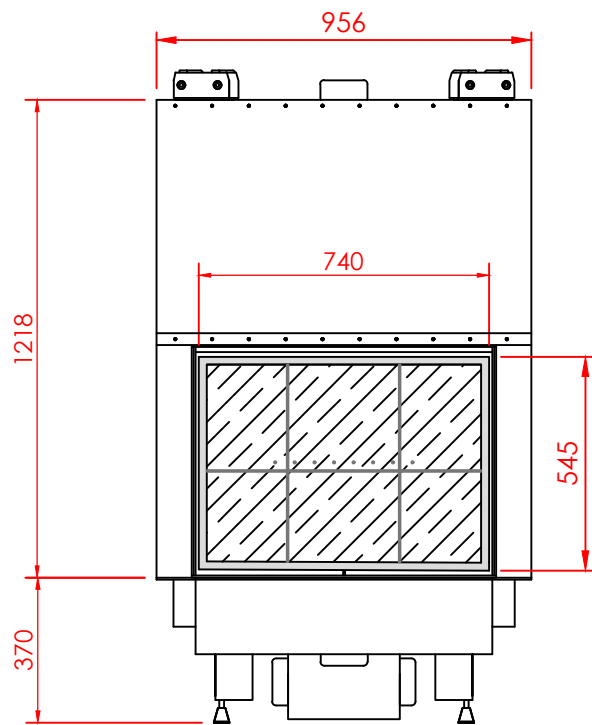

Front

Series:	FLAT
Model:	Architectural
Type:	80
Specials:	AERO

All dimensions in mm
General dimension tolerances up to 7mm
All illustrations and drawings are protected by copyright.
Exploitation or publication, even of individual details,
only with our permission.
Technical changes and errors reserved.

Nea Redestos, Themi, 57001
Thessaloniki GREECE
t: +30 2310 461386 f: +30 2310 461493
e: info@regal.com.gr
www.tzakiaregal.gr | www.regal.com.gr