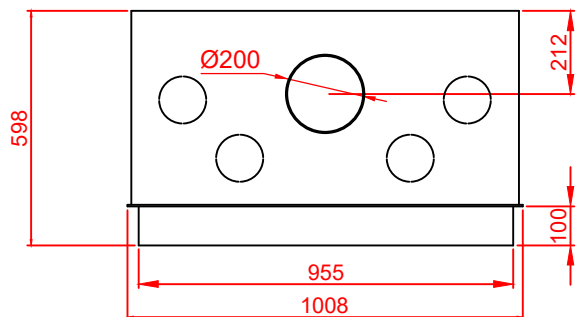

Top

Series:	FLAT
Model:	Arch S-Line
Type:	90x42
Specials:	AERO
	Air Box
	Frame 100 mm

All dimensions in mm
General dimension tolerances up to 7mm
All illustrations and drawings are protected by copyright.
Exploitation or publication, even of individual details,
only with our permission.
Technical changes and errors reserved.

Nea Redestos, Themi, 57001
Thessaloniki GREECE
t: +30 2310 461386 f: +30 2310 461493
e: info@regal.com.gr
www.tzakiaregal.gr | www.regal.com.gr