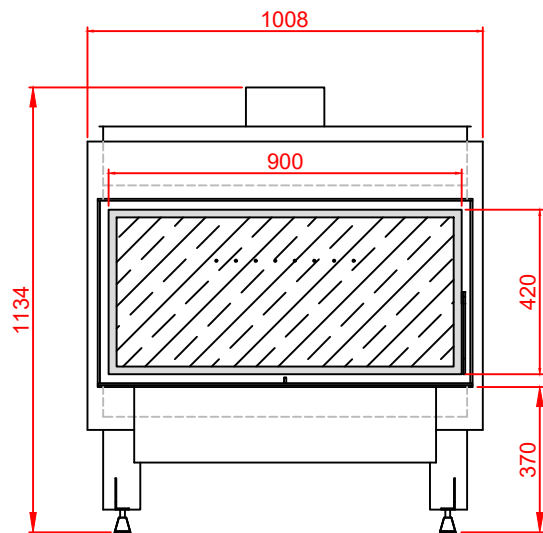

Top

Front

Side

Series:	FLAT
Model:	Arch S-Line
Type:	90x42
Specials:	STD
Air Box	
Frame 100 mm	

All dimensions in mm
 General dimension tolerances up to 7mm
 All illustrations and drawings are protected by copyright.
 Exploitation or publication, even of individual details,
 only with our permission.
 Technical changes and errors reserved.

All dimensions in mm
 General dimension tolerances up to 7mm
 All illustrations and drawings are protected by copyright.
 Exploitation or publication, even of individual details,
 only with our permission.
 Technical changes and errors reserved.