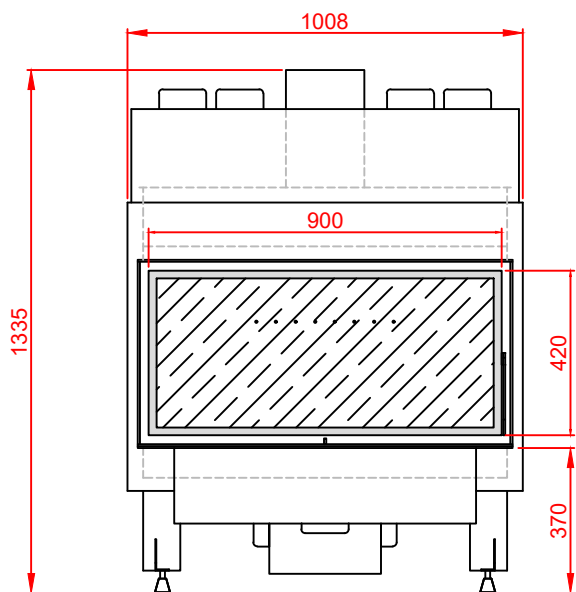

Front

Series:	FLAT
Model:	Arch S-Line
Type:	90x42
Specials:	AERO
	Air Box
	Frame 100 mm

All dimensions in mm
General dimension tolerances up to 7mm
All illustrations and drawings are protected by copyright.
Exploitation or publication, even of individual details,
only with our permission.
Technical changes and errors reserved.

Nea Redestos, Themi, 57001
Thessaloniki GREECE
t: +30 2310 461386 f: +30 2310 461493
e: info@regal.com.gr
www.tzakiaregal.gr | www.regal.com.gr