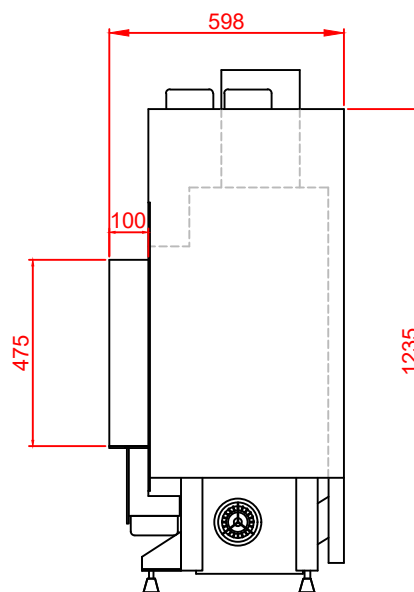

Side

Series:	FLAT
Model:	Arch S-Line
Type:	90x42
Specials:	AERO
	Air Box
	Frame 100 mm

All dimensions in mm
General dimension tolerances up to 7mm
All illustrations and drawings are protected by copyright.
Exploitation or publication, even of individual details,
only with our permission.
Technical changes and errors reserved.