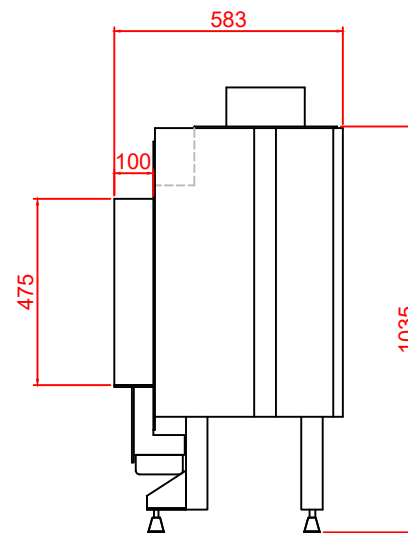

Top

Front

Side

Series:	FLAT
Model:	Arch S-Line
Type:	90x42
Specials:	STD
Air Box	
Frame 100 mm	

All dimensions in mm
 General dimension tolerances up to 7mm
 All illustrations and drawings are protected by copyright.
 Exploitation or publication, even of individual details,
 only with our permission.
 Technical changes and errors reserved.

All dimensions in mm
 General dimension tolerances up to 7mm
 All illustrations and drawings are protected by copyright.
 Exploitation or publication, even of individual details,
 only with our permission.
 Technical changes and errors reserved.