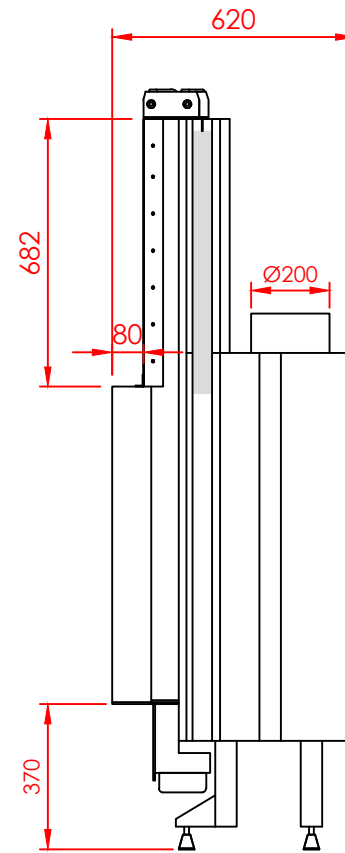

Top

Front

Side

Series:	FLAT
Model:	Architectural
Type:	Vertical 60x80
Specials:	STD

All dimensions in mm
 General dimension tolerances up to 7mm
 All illustrations and drawings are protected by copyright.
 Exploitation or publication, even of individual details,
 only with our permission.
 Technical changes and errors reserved.

All dimensions in mm
 General dimension tolerances up to 7mm
 All illustrations and drawings are protected by copyright.
 Exploitation or publication, even of individual details,
 only with our permission.
 Technical changes and errors reserved.