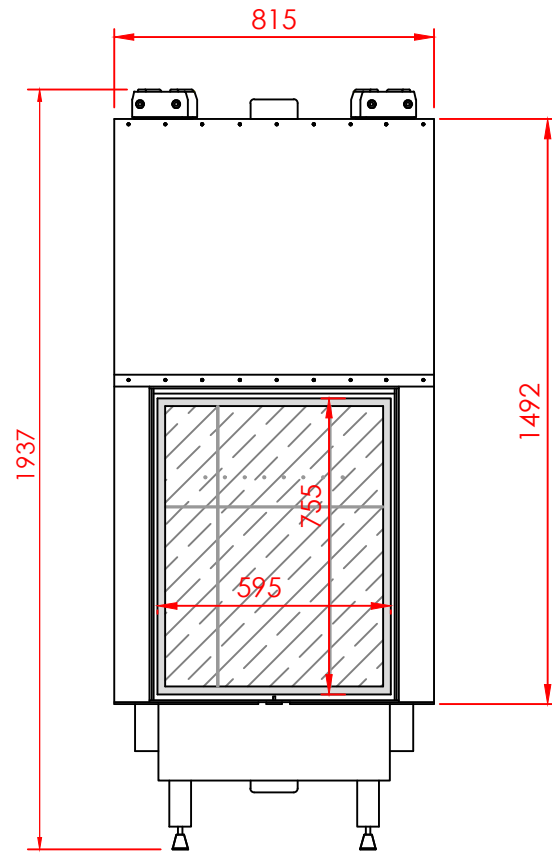

Top

Front

Side

Series:	FLAT
Model:	Architectural
Type:	Vertical 60x80
Specials:	STD

All dimensions in mm
 General dimension tolerances up to 7mm
 All illustrations and drawings are protected by copyright.
 Exploitation or publication, even of individual details,
 only with our permission.
 Technical changes and errors reserved.

All dimensions in mm
 General dimension tolerances up to 7mm
 All illustrations and drawings are protected by copyright.
 Exploitation or publication, even of individual details,
 only with our permission.
 Technical changes and errors reserved.