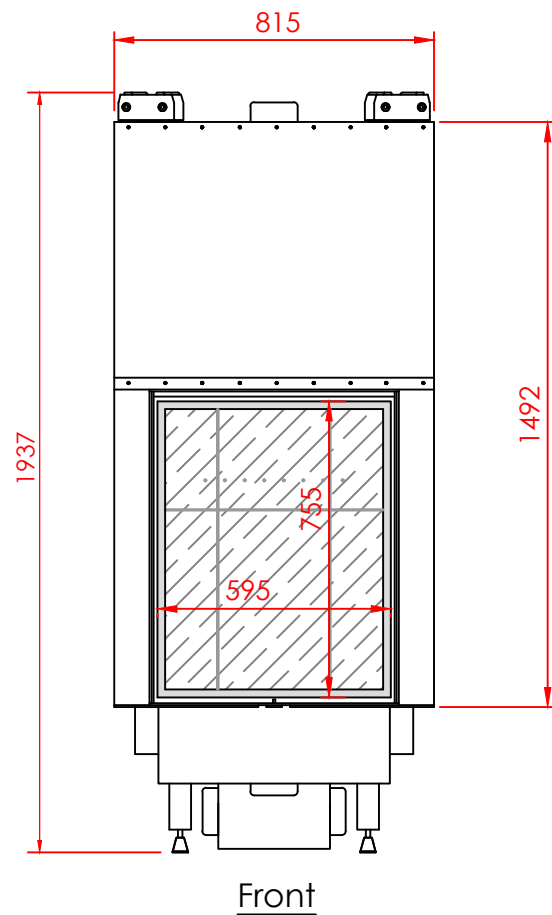

Series:	FLAT
Model:	Architectural
Type:	Vertical 60x80
Specials:	AERO

All dimensions in mm
General dimension tolerances up to 7mm
All illustrations and drawings are protected by copyright.
Exploitation or publication, even of individual details,
only with our permission.
Technical changes and errors reserved.

REGAL FIRE

Nea Redestos, Themi, 57001
Thessaloniki GREECE
t: +30 2310 461386 f: +30 2310 461493
e: info@regal.com.gr
www.tzakiaregal.gr | www.regal.com.gr