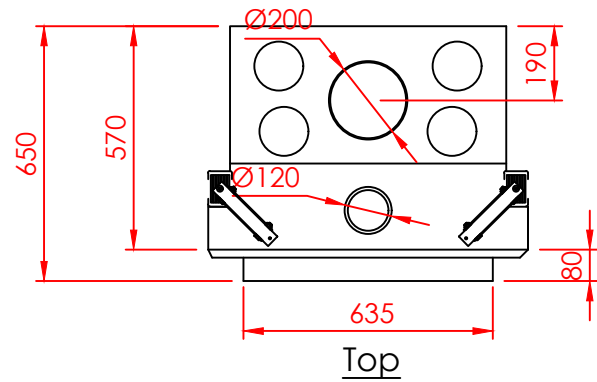

Series:	FLAT
Model:	Architectural
Type:	Vertical 60x80
Specials:	AERO

All dimensions in mm
General dimension tolerances up to 7mm
All illustrations and drawings are protected by copyright.
Exploitation or publication, even of individual details,
only with our permission.
Technical changes and errors reserved.

REGAL FIRE

Nea Redestos, Themi, 57001
Thessaloniki GREECE
t: +30 2310 461386 f: +30 2310 461493
e: info@regal.com.gr
www.tzakiaregal.gr | www.regal.com.gr