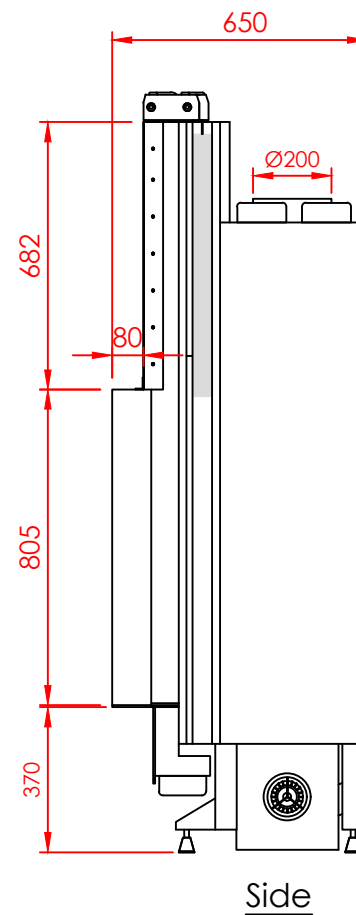

Series:	FLAT
Model:	Architectural
Type:	Vertical 60x80
Specials:	AERO

All dimensions in mm
General dimension tolerances up to 7mm
All illustrations and drawings are protected by copyright.
Exploitation or publication, even of individual details,
only with our permission.
Technical changes and errors reserved.

REGAL FIRE

Nea Redestos, Themi, 57001
Thessaloniki GREECE
t: +30 2310 461386 f: +30 2310 461493
e: info@regal.com.gr
www.tzakiaregal.gr | www.regal.com.gr