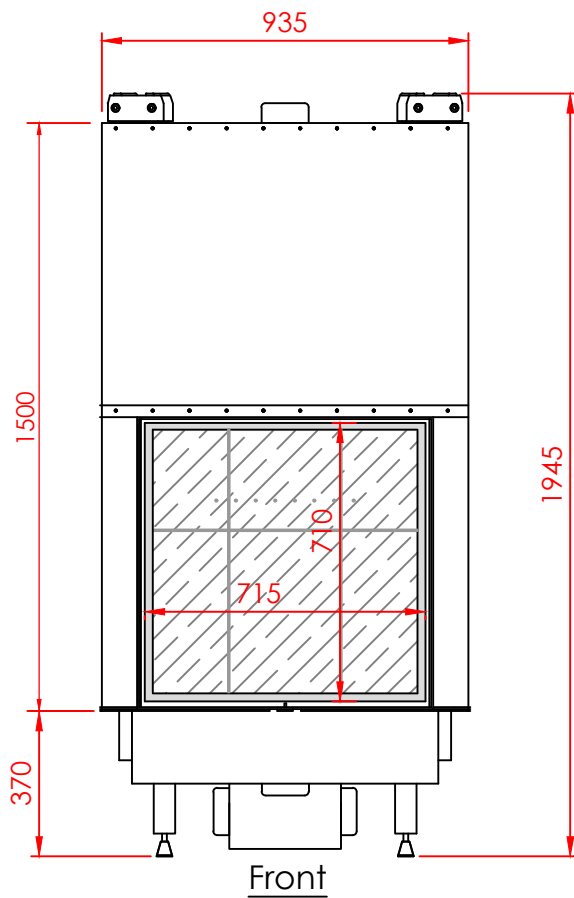

Series:	FLAT
Model:	Architectural
Type:	Vertical 80x80
Specials:	AERO

All dimensions in mm
General dimension tolerances up to 7mm
All illustrations and drawings are protected by copyright.
Exploitation or publication, even of individual details,
only with our permission.
Technical changes and errors reserved.

REGAL FIRE

Nea Redestos, Themi, 57001
Thessaloniki GREECE
t: +30 2310 461386 f: +30 2310 461493
e: info@regal.com.gr
www.tzakiaregal.gr | www.regal.com.gr