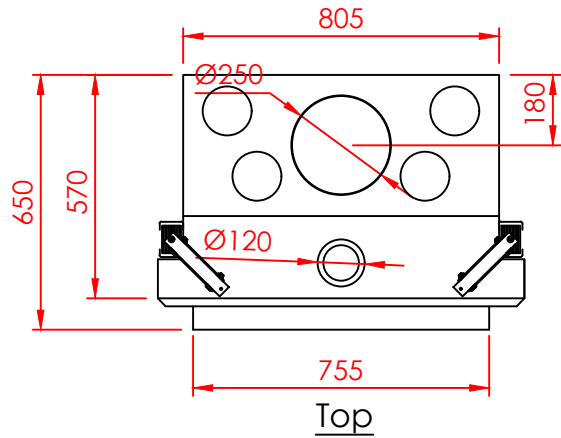

Series:	FLAT
Model:	Architectural
Type:	Vertical 80x80
Specials:	AERO

All dimensions in mm
General dimension tolerances up to 7mm
All illustrations and drawings are protected by copyright.
Exploitation or publication, even of individual details,
only with our permission.
Technical changes and errors reserved.

REGAL FIRE

Nea Redestos, Themi, 57001
Thessaloniki GREECE
t: +30 2310 461386 f: +30 2310 461493
e: info@regal.com.gr
www.tzakiaregal.gr | www.regal.com.gr