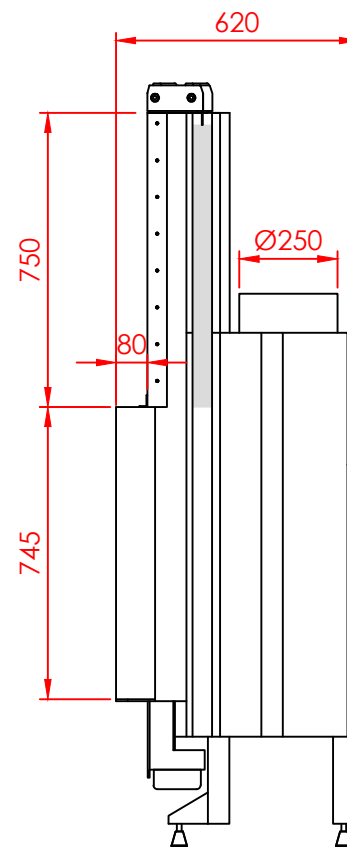

Top

Front

Side

Series:	FLAT
Model:	Architectural
Type:	Vertical 80x80
Specials:	STD

All dimensions in mm
 General dimension tolerances up to 7mm
 All illustrations and drawings are protected by copyright.
 Exploitation or publication, even of individual details,
 only with our permission.
 Technical changes and errors reserved.

All dimensions in mm
 General dimension tolerances up to 7mm
 All illustrations and drawings are protected by copyright.
 Exploitation or publication, even of individual details,
 only with our permission.
 Technical changes and errors reserved.