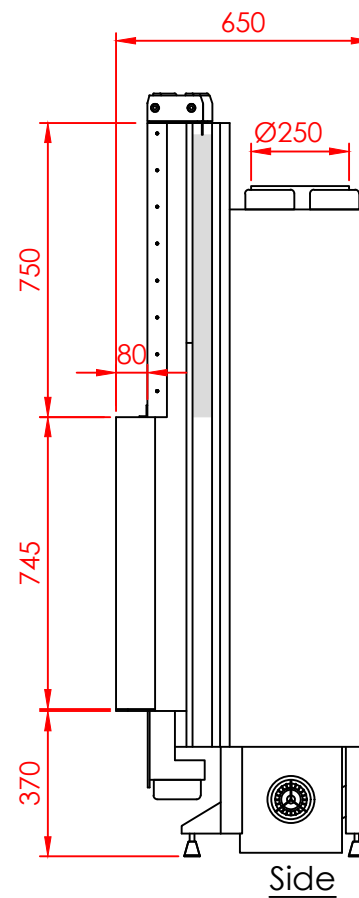

Series:	FLAT
Model:	Architectural
Type:	Vertical 80x80
Specials:	AERO

All dimensions in mm
General dimension tolerances up to 7mm
All illustrations and drawings are protected by copyright.
Exploitation or publication, even of individual details,
only with our permission.
Technical changes and errors reserved.

REGAL FIRE

Nea Redestos, Themi, 57001
Thessaloniki GREECE
t: +30 2310 461386 f: +30 2310 461493
e: info@regal.com.gr
www.tzakiaregal.gr | www.regal.com.gr