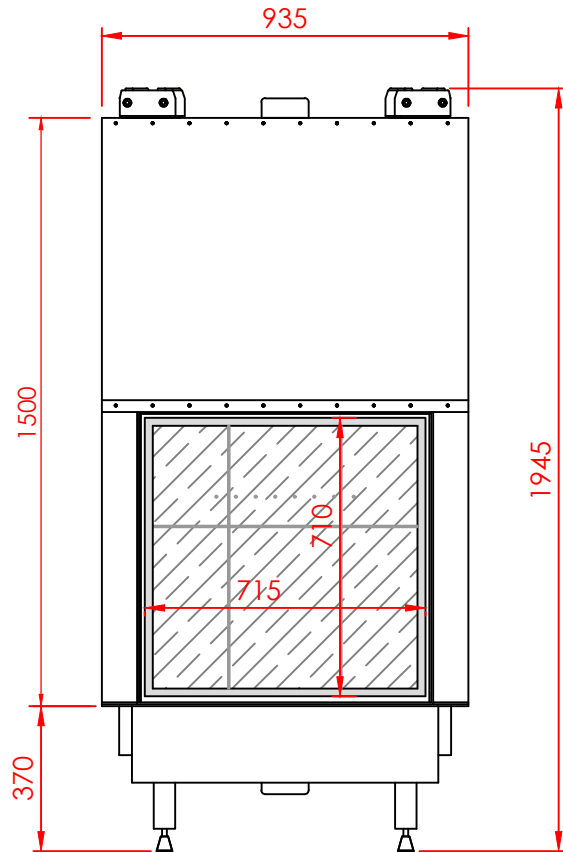

Top

Front

Side

Series:	FLAT
Model:	Architectural
Type:	Vertical 80x80
Specials:	STD

All dimensions in mm
 General dimension tolerances up to 7mm
 All illustrations and drawings are protected by copyright.
 Exploitation or publication, even of individual details,
 only with our permission.
 Technical changes and errors reserved.

All dimensions in mm
 General dimension tolerances up to 7mm
 All illustrations and drawings are protected by copyright.
 Exploitation or publication, even of individual details,
 only with our permission.
 Technical changes and errors reserved.