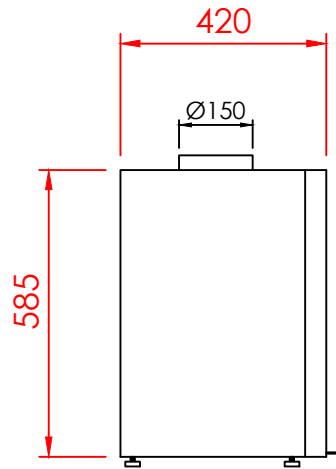

TOP

SIDE

FRONT

Series: **INSERTS**

Model: DESIGN FLAT

Type: 48/55

Specials: AERO

All dimensions in mm
 General dimension tolerances up to 7mm
 All illustrations and drawings are protected by copyright.
 Exploitation or publication, even of individual details,
 only with our permission.
 Technical changes and errors reserved.