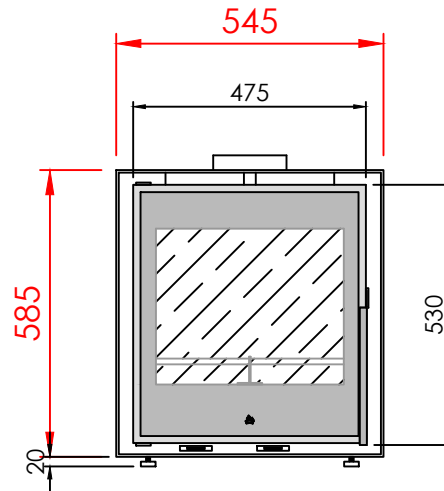

TOP

SIDE

FRONT

Series: **INSERTS**

Model: DESIGN FLAT

Type: 48/55

Specials: AERO

All dimensions in mm
 General dimension tolerances up to 7mm
 All illustrations and drawings are protected by copyright.
 Exploitation or publication, even of individual details,
 only with our permission.
 Technical changes and errors reserved.