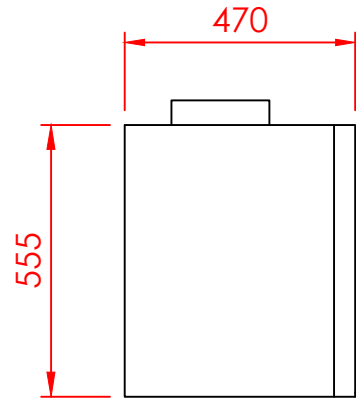

TOP

FRONT

SIDE

Series: **INSERTS**

Model: DESIGN FLAT

Type: 80/55

Specials:

All dimensions in mm  
 General dimension tolerances up to 7mm  
 All illustrations and drawings are protected by copyright.  
 Exploitation or publication, even of individual details,  
 only with our permission.  
 Technical changes and errors reserved.