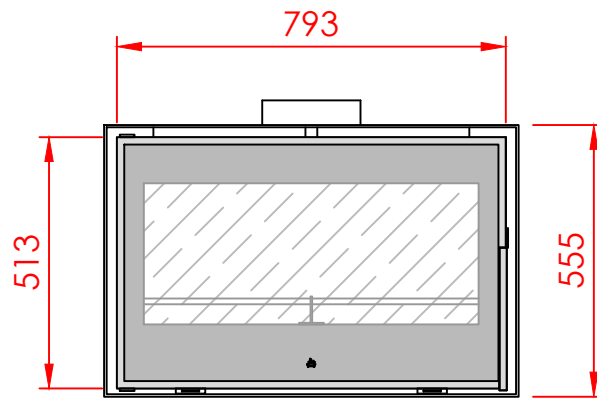

TOP

FRONT

SIDE

Series: **INSERTS**

Model: DESIGN FLAT

Type: 80/55

Specials:

All dimensions in mm  
 General dimension tolerances up to 7mm  
 All illustrations and drawings are protected by copyright.  
 Exploitation or publication, even of individual details,  
 only with our permission.  
 Technical changes and errors reserved.