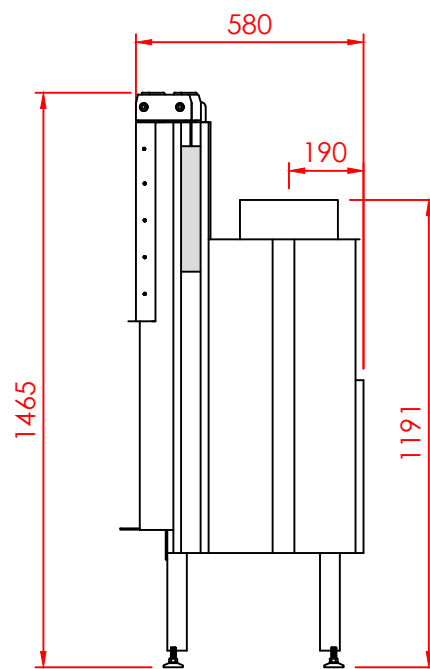

Top

Front

Side

Series:	FLAT
Model:	Minimal
Type:	105
Specials:	STD

All dimensions in mm
 General dimension tolerances up to 7mm
 All illustrations and drawings are protected by copyright.
 Exploitation or publication, even of individual details,
 only with our permission.
 Technical changes and errors reserved.

All dimensions in mm
 General dimension tolerances up to 7mm
 All illustrations and drawings are protected by copyright.
 Exploitation or publication, even of individual details,
 only with our permission.
 Technical changes and errors reserved.