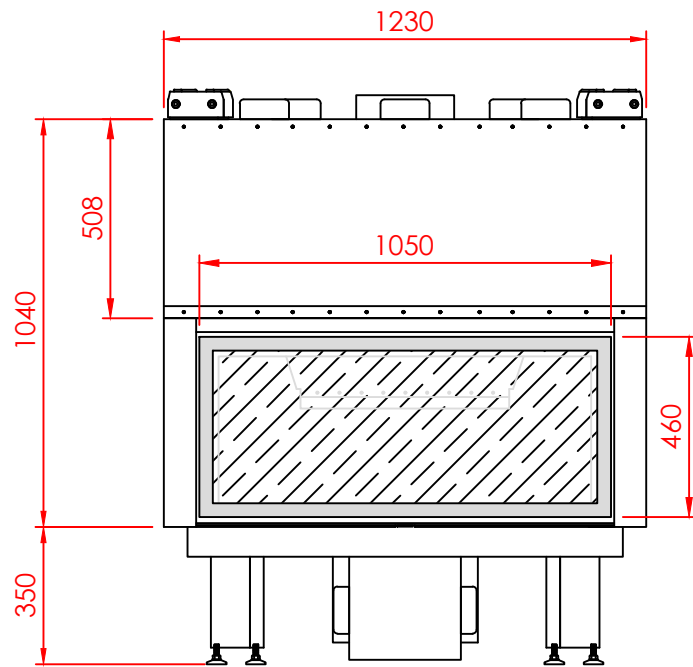

Front

Series:	FLAT
Model:	Minimal
Type:	105
Specials:	AERO

All dimensions in mm
General dimension tolerances up to 7mm
All illustrations and drawings are protected by copyright.
Exploitation or publication, even of individual details,
only with our permission.
Technical changes and errors reserved.

Nea Redestos, Themi, 57001
Thessaloniki GREECE
t: +30 2310 461386 f: +30 2310 461493
e: info@regal.com.gr
www.tzakiaregal.gr | www.regal.com.gr