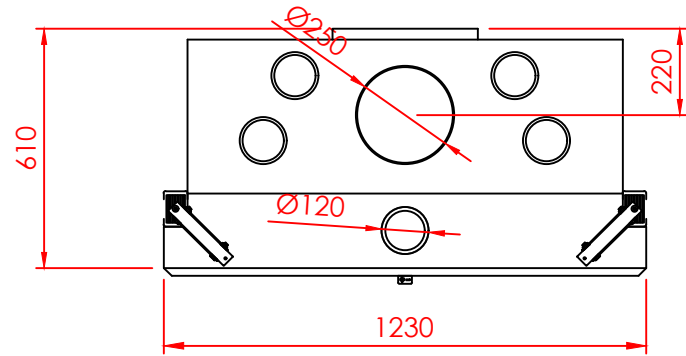

Top

Series:	FLAT
Model:	Minimal
Type:	105
Specials:	AERO

All dimensions in mm
General dimension tolerances up to 7mm
All illustrations and drawings are protected by copyright.
Exploitation or publication, even of individual details,
only with our permission.
Technical changes and errors reserved.

Nea Redestos, Themi, 57001
Thessaloniki GREECE
t: +30 2310 461386 f: +30 2310 461493
e: info@regal.com.gr
www.tzakiaregal.gr | www.regal.com.gr