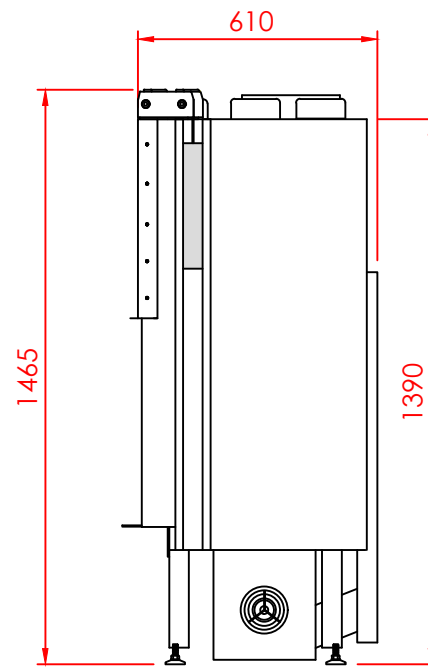

Side

Series:	FLAT
Model:	Minimal
Type:	105
Specials:	AERO

All dimensions in mm
General dimension tolerances up to 7mm
All illustrations and drawings are protected by copyright.
Exploitation or publication, even of individual details,
only with our permission.
Technical changes and errors reserved.