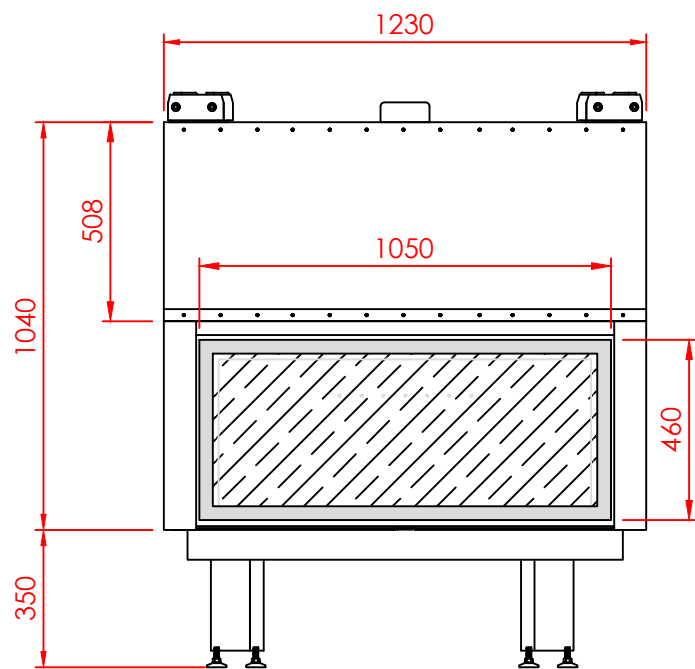

Top

Front

Side

Series:	FLAT
Model:	Minimal
Type:	105
Specials:	STD

All dimensions in mm
 General dimension tolerances up to 7mm
 All illustrations and drawings are protected by copyright.
 Exploitation or publication, even of individual details,
 only with our permission.
 Technical changes and errors reserved.

All dimensions in mm
 General dimension tolerances up to 7mm
 All illustrations and drawings are protected by copyright.
 Exploitation or publication, even of individual details,
 only with our permission.
 Technical changes and errors reserved.