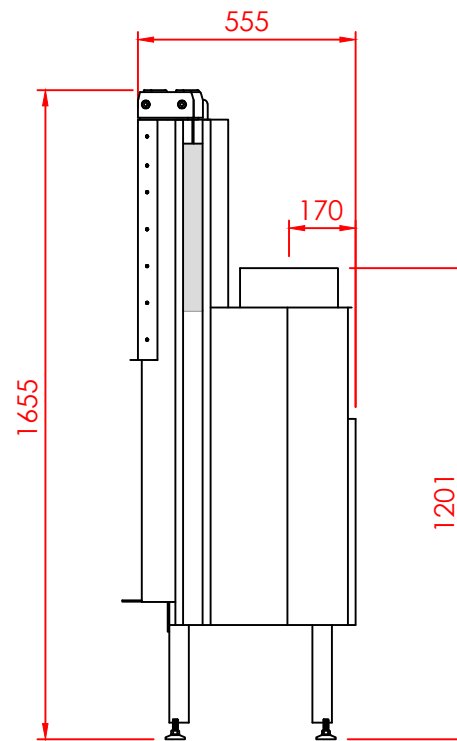

Top

Front

Side

Series:	FLAT
Model:	Optimal
Type:	80
Specials:	STD

All dimensions in mm
 General dimension tolerances up to 7mm
 All illustrations and drawings are protected by copyright.
 Exploitation or publication, even of individual details,
 only with our permission.
 Technical changes and errors reserved.