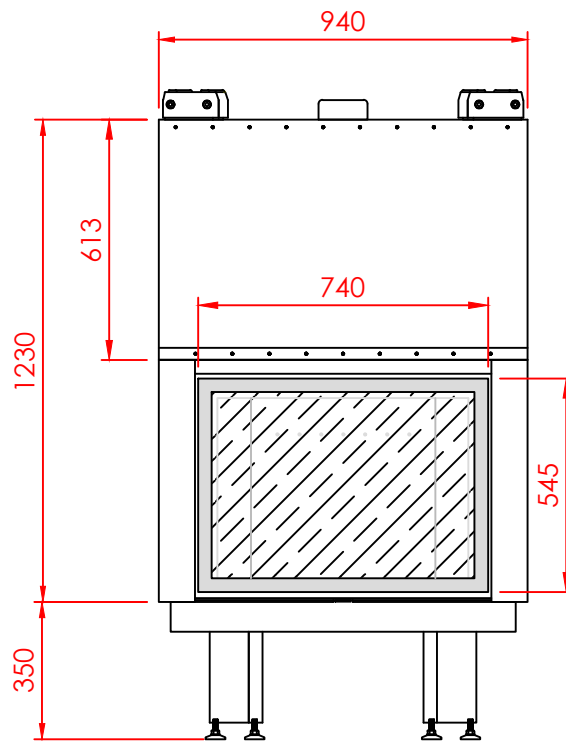

Top

Front

Side

Series:	FLAT
Model:	Optimal
Type:	80
Specials:	STD

All dimensions in mm
 General dimension tolerances up to 7mm
 All illustrations and drawings are protected by copyright.
 Exploitation or publication, even of individual details,
 only with our permission.
 Technical changes and errors reserved.