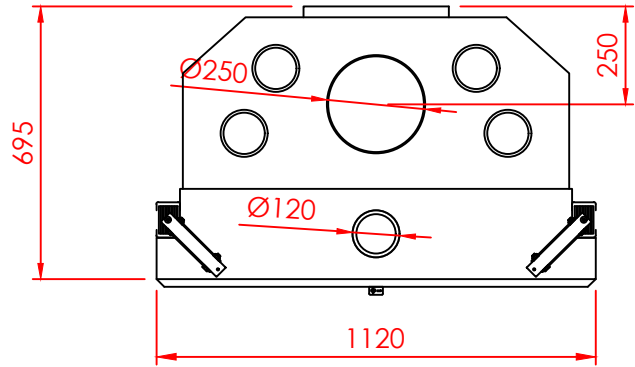

Top

Series:	FLAT
Model:	Optimal
Type:	95
Specials:	AERO

All dimensions in mm
General dimension tolerances up to 7mm
All illustrations and drawings are protected by copyright.
Exploitation or publication, even of individual details,
only with our permission.
Technical changes and errors reserved.

Nea Redestos, Themi, 57001
Thessaloniki GREECE
t: +30 2310 461386 f: +30 2310 461493
e: info@regal.com.gr
www.tzakiaregal.gr | www.regal.com.gr