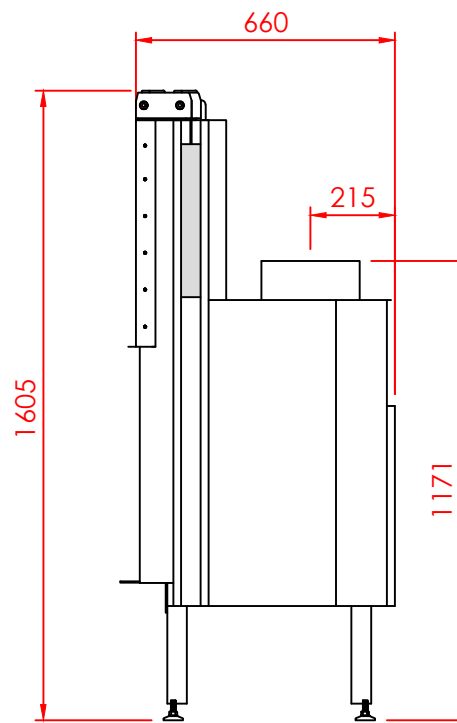

Top

Front

Side

Series:	FLAT
Model:	Optimal
Type:	95
Specials:	STD

All dimensions in mm
 General dimension tolerances up to 7mm
 All illustrations and drawings are protected by copyright.
 Exploitation or publication, even of individual details,
 only with our permission.
 Technical changes and errors reserved.

All dimensions in mm
 General dimension tolerances up to 7mm
 All illustrations and drawings are protected by copyright.
 Exploitation or publication, even of individual details,
 only with our permission.
 Technical changes and errors reserved.