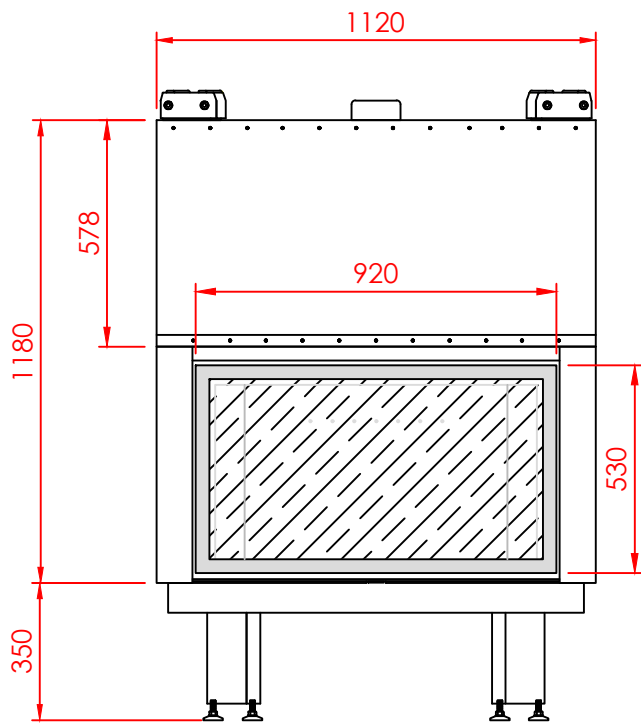

Top

Front

Side

Series:	FLAT
Model:	Optimal
Type:	95
Specials:	STD

All dimensions in mm
 General dimension tolerances up to 7mm
 All illustrations and drawings are protected by copyright.
 Exploitation or publication, even of individual details,
 only with our permission.
 Technical changes and errors reserved.

All dimensions in mm
 General dimension tolerances up to 7mm
 All illustrations and drawings are protected by copyright.
 Exploitation or publication, even of individual details,
 only with our permission.
 Technical changes and errors reserved.