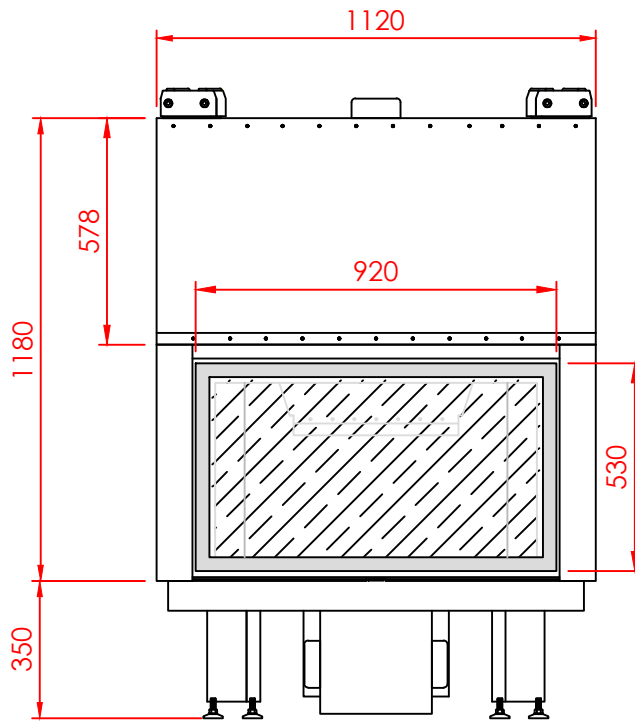

Front

Series:	FLAT
Model:	Optimal
Type:	95
Specials:	AERO

All dimensions in mm
General dimension tolerances up to 7mm
All illustrations and drawings are protected by copyright.
Exploitation or publication, even of individual details,
only with our permission.
Technical changes and errors reserved.

Nea Redestos, Themi, 57001
Thessaloniki GREECE
t: +30 2310 461386 f: +30 2310 461493
e: info@regal.com.gr
www.tzakiaregal.gr | www.regal.com.gr