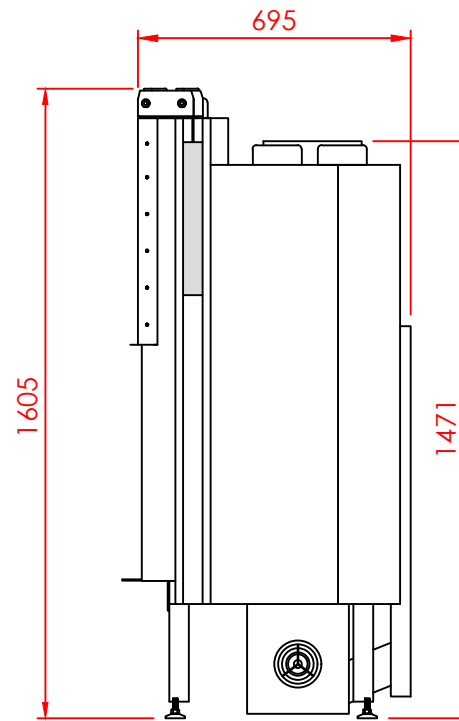

Side

Series:	FLAT
Model:	Optimal
Type:	95
Specials:	AERO

All dimensions in mm
General dimension tolerances up to 7mm
All illustrations and drawings are protected by copyright.
Exploitation or publication, even of individual details,
only with our permission.
Technical changes and errors reserved.

Nea Redestos, Themi, 57001
Thessaloniki GREECE
t: +30 2310 461386 f: +30 2310 461493
e: info@regal.com.gr
www.tzakiaregal.gr | www.regal.com.gr