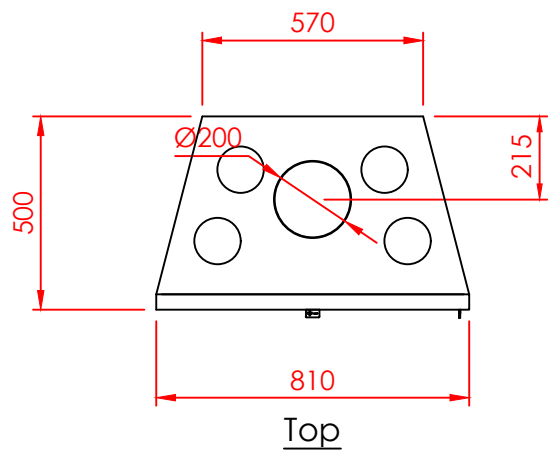

Series:	FLAT
Model:	RESORT
Type:	80
Specials:	AERO

REGAL FIRE

Nea Redestos, Thermi, 57001
Thessaloniki GREECE
t: +30 2310 461386 f: +30 2310 461493
e: info@regal.com.gr
www.tzakiaregal.gr | www.regal.com.gr