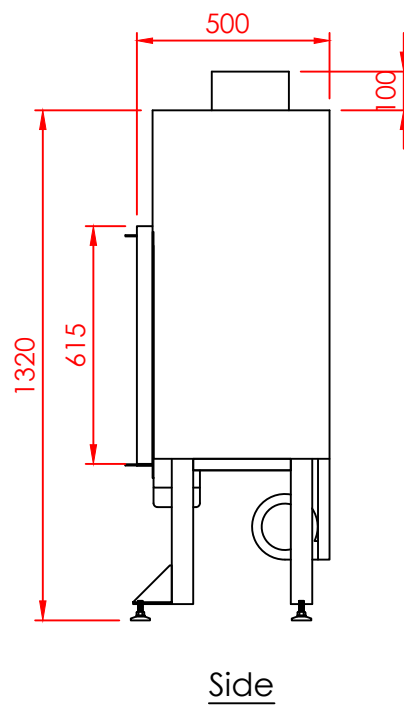

Series:	FLAT
Model:	RESORT
Type:	80
Specials:	AERO

REGAL FIRE

Nea Redestos, Thermi, 57001
Thessaloniki GREECE
t: +30 2310 461386 f: +30 2310 461493
e: info@regal.com.gr
www.tzakiaregal.gr | www.regal.com.gr