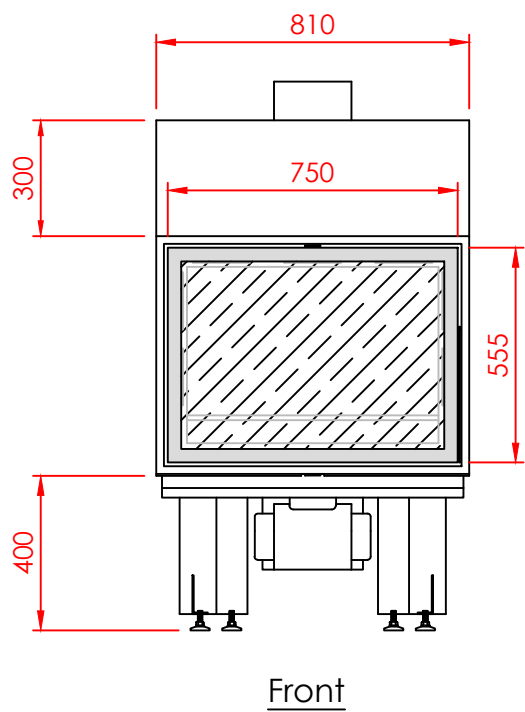

Series:	FLAT
Model:	RESORT
Type:	80
Specials:	AERO

REGAL FIRE

Nea Redestos, Thermi, 57001
Thessaloniki GREECE
t: +30 2310 461386 f: +30 2310 461493
e: info@regal.com.gr
www.tzakiaregal.gr | www.regal.com.gr