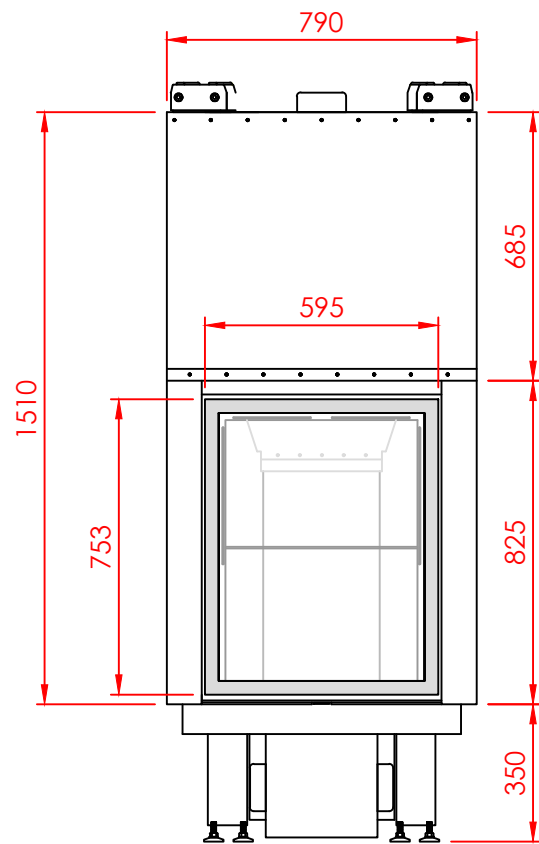

Front

Series:	FLAT
Model:	Vertical
Type:	60x80
Specials:	AERO

All dimensions in mm
General dimension tolerances up to 7mm
All illustrations and drawings are protected by copyright.
Exploitation or publication, even of individual details,
only with our permission.
Technical changes and errors reserved.

REGAL FIRE

Nea Redestos, Themi, 57001
Thessaloniki GREECE
t: +30 2310 461386 f: +30 2310 461493
e: info@regal.com.gr
www.tzakiaregal.gr | www.regal.com.gr