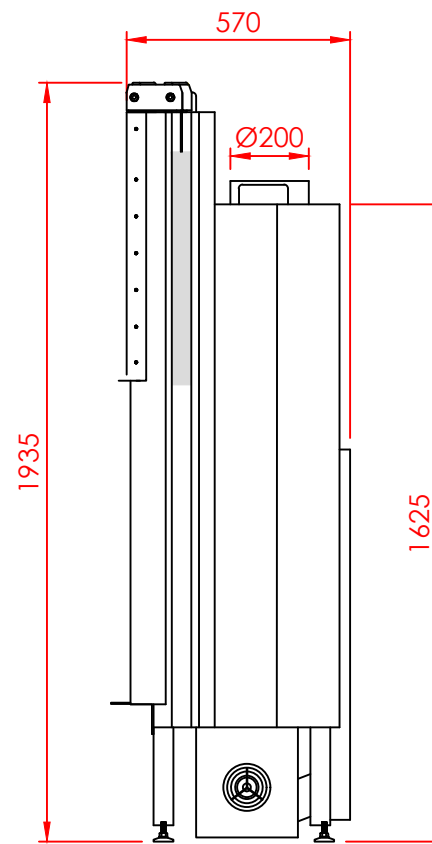

Side

Series:	FLAT
Model:	Vertical
Type:	60x80
Specials:	AERO

All dimensions in mm
General dimension tolerances up to 7mm
All illustrations and drawings are protected by copyright.
Exploitation or publication, even of individual details,
only with our permission.
Technical changes and errors reserved.

REGAL FIRE

Nea Redestos, Themi, 57001
Thessaloniki GREECE
t: +30 2310 461386 f: +30 2310 461493
e: info@regal.com.gr
www.tzakiaregal.gr | www.regal.com.gr