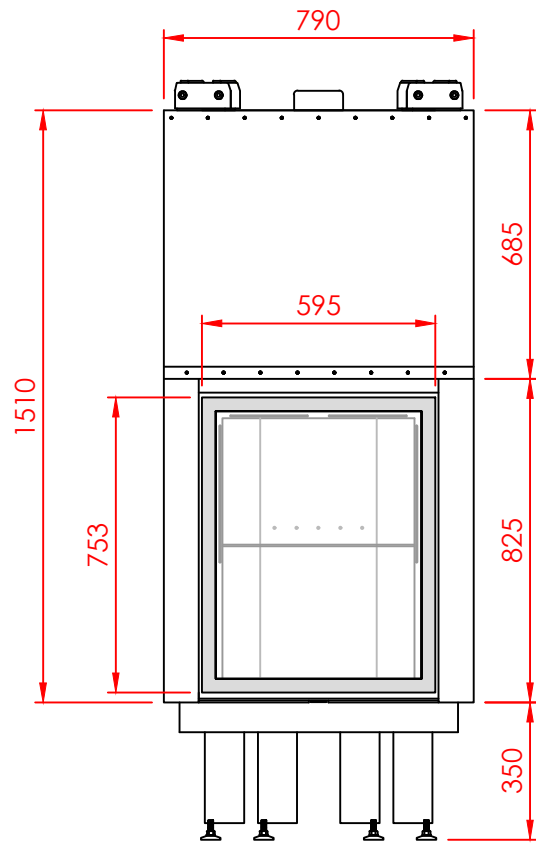

Top

Front

Side

Series:	<b>FLAT</b>
Model:	Vertical
Type:	60x80
Specials:	STD

All dimensions in mm  
 General dimension tolerances up to 7mm  
 All illustrations and drawings are protected by copyright.  
 Exploitation or publication, even of individual details,  
 only with our permission.  
 Technical changes and errors reserved.

All dimensions in mm  
 General dimension tolerances up to 7mm  
 All illustrations and drawings are protected by copyright.  
 Exploitation or publication, even of individual details,  
 only with our permission.  
 Technical changes and errors reserved.