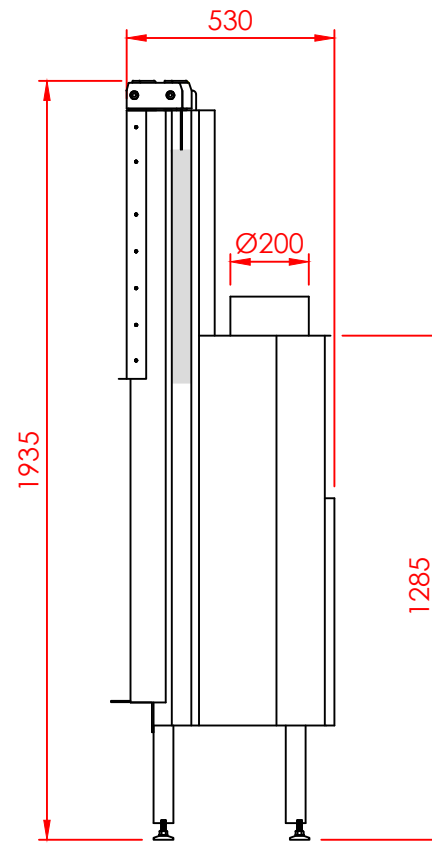

Top

Front

Side

Series:	<b>FLAT</b>
Model:	Vertical
Type:	60x80
Specials:	STD

All dimensions in mm  
 General dimension tolerances up to 7mm  
 All illustrations and drawings are protected by copyright.  
 Exploitation or publication, even of individual details,  
 only with our permission.  
 Technical changes and errors reserved.

All dimensions in mm  
 General dimension tolerances up to 7mm  
 All illustrations and drawings are protected by copyright.  
 Exploitation or publication, even of individual details,  
 only with our permission.  
 Technical changes and errors reserved.