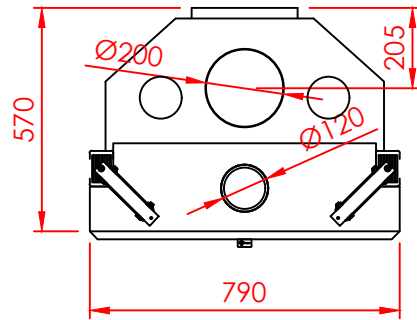

Top

Series:	FLAT
Model:	Vertical
Type:	60x80
Specials:	AERO

All dimensions in mm
General dimension tolerances up to 7mm
All illustrations and drawings are protected by copyright.
Exploitation or publication, even of individual details,
only with our permission.
Technical changes and errors reserved.

REGAL FIRE

Nea Redestos, Themi, 57001
Thessaloniki GREECE
t: +30 2310 461386 f: +30 2310 461493
e: info@regal.com.gr
www.tzakiaregal.gr | www.regal.com.gr