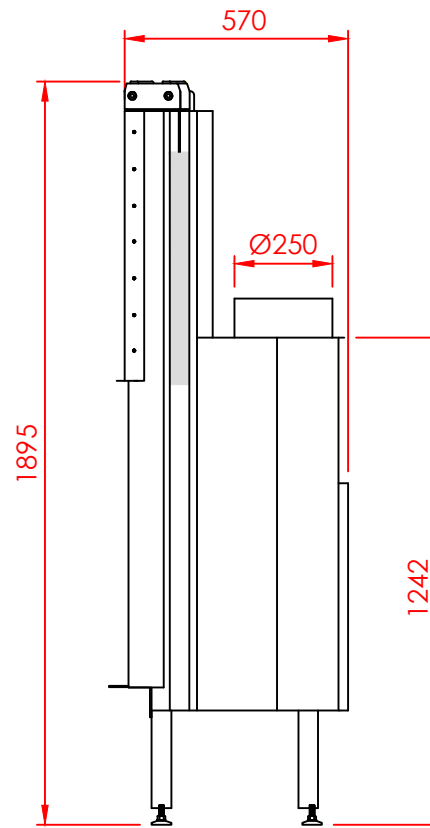

Top

Front

Side

Series:	<b>FLAT</b>
Model:	Vertical
Type:	80x80
Specials:	STD

All dimensions in mm  
 General dimension tolerances up to 7mm  
 All illustrations and drawings are protected by copyright.  
 Exploitation or publication, even of individual details,  
 only with our permission.  
 Technical changes and errors reserved.

All dimensions in mm  
 General dimension tolerances up to 7mm  
 All illustrations and drawings are protected by copyright.  
 Exploitation or publication, even of individual details,  
 only with our permission.  
 Technical changes and errors reserved.