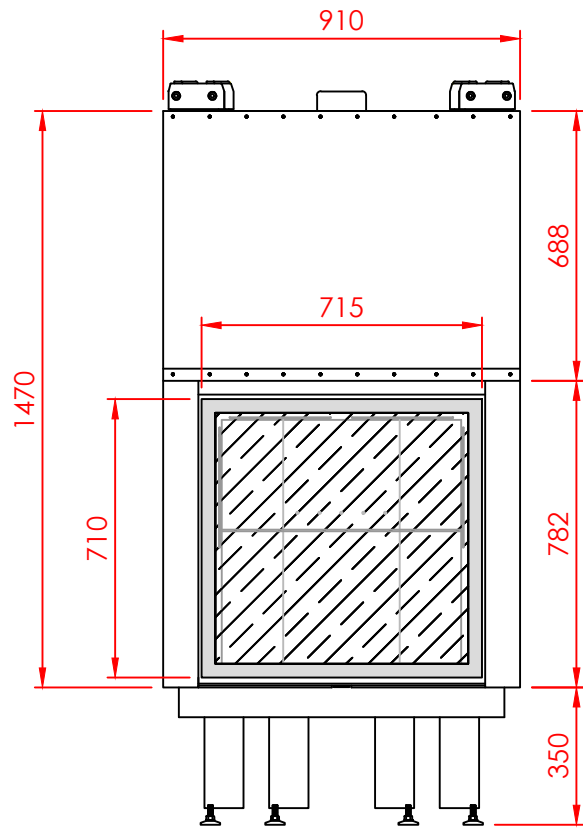

Top

Front

Side

Series:	<b>FLAT</b>
Model:	Vertical
Type:	80x80
Specials:	STD

All dimensions in mm  
 General dimension tolerances up to 7mm  
 All illustrations and drawings are protected by copyright.  
 Exploitation or publication, even of individual details,  
 only with our permission.  
 Technical changes and errors reserved.

All dimensions in mm  
 General dimension tolerances up to 7mm  
 All illustrations and drawings are protected by copyright.  
 Exploitation or publication, even of individual details,  
 only with our permission.  
 Technical changes and errors reserved.