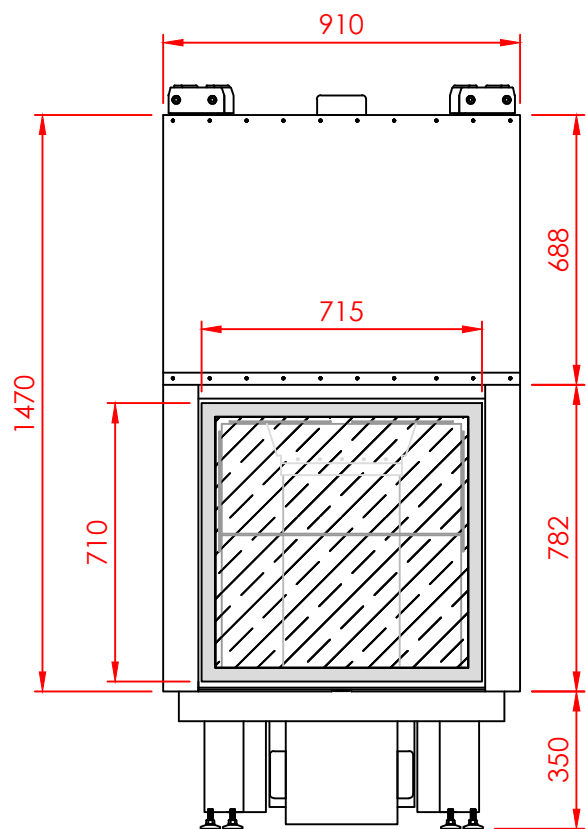

Front

Series:	FLAT
Model:	Vertical
Type:	80x80
Specials:	AERO

All dimensions in mm
General dimension tolerances up to 7mm
All illustrations and drawings are protected by copyright.
Exploitation or publication, even of individual details,
only with our permission.
Technical changes and errors reserved.

Nea Redestos, Themi, 57001
Thessaloniki GREECE
t: +30 2310 461386 f: +30 2310 461493
e: info@regal.com.gr
www.tzakiaregal.gr | www.regal.com.gr