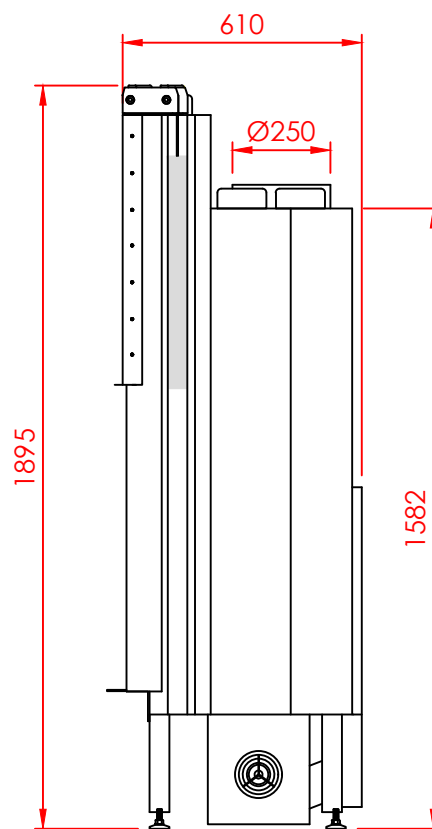

Side

Series:	FLAT
Model:	Vertical
Type:	80x80
Specials:	AERO

All dimensions in mm
General dimension tolerances up to 7mm
All illustrations and drawings are protected by copyright.
Exploitation or publication, even of individual details,
only with our permission.
Technical changes and errors reserved.

Nea Redestos, Themi, 57001
Thessaloniki GREECE
t: +30 2310 461386 f: +30 2310 461493
e: info@regal.com.gr
www.tzakiaregal.gr | www.regal.com.gr