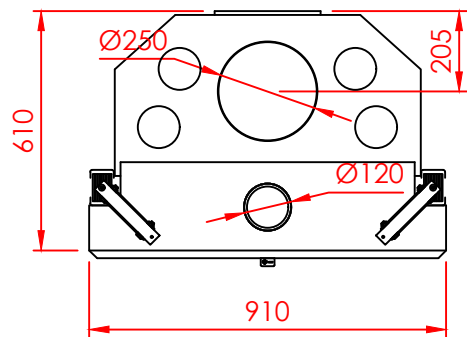

Top

Series:	FLAT
Model:	Vertical
Type:	80x80
Specials:	AERO

All dimensions in mm
General dimension tolerances up to 7mm
All illustrations and drawings are protected by copyright.
Exploitation or publication, even of individual details,
only with our permission.
Technical changes and errors reserved.

Nea Redestos, Themi, 57001
Thessaloniki GREECE
t: +30 2310 461386 f: +30 2310 461493
e: info@regal.com.gr
www.tzakiaregal.gr | www.regal.com.gr