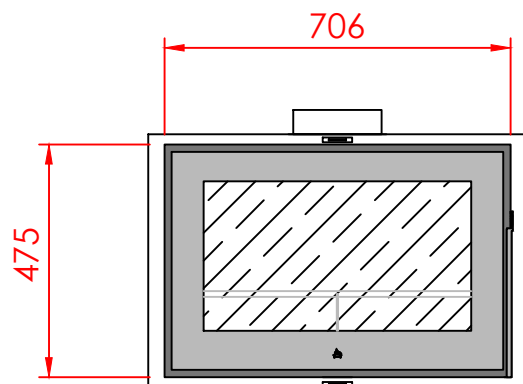

TOP

FRONT

SIDE

Series: **INSERTS**

Model: INSERT

Type: 72-52

Specials:

All dimensions in mm  
 General dimension tolerances up to 7mm  
 All illustrations and drawings are protected by copyright.  
 Exploitation or publication, even of individual details,  
 only with our permission.  
 Technical changes and errors reserved.