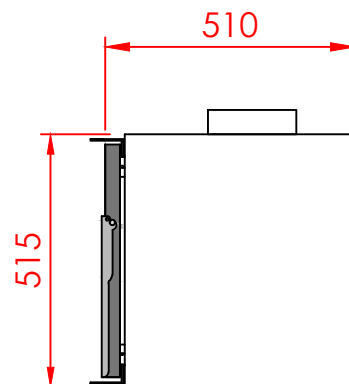

TOP

FRONT

SIDE

Series: **INSERTS**

Model: INSERT

Type: 72-52

Specials:

All dimensions in mm  
 General dimension tolerances up to 7mm  
 All illustrations and drawings are protected by copyright.  
 Exploitation or publication, even of individual details,  
 only with our permission.  
 Technical changes and errors reserved.