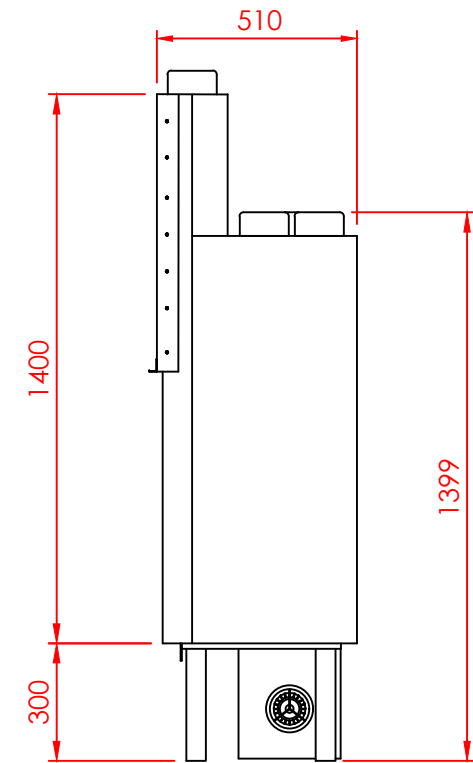

Top

Front

Side

Series:	FLAT
Model:	MAJARDA
Type:	D70
Specials:	AERO

All dimensions in mm
 General dimension tolerances up to 7mm
 All illustrations and drawings are protected by copyright.
 Exploitation or publication, even of individual details,
 only with our permission.
 Technical changes and errors reserved.