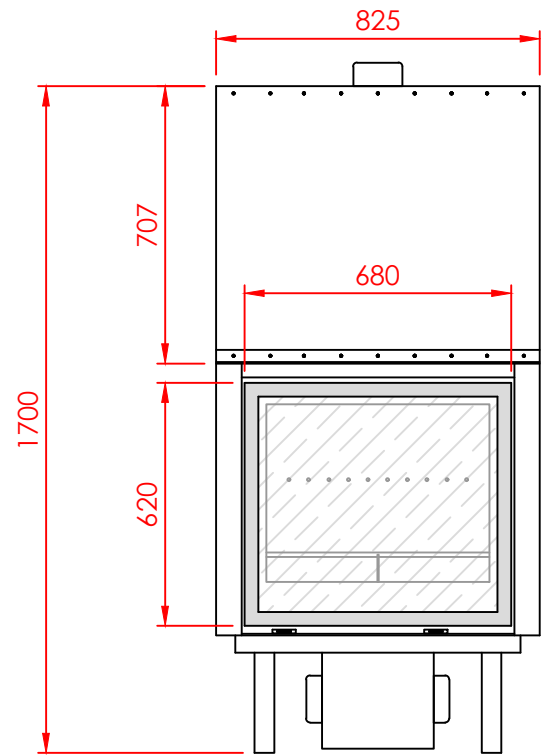

Top

Front

Side

Series:	FLAT
Model:	MAJARDA
Type:	D70
Specials:	AERO

All dimensions in mm
 General dimension tolerances up to 7mm
 All illustrations and drawings are protected by copyright.
 Exploitation or publication, even of individual details,
 only with our permission.
 Technical changes and errors reserved.