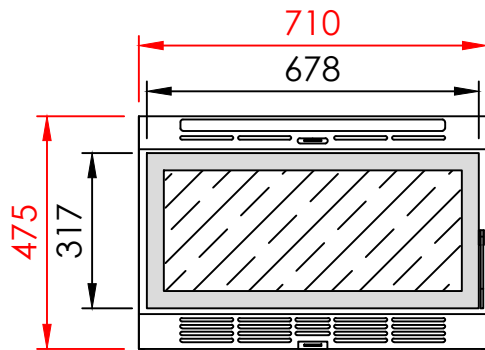

TOP

FRONT

SIDE

Series: **INSERTS**

Model: TUBE FLAT

Type: 75

Specials:

All dimensions in mm  
 General dimension tolerances up to 7mm  
 All illustrations and drawings are protected by copyright.  
 Exploitation or publication, even of individual details,  
 only with our permission.  
 Technical changes and errors reserved.