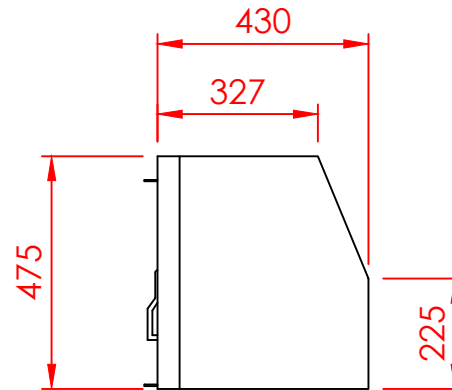

TOP

FRONT

SIDE

Series: **INSERTS**

Model: TUBE FLAT

Type: 75

Specials:

All dimensions in mm  
 General dimension tolerances up to 7mm  
 All illustrations and drawings are protected by copyright.  
 Exploitation or publication, even of individual details,  
 only with our permission.  
 Technical changes and errors reserved.