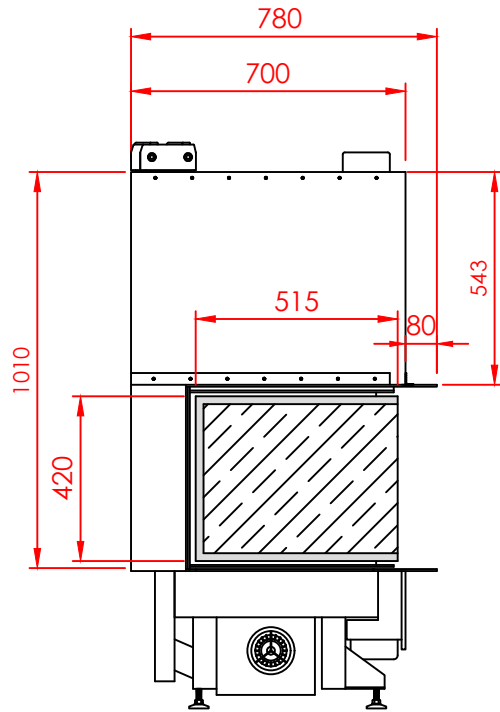

Side

Series:	Pi	
Model:	Architectural	
Type:	90x42	
Specials:	AERO	

All dimensions in mm
General dimension tolerances up to 7mm
All illustrations and drawings are protected by copyright.
Exploitation or publication, even of individual details,
only with our permission.
Technical changes and errors reserved.

Nea Redestos, Themi, 57001
Thessaloniki GREECE
t: +30 2310 461386 f: +30 2310 461493
e: info@regal.com.gr
www.tzakiaregal.gr | www.regal.com.gr