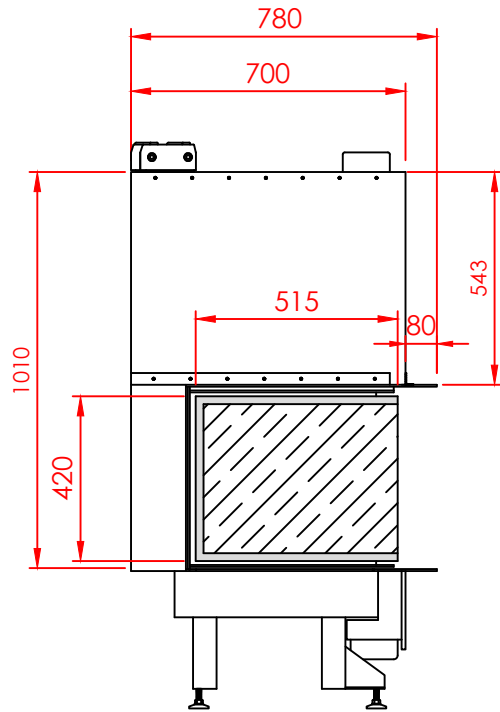

Top

Side

Front

Series:	Pi
Model:	Architectural
Type:	90x42
Specials:	STD

All dimensions in mm
 General dimension tolerances up to 7mm
 All illustrations and drawings are protected by copyright.
 Exploitation or publication, even of individual details,
 only with our permission.
 Technical changes and errors reserved.

All dimensions in mm
 General dimension tolerances up to 7mm
 All illustrations and drawings are protected by copyright.
 Exploitation or publication, even of individual details,
 only with our permission.
 Technical changes and errors reserved.