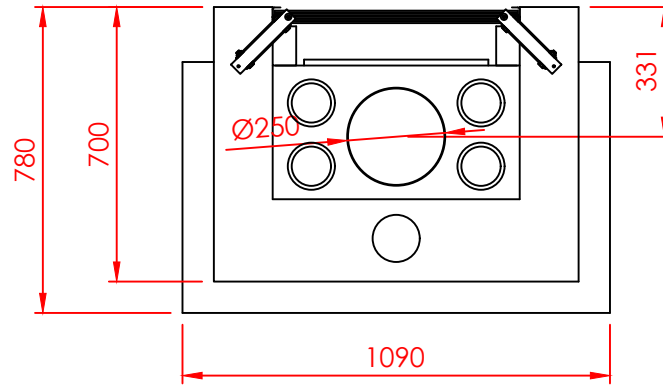

Top

Series:	Pi	
Model:	Architectural	
Type:	90x42	
Specials:	AERO	

All dimensions in mm
General dimension tolerances up to 7mm
All illustrations and drawings are protected by copyright.
Exploitation or publication, even of individual details,
only with our permission.
Technical changes and errors reserved.

Nea Redestos, Themi, 57001
Thessaloniki GREECE
t: +30 2310 461386 f: +30 2310 461493
e: info@regal.com.gr
www.tzakiaregal.gr | www.regal.com.gr