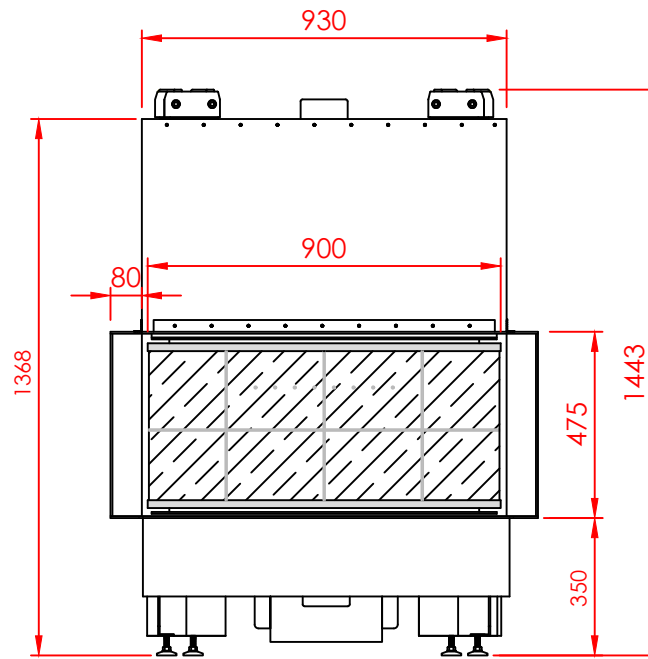

Front

Series:	Pi	
Model:	Architectural	
Type:	90x42	
Specials:	AERO	

All dimensions in mm
General dimension tolerances up to 7mm
All illustrations and drawings are protected by copyright.
Exploitation or publication, even of individual details,
only with our permission.
Technical changes and errors reserved.