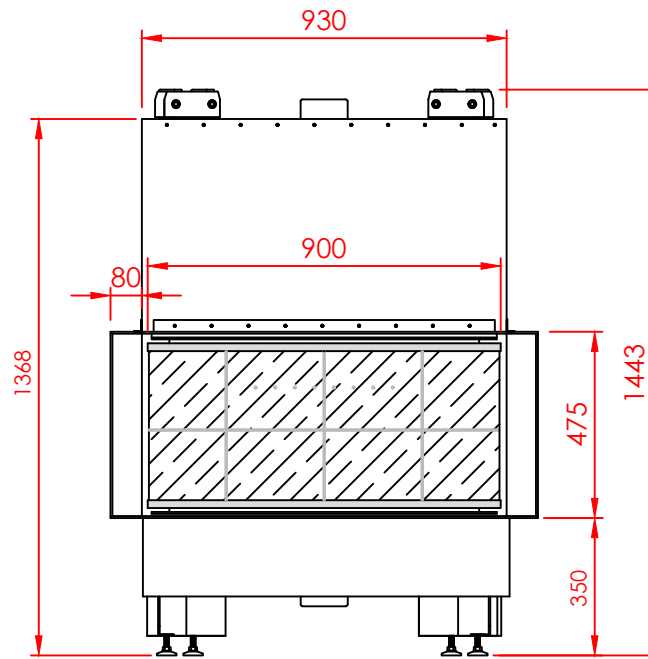

Top

Side

Front

Series:	Pi
Model:	Architectural
Type:	90x42
Specials:	STD

All dimensions in mm
 General dimension tolerances up to 7mm
 All illustrations and drawings are protected by copyright.
 Exploitation or publication, even of individual details,
 only with our permission.
 Technical changes and errors reserved.

All dimensions in mm
 General dimension tolerances up to 7mm
 All illustrations and drawings are protected by copyright.
 Exploitation or publication, even of individual details,
 only with our permission.
 Technical changes and errors reserved.