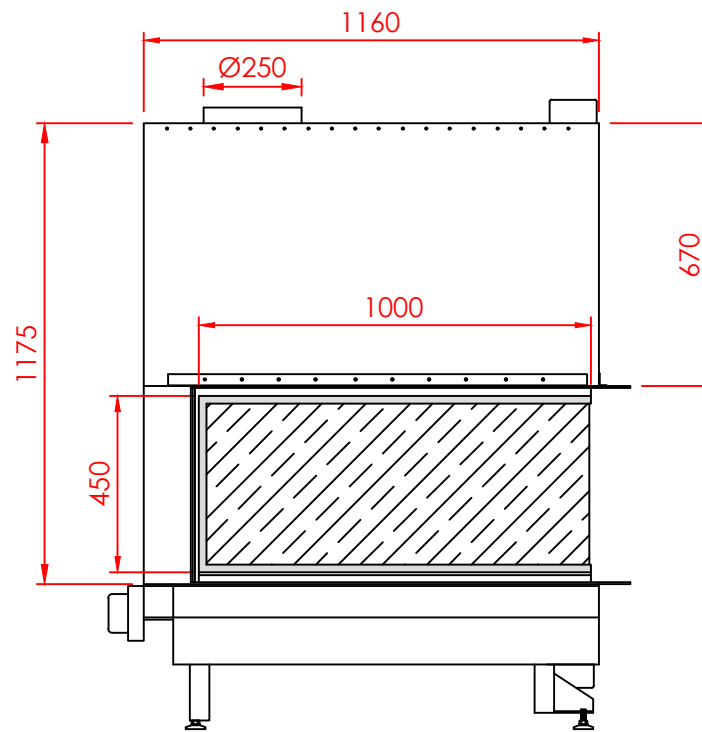

Top

Front

Side

Series:	Pi
Model:	Architectural
Type:	LONG 100
Specials:	STD
Blade-100	
<p>All dimensions in mm General dimension tolerances up to 7mm All illustrations and drawings are protected by copyright. Exploitation or publication, even of individual details, only with our permission. Technical changes and errors reserved.</p>	
	
<p>Nea Redestos, Themi, 57001 Thessaloniki GREECE t: +30 2310 461386 f: +30 2310 461493 e: info@regal.com.gr www.tzakiaregal.gr www.regal.com.gr</p>	

Top

Front

Side

Series:	Pi
Model:	Architectural
Type:	LONG 100
Specials:	AERO
Blade-100	
<p>All dimensions in mm General dimension tolerances up to 7mm All illustrations and drawings are protected by copyright. Exploitation or publication, even of individual details, only with our permission. Technical changes and errors reserved.</p>	
 <p>REGAL FIRE</p> <p>Nea Redestos, Themi, 57001 Thessaloniki GREECE t: +30 2310 461386 f: +30 2310 461493 e: info@regal.com.gr www.tzakiaregal.gr www.regal.com.gr</p>	