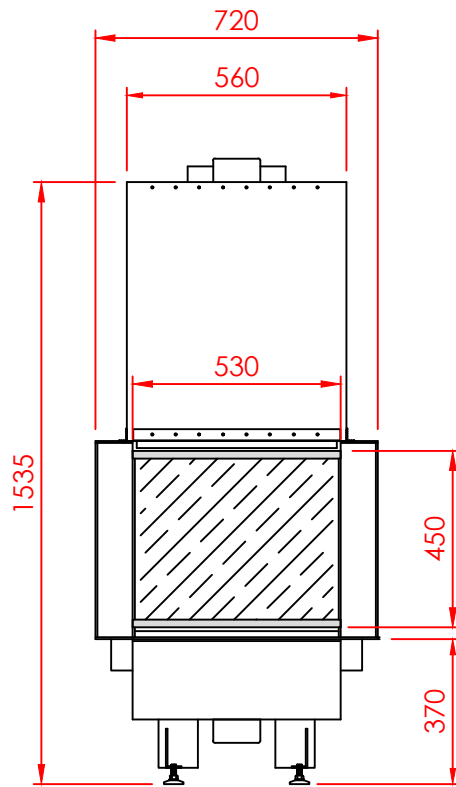

Top

Front

Side

Series:	Pi
Model:	Architectural
Type:	LONG 100
Specials:	STD
Blade-100	
<p>All dimensions in mm General dimension tolerances up to 7mm All illustrations and drawings are protected by copyright. Exploitation or publication, even of individual details, only with our permission. Technical changes and errors reserved.</p>	
	
<p>Nea Redestos, Themi, 57001 Thessaloniki GREECE t: +30 2310 461386 f: +30 2310 461493 e: info@regal.com.gr www.tzakiaregal.gr www.regal.com.gr</p>	

Top

Front

Side

Series:	Pi
Model:	Architectural
Type:	LONG 100
Specials:	AERO
Blade-100	
<p>All dimensions in mm General dimension tolerances up to 7mm All illustrations and drawings are protected by copyright. Exploitation or publication, even of individual details, only with our permission. Technical changes and errors reserved.</p>	
 <p>REGAL FIRE</p> <p>Nea Redestos, Themi, 57001 Thessaloniki GREECE t: +30 2310 461386 f: +30 2310 461493 e: info@regal.com.gr www.tzakiaregal.gr www.regal.com.gr</p>	