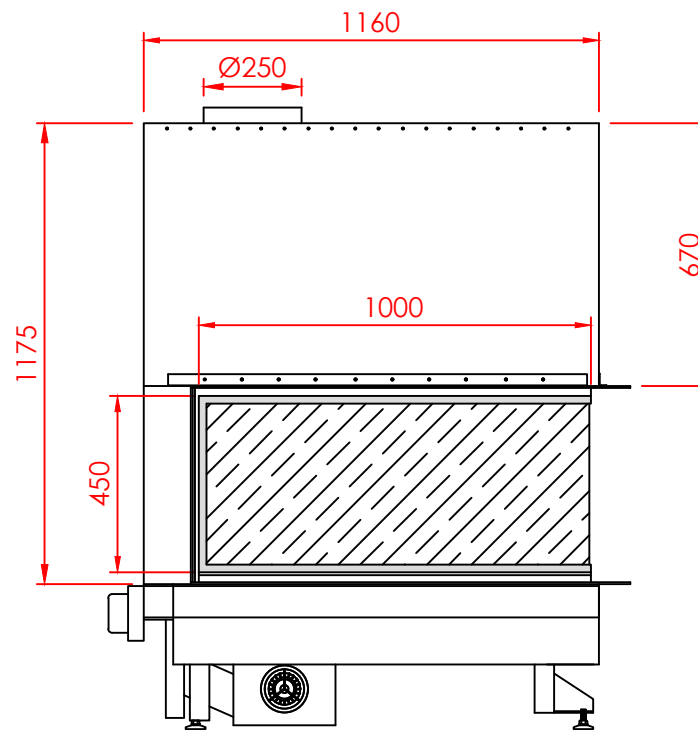

Top

Front

Side

Series:	Pi
Model:	Architectural
Type:	LONG 100
Specials:	STD
Blade-100	
<p>All dimensions in mm General dimension tolerances up to 7mm All illustrations and drawings are protected by copyright. Exploitation or publication, even of individual details, only with our permission. Technical changes and errors reserved.</p>	
	
<p>Nea Redestos, Themi, 57001 Thessaloniki GREECE t: +30 2310 461386 f: +30 2310 461493 e: info@regal.com.gr www.tzakiaregal.gr www.regal.com.gr</p>	

Top

Front

Side

Series:	Pi
Model:	Architectural
Type:	LONG 100
Specials:	AERO
Blade-100	
<p>All dimensions in mm General dimension tolerances up to 7mm All illustrations and drawings are protected by copyright. Exploitation or publication, even of individual details, only with our permission. Technical changes and errors reserved.</p>	
 <p>REGAL FIRE</p> <p>Nea Redestos, Themi, 57001 Thessaloniki GREECE t: +30 2310 461386 f: +30 2310 461493 e: info@regal.com.gr www.tzakiaregal.gr www.regal.com.gr</p>	