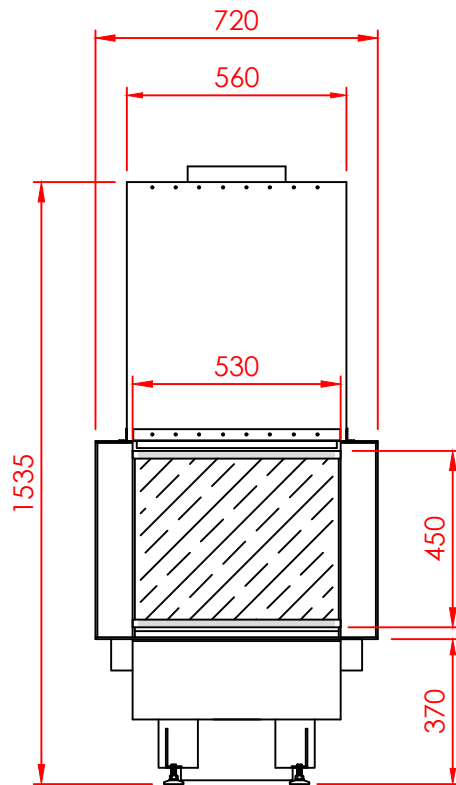

Top

Front

Side

Series:	Pi
Model:	Architectural
Type:	LONG 100
Specials:	STD
Blade-100	
<p>All dimensions in mm General dimension tolerances up to 7mm All illustrations and drawings are protected by copyright. Exploitation or publication, even of individual details, only with our permission. Technical changes and errors reserved.</p>	
	
<p>Nea Redestos, Themi, 57001 Thessaloniki GREECE t: +30 2310 461386 f: +30 2310 461493 e: info@regal.com.gr www.tzakiaregal.gr www.regal.com.gr</p>	

Top

Front

Side

Series:	Pi
Model:	Architectural
Type:	LONG 100
Specials:	AERO
Blade-100	
<p>All dimensions in mm General dimension tolerances up to 7mm All illustrations and drawings are protected by copyright. Exploitation or publication, even of individual details, only with our permission. Technical changes and errors reserved.</p>	
 <p>REGAL FIRE</p> <p>Nea Redestos, Themi, 57001 Thessaloniki GREECE t: +30 2310 461386 f: +30 2310 461493 e: info@regal.com.gr www.tzakiaregal.gr www.regal.com.gr</p>	