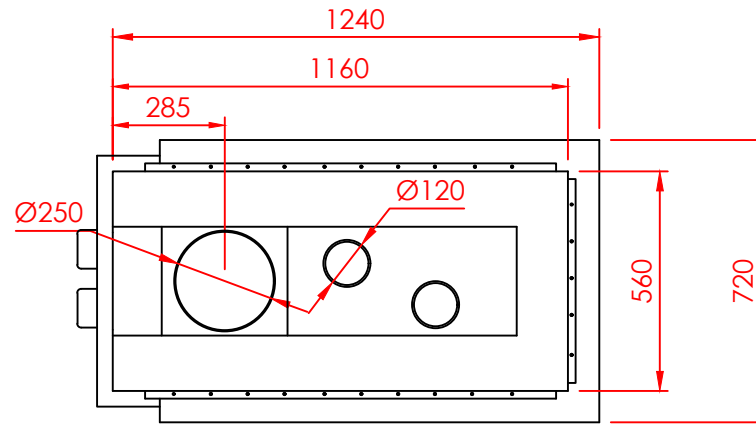

Top

Front

Side

Series:	Pi
Model:	Architectural
Type:	LONG 100
Specials:	STD
Blade-100	
<p>All dimensions in mm General dimension tolerances up to 7mm All illustrations and drawings are protected by copyright. Exploitation or publication, even of individual details, only with our permission. Technical changes and errors reserved.</p>	
	
<p>Nea Redestos, Themi, 57001 Thessaloniki GREECE t: +30 2310 461386 f: +30 2310 461493 e: info@regal.com.gr www.tzakiaregal.gr www.regal.com.gr</p>	

Top

Front

Side

Series:	Pi
Model:	Architectural
Type:	LONG 100
Specials:	AERO
Blade-100	
<p>All dimensions in mm General dimension tolerances up to 7mm All illustrations and drawings are protected by copyright. Exploitation or publication, even of individual details, only with our permission. Technical changes and errors reserved.</p>	
 <p>REGAL FIRE</p> <p>Nea Redestos, Themi, 57001 Thessaloniki GREECE t: +30 2310 461386 f: +30 2310 461493 e: info@regal.com.gr www.tzakiaregal.gr www.regal.com.gr</p>	