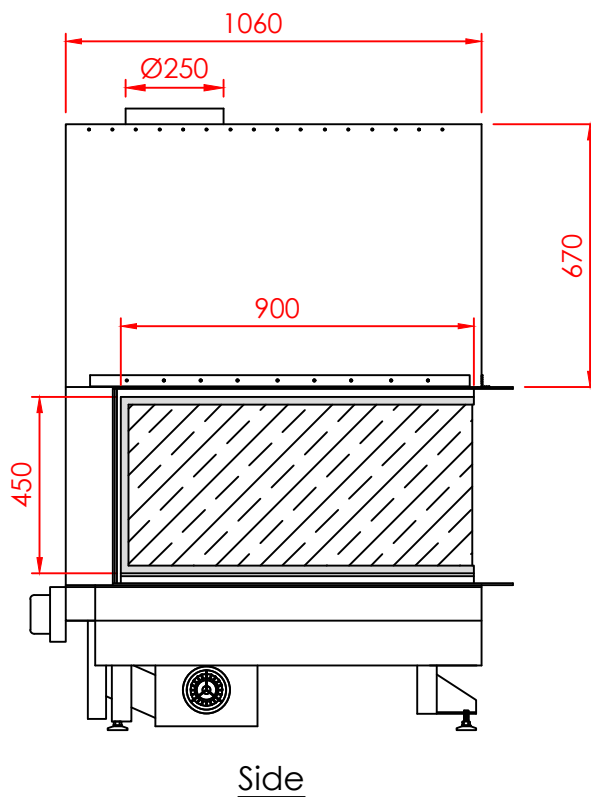

Top

Front

Side

Series:	<b>Pi</b>
Model:	Architectural
Type:	<b>LONG 90</b>
Specials:	STD
Blade-100	

All dimensions in mm  
 General dimension tolerances up to 7mm  
 All illustrations and drawings are protected by copyright.  
 Exploitation or publication, even of individual details,  
 only with our permission.  
 Technical changes and errors reserved.

Nea Redestos, Themi, 57001  
 Thessaloniki GREECE  
 t: +30 2310 461386 f: +30 2310 461493  
 e: info@regal.com.gr  
 www.tzakiaregal.gr | www.regal.com.gr

Series:	<b>Pi</b>
Model:	Architectural
Type:	<b>LONG 90</b>
Specials:	AERO
Blade-100	
<p>All dimensions in mm            General dimension tolerances up to 7mm            All illustrations and drawings are protected by copyright.            Exploitation or publication, even of individual details,            only with our permission.            Technical changes and errors reserved.</p>	
 <p><b>REGAL FIRE</b></p> <p>Nea Redestos, Themi, 57001            Thessaloniki GREECE            t: +30 2310 461386 f: +30 2310 461493            e: info@regal.com.gr            www.tzakiaregal.gr   www.regal.com.gr</p>	