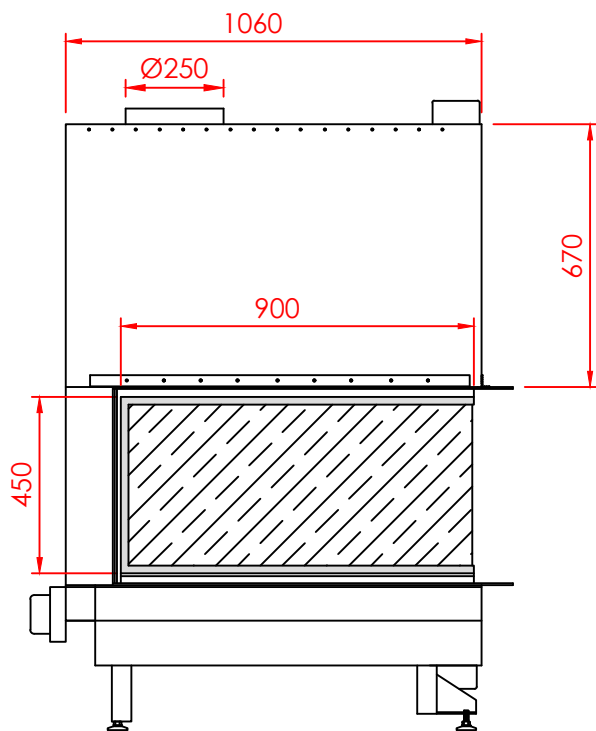

Top

Front

Side

Series:	<b>Pi</b>
Model:	Architectural
Type:	<b>LONG 90</b>
Specials:	STD
Blade-100	

All dimensions in mm  
 General dimension tolerances up to 7mm  
 All illustrations and drawings are protected by copyright.  
 Exploitation or publication, even of individual details,  
 only with our permission.  
 Technical changes and errors reserved.

Nea Redestos, Themi, 57001  
 Thessaloniki GREECE  
 t: +30 2310 461386 f: +30 2310 461493  
 e: info@regal.com.gr  
 www.tzakiaregal.gr | www.regal.com.gr

Series:	<b>Pi</b>
Model:	Architectural
Type:	<b>LONG 90</b>
Specials:	AERO
Blade-100	
<p>All dimensions in mm            General dimension tolerances up to 7mm            All illustrations and drawings are protected by copyright.            Exploitation or publication, even of individual details,            only with our permission.            Technical changes and errors reserved.</p>	
 <p><b>REGAL FIRE</b></p> <p>Nea Redestos, Themi, 57001            Thessaloniki GREECE            t: +30 2310 461386 f: +30 2310 461493            e: info@regal.com.gr            www.tzakiaregal.gr   www.regal.com.gr</p>	