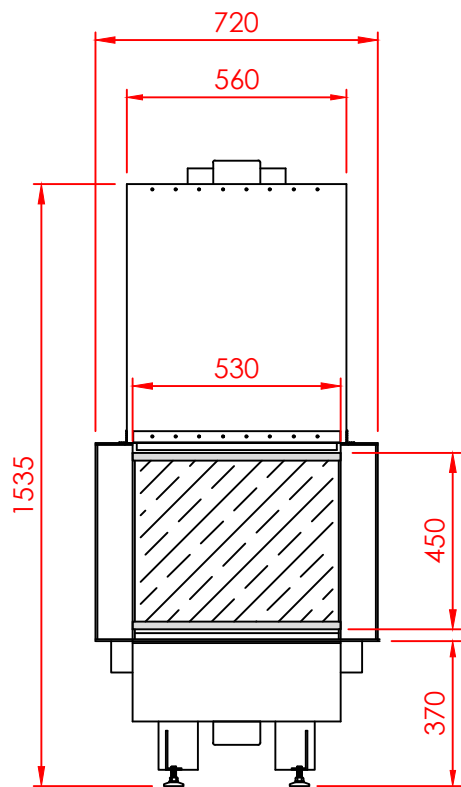

Top

Front

Side

Series:	<b>Pi</b>
Model:	Architectural
Type:	<b>LONG 90</b>
Specials:	STD
Blade-100	

All dimensions in mm  
 General dimension tolerances up to 7mm  
 All illustrations and drawings are protected by copyright.  
 Exploitation or publication, even of individual details,  
 only with our permission.  
 Technical changes and errors reserved.

Nea Redestos, Themi, 57001  
 Thessaloniki GREECE  
 t: +30 2310 461386 f: +30 2310 461493  
 e: info@regal.com.gr  
 www.tzakiaregal.gr | www.regal.com.gr

Series:	<b>Pi</b>
Model:	Architectural
Type:	<b>LONG 90</b>
Specials:	AERO
Blade-100	
<p>All dimensions in mm            General dimension tolerances up to 7mm            All illustrations and drawings are protected by copyright.            Exploitation or publication, even of individual details,            only with our permission.            Technical changes and errors reserved.</p>	
 <p><b>REGAL FIRE</b></p> <p>Nea Redestos, Themi, 57001            Thessaloniki GREECE            t: +30 2310 461386 f: +30 2310 461493            e: info@regal.com.gr            www.tzakiaregal.gr   www.regal.com.gr</p>	