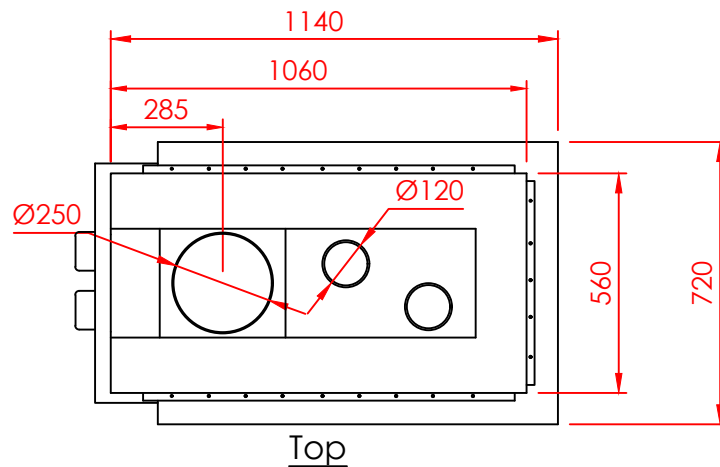

Top

Front

Side

Series:	<b>Pi</b>
Model:	Architectural
Type:	<b>LONG 90</b>
Specials:	STD
Blade-100	

All dimensions in mm  
 General dimension tolerances up to 7mm  
 All illustrations and drawings are protected by copyright.  
 Exploitation or publication, even of individual details,  
 only with our permission.  
 Technical changes and errors reserved.

Nea Redestos, Themi, 57001  
 Thessaloniki GREECE  
 t: +30 2310 461386 f: +30 2310 461493  
 e: info@regal.com.gr  
 www.tzakiaregal.gr | www.regal.com.gr

Series:	<b>Pi</b>
Model:	Architectural
Type:	<b>LONG 90</b>
Specials:	AERO
Blade-100	
<p>All dimensions in mm            General dimension tolerances up to 7mm            All illustrations and drawings are protected by copyright.            Exploitation or publication, even of individual details,            only with our permission.            Technical changes and errors reserved.</p>	
 <p><b>REGAL FIRE</b></p> <p>Nea Redestos, Themi, 57001            Thessaloniki GREECE            t: +30 2310 461386 f: +30 2310 461493            e: info@regal.com.gr            www.tzakiaregal.gr   www.regal.com.gr</p>	