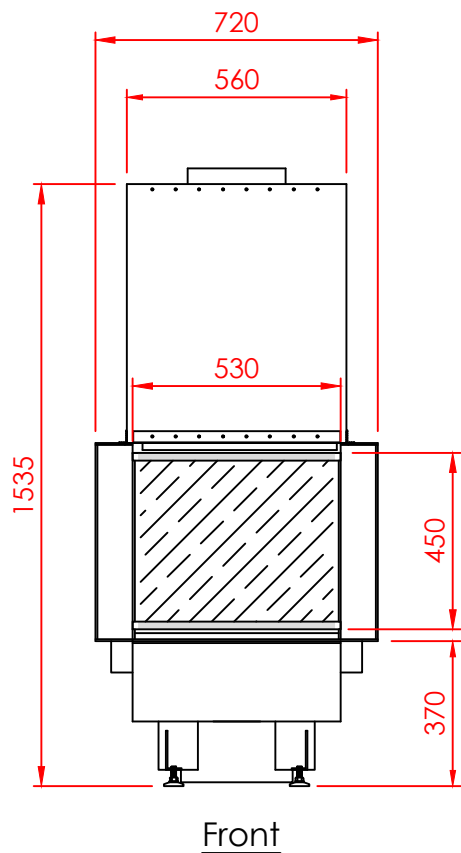

Top

Front

Side

Series:	<b>Pi</b>
Model:	Architectural
Type:	<b>LONG 90</b>
Specials:	STD
Blade-100	

All dimensions in mm  
 General dimension tolerances up to 7mm  
 All illustrations and drawings are protected by copyright.  
 Exploitation or publication, even of individual details,  
 only with our permission.  
 Technical changes and errors reserved.

Nea Redestos, Themi, 57001  
 Thessaloniki GREECE  
 t: +30 2310 461386 f: +30 2310 461493  
 e: info@regal.com.gr  
 www.tzakiaregal.gr | www.regal.com.gr

Series:	<b>Pi</b>
Model:	Architectural
Type:	<b>LONG 90</b>
Specials:	AERO
Blade-100	
<p>All dimensions in mm            General dimension tolerances up to 7mm            All illustrations and drawings are protected by copyright.            Exploitation or publication, even of individual details,            only with our permission.            Technical changes and errors reserved.</p>	
 <p><b>REGAL FIRE</b></p> <p>Nea Redestos, Themi, 57001            Thessaloniki GREECE            t: +30 2310 461386 f: +30 2310 461493            e: info@regal.com.gr            www.tzakiaregal.gr   www.regal.com.gr</p>	