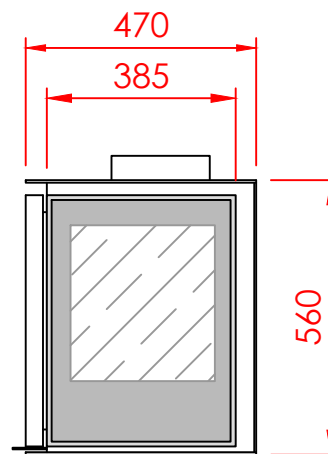

TOP

FRONT

SIDE

Series: **INSERTS**

Model: DESIGN Pi

Type: 80/55

Specials: AERO

All dimensions in mm  
 General dimension tolerances up to 7mm  
 All illustrations and drawings are protected by copyright.  
 Exploitation or publication, even of individual details,  
 only with our permission.  
 Technical changes and errors reserved.