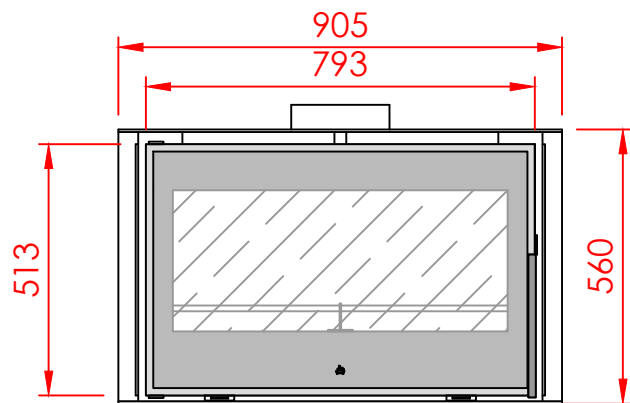

TOP

FRONT

SIDE

Series: **INSERTS**

Model: DESIGN Pi

Type: 80/55

Specials: AERO

All dimensions in mm  
 General dimension tolerances up to 7mm  
 All illustrations and drawings are protected by copyright.  
 Exploitation or publication, even of individual details,  
 only with our permission.  
 Technical changes and errors reserved.