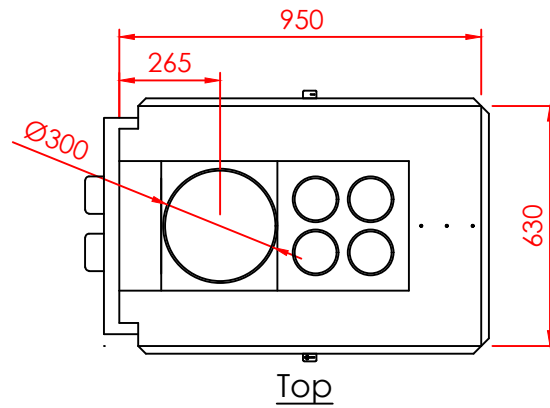

Series:	Pi
Model:	Long
Type:	OPTIMAL
Specials:	AERO

All dimensions in mm
General dimension tolerances up to 7mm
All illustrations and drawings are protected by copyright.
Exploitation or publication, even of individual details,
only with our permission.
Technical changes and errors reserved.

REGAL FIRE

Nea Redestos, Thermi, 57001
Thessaloniki GREECE
t: +30 2310 461386 f: +30 2310 461493
e: info@regal.com.gr
www.tzakiaregal.gr | www.regal.com.gr