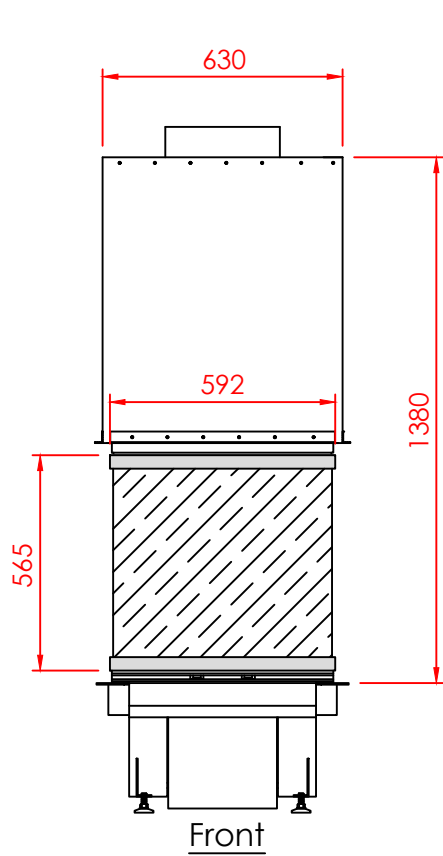

Series:	Pi
Model:	Long
Type:	OPTIMAL
Specials:	AERO

All dimensions in mm
General dimension tolerances up to 7mm
All illustrations and drawings are protected by copyright.
Exploitation or publication, even of individual details,
only with our permission.
Technical changes and errors reserved.

REGAL FIRE

Nea Redestos, Thermi, 57001
Thessaloniki GREECE
t: +30 2310 461386 f: +30 2310 461493
e: info@regal.com.gr
www.tzakiaregal.gr | www.regal.com.gr