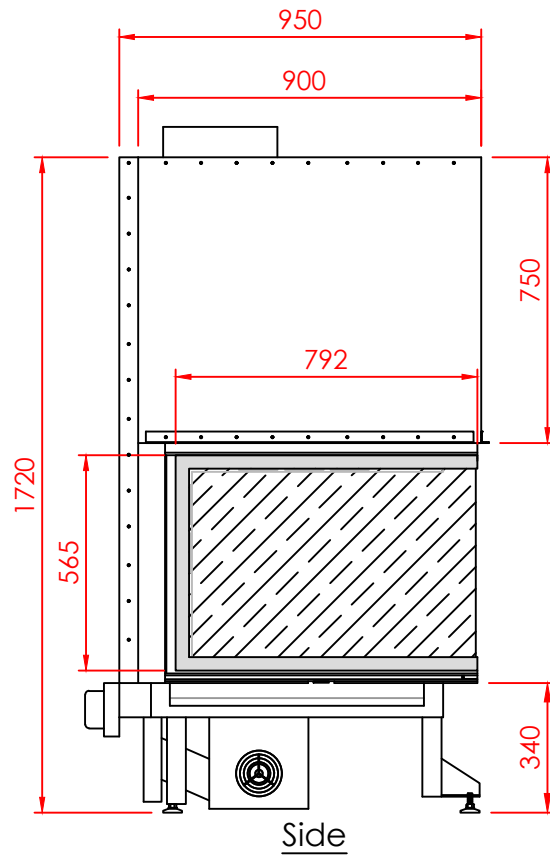

Series:	Pi
Model:	Long
Type:	OPTIMAL
Specials:	AERO

All dimensions in mm
General dimension tolerances up to 7mm
All illustrations and drawings are protected by copyright.
Exploitation or publication, even of individual details,
only with our permission.
Technical changes and errors reserved.

REGAL FIRE

Nea Redestos, Thermi, 57001
Thessaloniki GREECE
t: +30 2310 461386 f: +30 2310 461493
e: info@regal.com.gr
www.tzakiaregal.gr | www.regal.com.gr