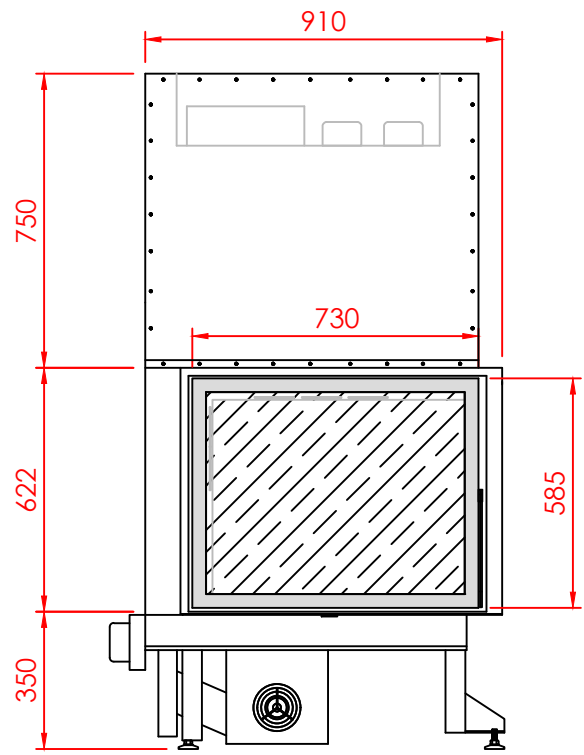

Top

Front

Side

| | |
|-----------|-----------|
| Series: | Pi |
| Model: | Pi Long |
| Type: | SIDE OPEN |
| Specials: | STD |
| | |
| | |
| | |
| | |
| | |
| | |

All dimensions in mm
 General dimension tolerances up to 7mm
 All illustrations and drawings are protected by copyright.
 Exploitation or publication, even of individual details,
 only with our permission.
 Technical changes and errors reserved.

Nea Redestos, Themi, 57001
 Thessaloniki GREECE
 t: +30 2310 461386 f: +30 2310 461493
 e: info@regal.com.gr
 www.tzakiaregal.gr | www.regal.com.gr

Top

Front

Side

| | |
|-----------|-----------|
| Series: | Pi |
| Model: | Pi Long |
| Type: | SIDE OPEN |
| Specials: | AERO |
| | |
| | |
| | |
| | |
| | |
| | |

All dimensions in mm
 General dimension tolerances up to 7mm
 All illustrations and drawings are protected by copyright.
 Exploitation or publication, even of individual details,
 only with our permission.
 Technical changes and errors reserved.