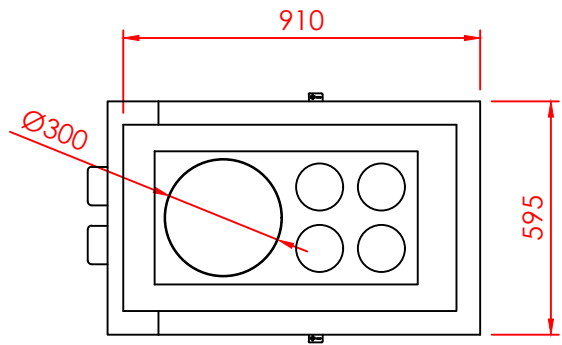

Series:	Pi
Model:	Pi Long
Type:	SIDE OPEN
Specials:	AERO

All dimensions in mm
General dimension tolerances up to 7mm
All illustrations and drawings are protected by copyright.
Exploitation or publication, even of individual details,
only with our permission.
Technical changes and errors reserved.

Nea Redestos, Themi, 57001
Thessaloniki GREECE
t: +30 2310 461386 f: +30 2310 461493
e: info@regal.com.gr
www.tzakiaregal.gr | www.regal.com.gr