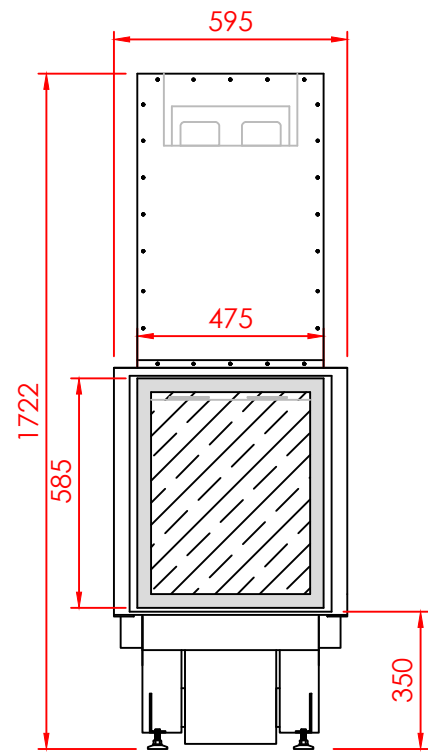

Top

Front

Side

| | |
|-----------|-----------|
| Series: | Pi |
| Model: | Pi Long |
| Type: | SIDE OPEN |
| Specials: | STD |
| | |
| | |
| | |
| | |
| | |
| | |

All dimensions in mm
 General dimension tolerances up to 7mm
 All illustrations and drawings are protected by copyright.
 Exploitation or publication, even of individual details,
 only with our permission.
 Technical changes and errors reserved.

Nea Redestos, Themi, 57001
 Thessaloniki GREECE
 t: +30 2310 461386 f: +30 2310 461493
 e: info@regal.com.gr
 www.tzakiaregal.gr | www.regal.com.gr

Top

Front

Side

| | |
|-----------|-----------|
| Series: | Pi |
| Model: | Pi Long |
| Type: | SIDE OPEN |
| Specials: | AERO |
| | |
| | |
| | |
| | |
| | |
| | |

All dimensions in mm
 General dimension tolerances up to 7mm
 All illustrations and drawings are protected by copyright.
 Exploitation or publication, even of individual details,
 only with our permission.
 Technical changes and errors reserved.