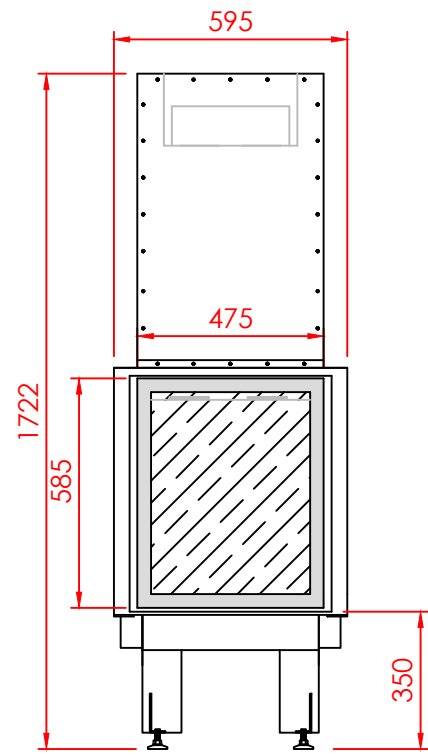

Top

Front

Side

| | |
|-----------|-----------|
| Series: | Pi |
| Model: | Pi Long |
| Type: | SIDE OPEN |
| Specials: | STD |
| | |
| | |
| | |
| | |
| | |
| | |

All dimensions in mm
 General dimension tolerances up to 7mm
 All illustrations and drawings are protected by copyright.
 Exploitation or publication, even of individual details,
 only with our permission.
 Technical changes and errors reserved.

Nea Redestos, Themi, 57001
 Thessaloniki GREECE
 t: +30 2310 461386 f: +30 2310 461493
 e: info@regal.com.gr
 www.tzakiaregal.gr | www.regal.com.gr

Top

Front

Side

| | |
|-----------|-----------|
| Series: | Pi |
| Model: | Pi Long |
| Type: | SIDE OPEN |
| Specials: | AERO |
| | |
| | |
| | |
| | |
| | |
| | |

All dimensions in mm
 General dimension tolerances up to 7mm
 All illustrations and drawings are protected by copyright.
 Exploitation or publication, even of individual details,
 only with our permission.
 Technical changes and errors reserved.