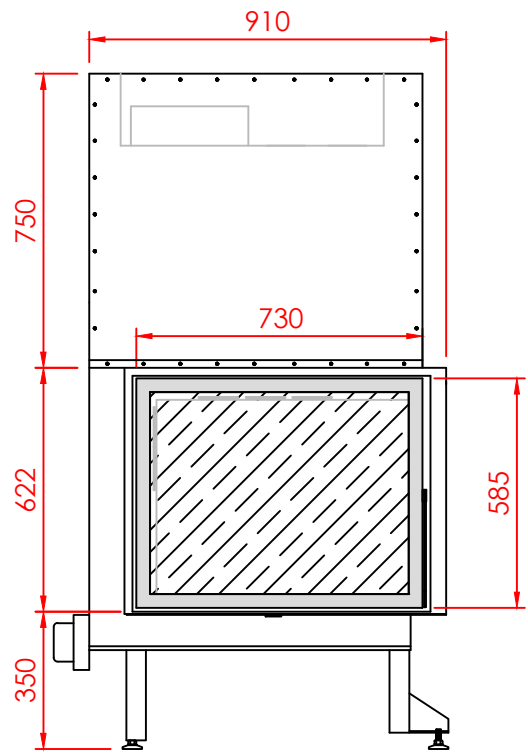

Top

Front

Side

| | |
|-----------|-----------|
| Series: | Pi |
| Model: | Pi Long |
| Type: | SIDE OPEN |
| Specials: | STD |
| | |
| | |
| | |
| | |
| | |
| | |

All dimensions in mm
 General dimension tolerances up to 7mm
 All illustrations and drawings are protected by copyright.
 Exploitation or publication, even of individual details,
 only with our permission.
 Technical changes and errors reserved.

Nea Redestos, Themi, 57001
 Thessaloniki GREECE
 t: +30 2310 461386 f: +30 2310 461493
 e: info@regal.com.gr
 www.tzakiaregal.gr | www.regal.com.gr

Top

Front

Side

| | |
|-----------|-----------|
| Series: | Pi |
| Model: | Pi Long |
| Type: | SIDE OPEN |
| Specials: | AERO |
| | |
| | |
| | |
| | |
| | |
| | |

All dimensions in mm
 General dimension tolerances up to 7mm
 All illustrations and drawings are protected by copyright.
 Exploitation or publication, even of individual details,
 only with our permission.
 Technical changes and errors reserved.