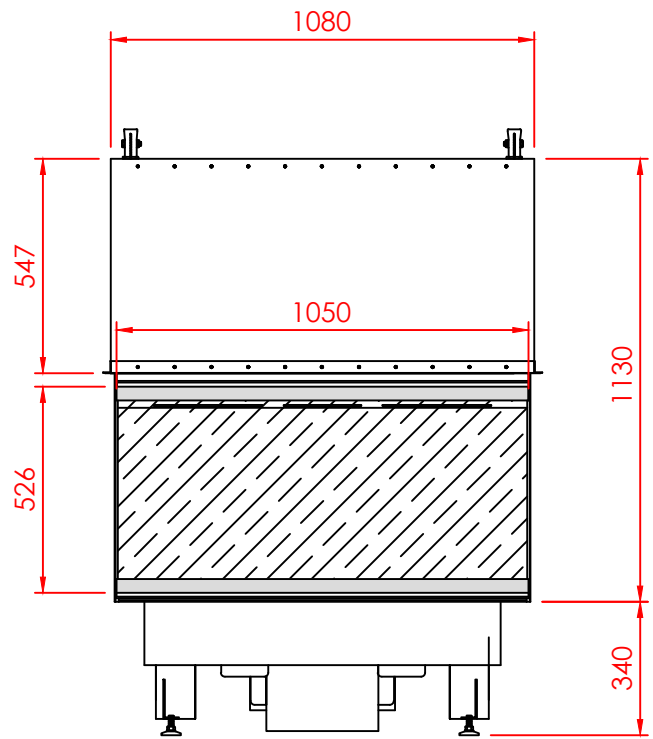

Front

Series:	Pi
Model:	Minimal
Type:	100
Specials:	AERO

All dimensions in mm
General dimension tolerances up to 7mm
All illustrations and drawings are protected by copyright.
Exploitation or publication, even of individual details,
only with our permission.
Technical changes and errors reserved.