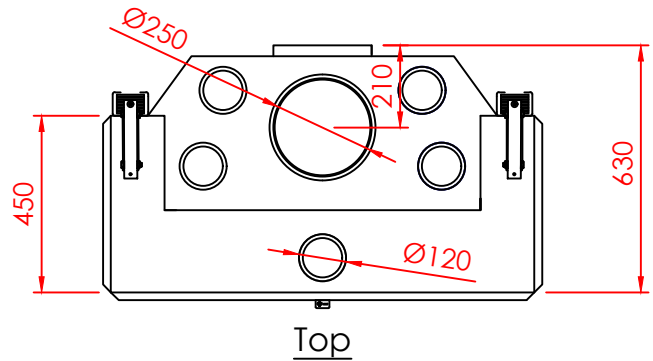

Top

Series:	Pi
Model:	Minimal
Type:	100
Specials:	AERO

All dimensions in mm
General dimension tolerances up to 7mm
All illustrations and drawings are protected by copyright.
Exploitation or publication, even of individual details,
only with our permission.
Technical changes and errors reserved.

Nea Redestos, Themi, 57001
Thessaloniki GREECE
t: +30 2310 461386 f: +30 2310 461493
e: info@regal.com.gr
www.tzakiaregal.gr | www.regal.com.gr