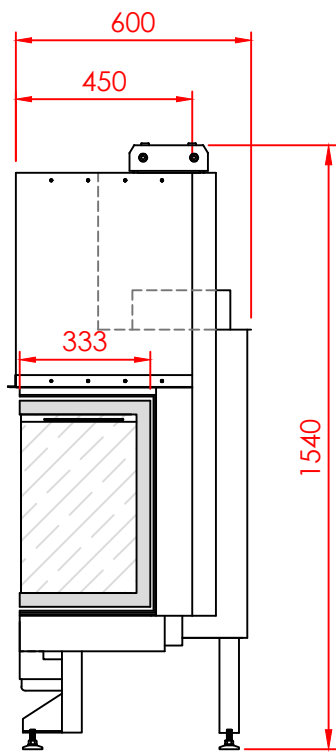

Top

Side

Front

Series:	<b>Pi</b>
Model:	Minimal
Type:	100
Specials:	STD

All dimensions in mm  
 General dimension tolerances up to 7mm  
 All illustrations and drawings are protected by copyright.  
 Exploitation or publication, even of individual details,  
 only with our permission.  
 Technical changes and errors reserved.

All dimensions in mm  
 General dimension tolerances up to 7mm  
 All illustrations and drawings are protected by copyright.  
 Exploitation or publication, even of individual details,  
 only with our permission.  
 Technical changes and errors reserved.