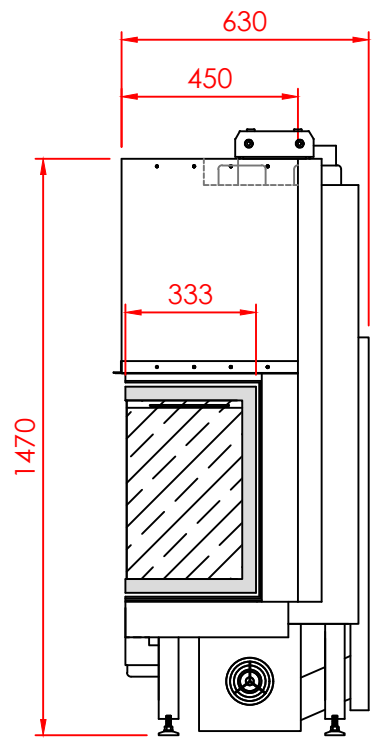

Side

Series:	Pi
Model:	Minimal
Type:	100
Specials:	AERO

All dimensions in mm
General dimension tolerances up to 7mm
All illustrations and drawings are protected by copyright.
Exploitation or publication, even of individual details,
only with our permission.
Technical changes and errors reserved.

Nea Redestos, Themi, 57001
Thessaloniki GREECE
t: +30 2310 461386 f: +30 2310 461493
e: info@regal.com.gr
www.tzakiaregal.gr | www.regal.com.gr