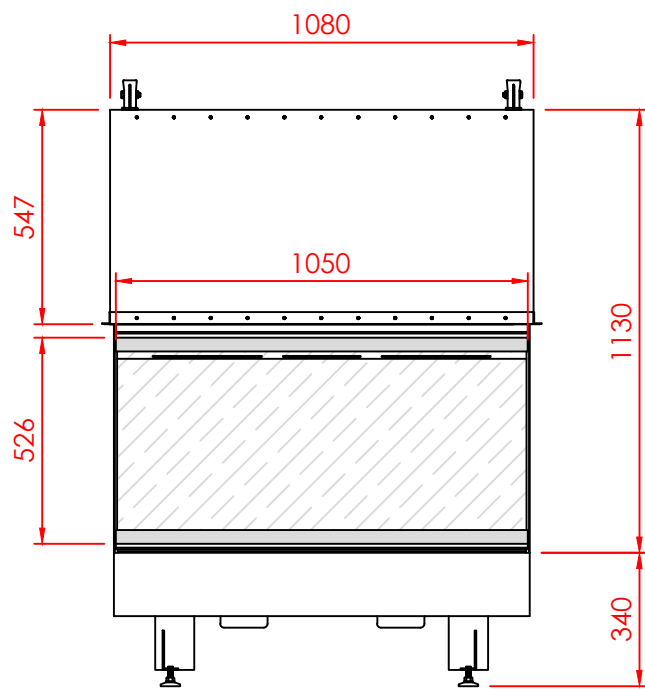

Top

Side

Front

Series:	<b>Pi</b>
Model:	Minimal
Type:	100
Specials:	STD

All dimensions in mm  
 General dimension tolerances up to 7mm  
 All illustrations and drawings are protected by copyright.  
 Exploitation or publication, even of individual details,  
 only with our permission.  
 Technical changes and errors reserved.

All dimensions in mm  
 General dimension tolerances up to 7mm  
 All illustrations and drawings are protected by copyright.  
 Exploitation or publication, even of individual details,  
 only with our permission.  
 Technical changes and errors reserved.