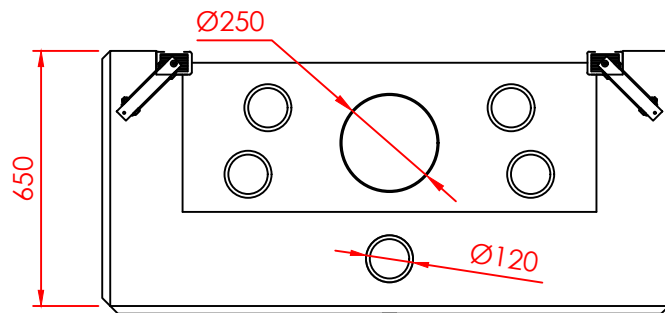

Top

Series:	Pi
Model:	Minimal
Type:	140
Specials:	AERO

All dimensions in mm
General dimension tolerances up to 7mm
All illustrations and drawings are protected by copyright.
Exploitation or publication, even of individual details,
only with our permission.
Technical changes and errors reserved.

REGALFIRE

Nea Redestos, Themi, 57001
Thessaloniki GREECE
t: +30 2310 461386 f: +30 2310 461493
e: info@regal.com.gr
www.tzakiaregal.gr | www.regal.com.gr