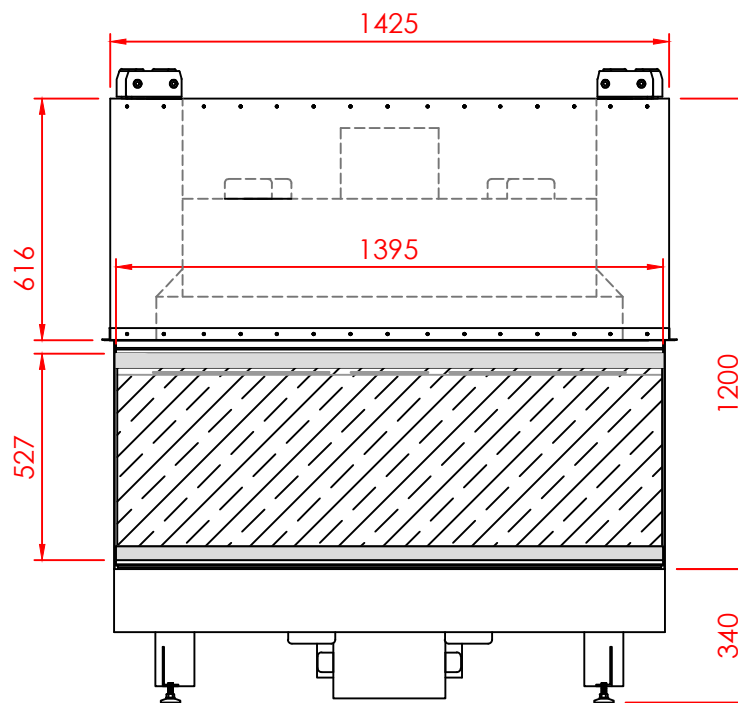

Front

Series:	Pi
Model:	Minimal
Type:	140
Specials:	AERO

All dimensions in mm
General dimension tolerances up to 7mm
All illustrations and drawings are protected by copyright.
Exploitation or publication, even of individual details,
only with our permission.
Technical changes and errors reserved.

REGALFIRE

Nea Redestos, Themi, 57001
Thessaloniki GREECE
t: +30 2310 461386 f: +30 2310 461493
e: info@regal.com.gr
www.tzakiaregal.gr | www.regal.com.gr