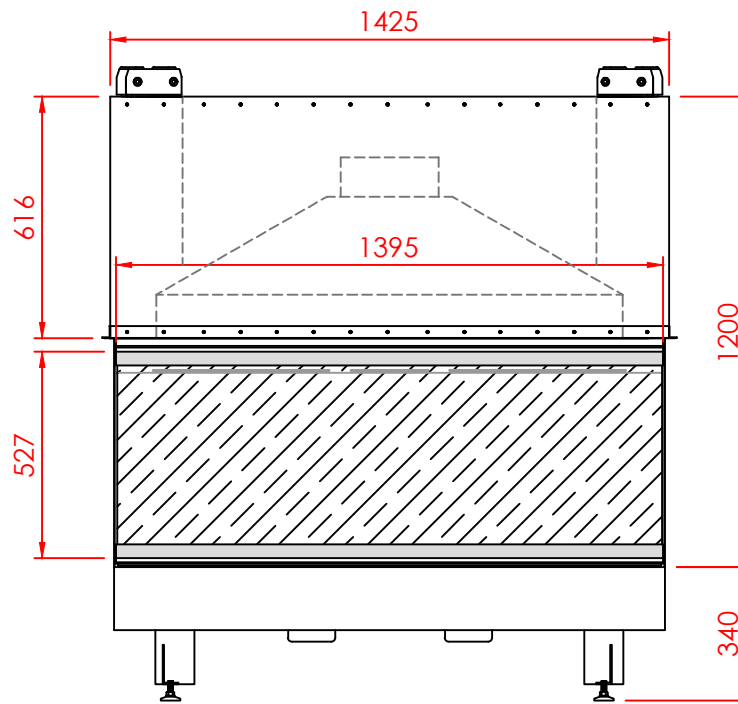

Side

Front

Series:	Pi
Model:	Minimal
Type:	140
Specials:	STD

All dimensions in mm
 General dimension tolerances up to 7mm
 All illustrations and drawings are protected by copyright.
 Exploitation or publication, even of individual details,
 only with our permission.
 Technical changes and errors reserved.

All dimensions in mm
 General dimension tolerances up to 7mm
 All illustrations and drawings are protected by copyright.
 Exploitation or publication, even of individual details,
 only with our permission.
 Technical changes and errors reserved.