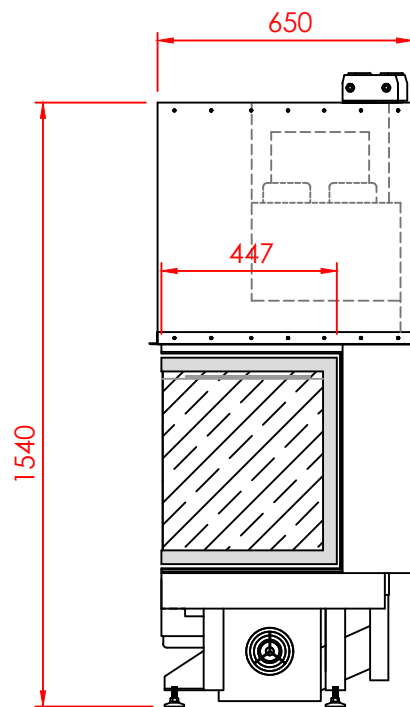

Side

Series:	Pi
Model:	Minimal
Type:	140
Specials:	AERO

All dimensions in mm
General dimension tolerances up to 7mm
All illustrations and drawings are protected by copyright.
Exploitation or publication, even of individual details,
only with our permission.
Technical changes and errors reserved.

REGALFIRE

Nea Redestos, Themi, 57001
Thessaloniki GREECE
t: +30 2310 461386 f: +30 2310 461493
e: info@regal.com.gr
www.tzakiaregal.gr | www.regal.com.gr