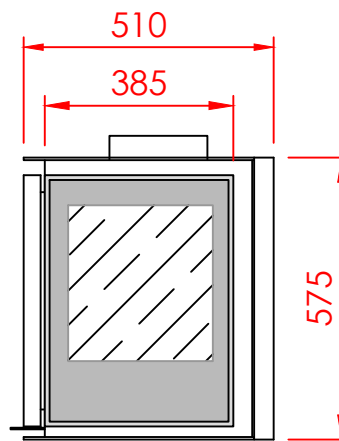

TOP

FRONT

SIDE

Series:	UNIVERSAL
Model:	Pi
Type:	80/55
Specials:	

All dimensions in mm
 General dimension tolerances up to 7mm
 All illustrations and drawings are protected by copyright.
 Exploitation or publication, even of individual details,
 only with our permission.
 Technical changes and errors reserved.