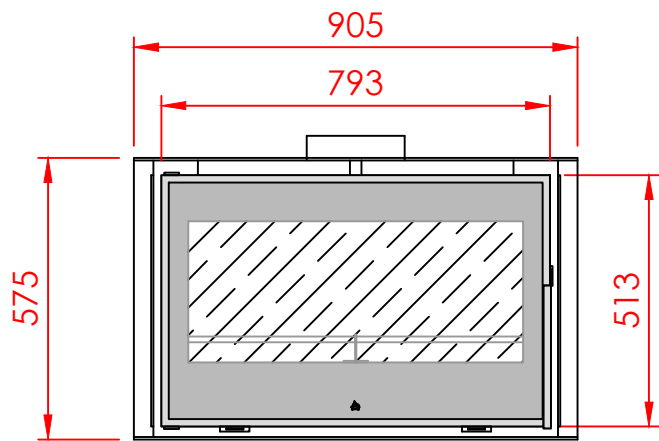

TOP

FRONT

SIDE

Series:	UNIVERSAL
Model:	Pi
Type:	80/55
Specials:	

All dimensions in mm
 General dimension tolerances up to 7mm
 All illustrations and drawings are protected by copyright.
 Exploitation or publication, even of individual details,
 only with our permission.
 Technical changes and errors reserved.