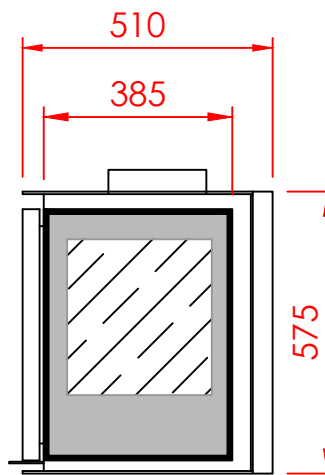

TOP

FRONT

SIDE

Series:	UNIVERSAL
Model:	Pi
Type:	90/55
Specials:	

All dimensions in mm
 General dimension tolerances up to 7mm
 All illustrations and drawings are protected by copyright.
 Exploitation or publication, even of individual details,
 only with our permission.
 Technical changes and errors reserved.