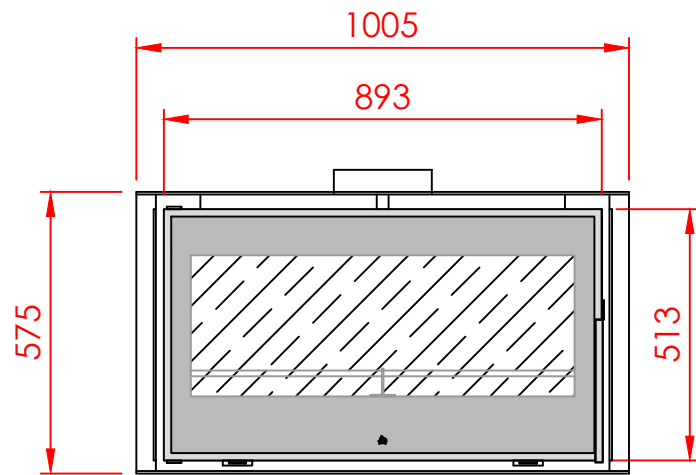

TOP

FRONT

SIDE

Series:	UNIVERSAL
Model:	Pi
Type:	90/55
Specials:	

All dimensions in mm
 General dimension tolerances up to 7mm
 All illustrations and drawings are protected by copyright.
 Exploitation or publication, even of individual details,
 only with our permission.
 Technical changes and errors reserved.