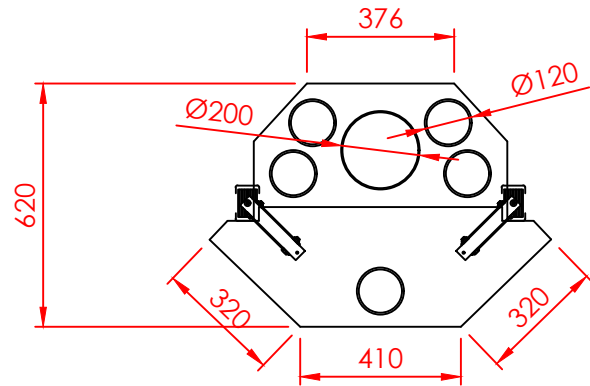

Series:	PRISMA
Model:	Prisma
Type:	60
Specials:	AERO

All dimensions in mm
General dimension tolerances up to 7mm
All illustrations and drawings are protected by copyright.
Exploitation or publication, even of individual details,
only with our permission.
Technical changes and errors reserved.

REGAL FIRE

Nea Redestos, Themi, 57001
Thessaloniki GREECE
t: +30 2310 461386 f: +30 2310 461493
e: info@regal.com.gr
www.tzakiaregal.gr | www.regal.com.gr