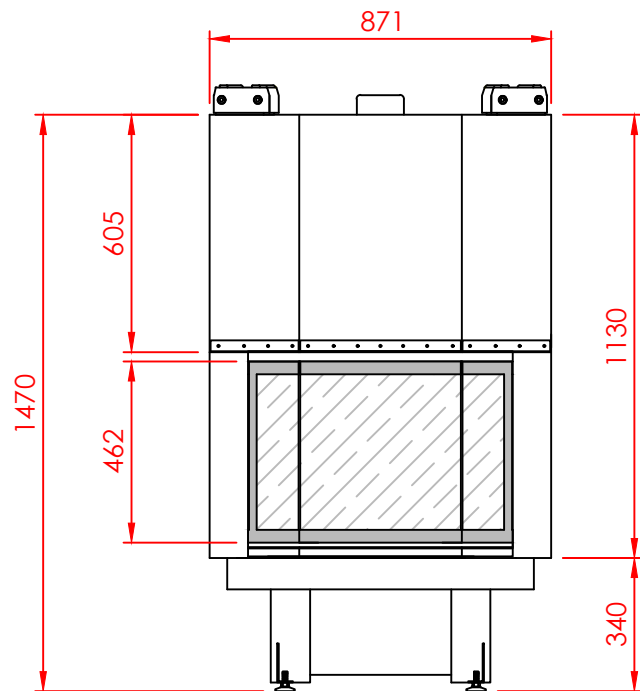

Series:	PRISMA
Model:	Prisma
Type:	60
Specials:	AERO

All dimensions in mm
General dimension tolerances up to 7mm
All illustrations and drawings are protected by copyright.
Exploitation or publication, even of individual details,
only with our permission.
Technical changes and errors reserved.

REGAL FIRE

Nea Redestos, Themi, 57001
Thessaloniki GREECE
t: +30 2310 461386 f: +30 2310 461493
e: info@regal.com.gr
www.tzakiaregal.gr | www.regal.com.gr