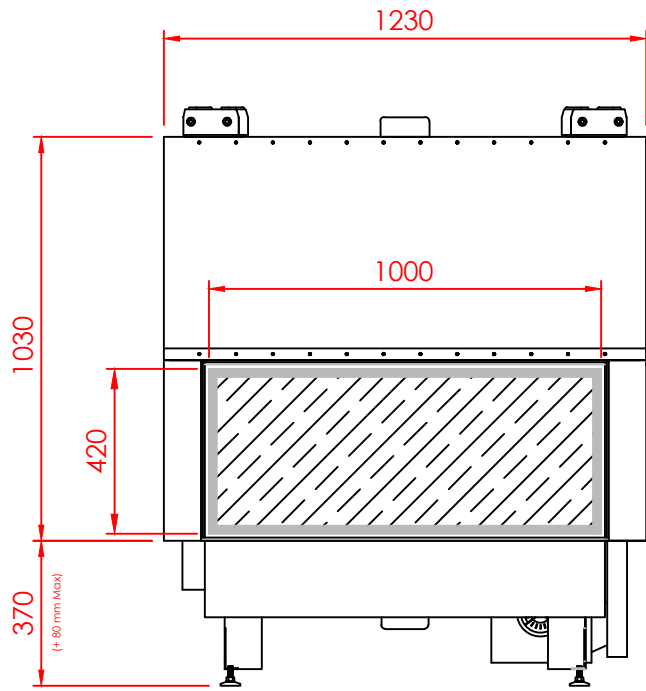

Top

Front

Side

Series:	TUNNEL
Model:	Architectural
Type:	100x42
Specials:	DOOR

All dimensions in mm
 General dimension tolerances up to 7mm
 All illustrations and drawings are protected by copyright.
 Exploitation or publication, even of individual details,
 only with our permission.
 Technical changes and errors reserved.

Nea Redestos, Themi, 57001
 Thessaloniki GREECE
 t: +30 2310 461386 f: +30 2310 461493
 e: info@regal.com.gr
 www.tzakiaregal.gr | www.regal.com.gr

Top

Front

Side

Series:	TUNNEL
Model:	Architectural
Type:	100x42
Specials:	AERO

All dimensions in mm
 General dimension tolerances up to 7mm
 All illustrations and drawings are protected by copyright.
 Exploitation or publication, even of individual details,
 only with our permission.
 Technical changes and errors reserved.