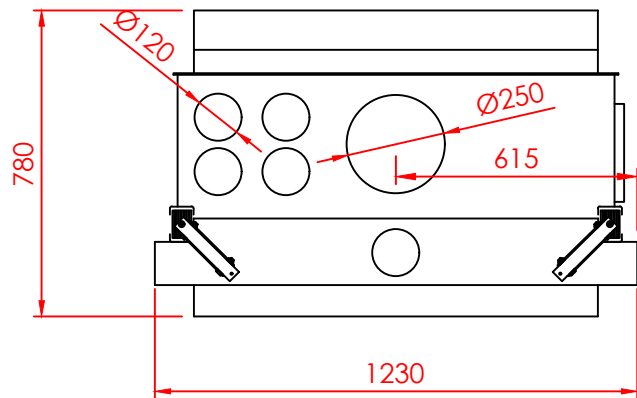

Top

Series:	TUNNEL
Model:	Architectural
Type:	100x42
Specials:	AERO

All dimensions in mm
General dimension tolerances up to 7mm
All illustrations and drawings are protected by copyright.
Exploitation or publication, even of individual details,
only with our permission.
Technical changes and errors reserved.

Nea Redestos, Themi, 57001
Thessaloniki GREECE
t: +30 2310 461386 f: +30 2310 461493
e: info@regal.com.gr
www.tzakiaregal.gr | www.regal.com.gr