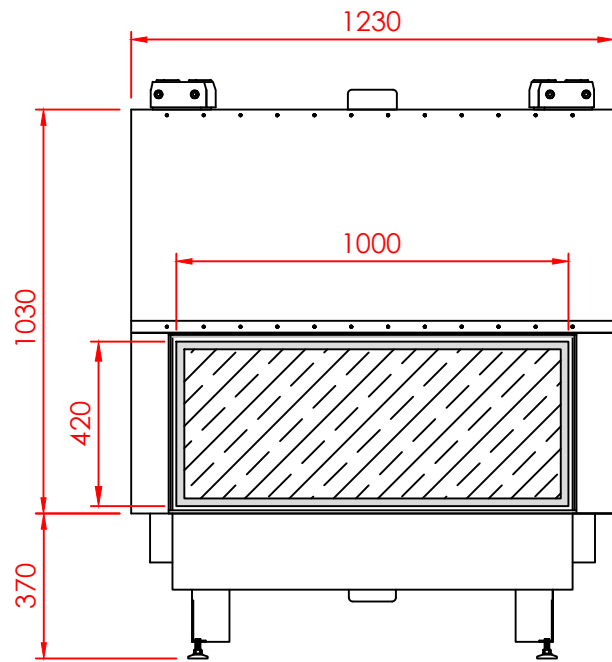

Top

Front

Side

Series:	TUNNEL
Model:	Architectural
Type:	100x42
Specials:	DOOR

All dimensions in mm
 General dimension tolerances up to 7mm
 All illustrations and drawings are protected by copyright.
 Exploitation or publication, even of individual details,
 only with our permission.
 Technical changes and errors reserved.

All dimensions in mm
 General dimension tolerances up to 7mm
 All illustrations and drawings are protected by copyright.
 Exploitation or publication, even of individual details,
 only with our permission.
 Technical changes and errors reserved.