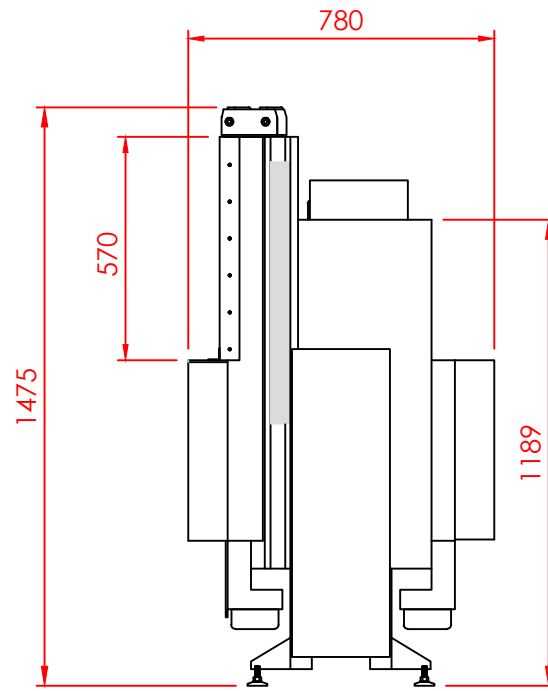

Top

Front

Side

Series:	TUNNEL
Model:	Architectural
Type:	100x42
Specials:	DOOR

All dimensions in mm
 General dimension tolerances up to 7mm
 All illustrations and drawings are protected by copyright.
 Exploitation or publication, even of individual details,
 only with our permission.
 Technical changes and errors reserved.

Nea Redestos, Themi, 57001
 Thessaloniki GREECE
 t: +30 2310 461386 f: +30 2310 461493
 e: info@regal.com.gr
 www.tzakiaregal.gr | www.regal.com.gr

Top

Front

Side

Series:	TUNNEL
Model:	Architectural
Type:	100x42
Specials:	AERO

All dimensions in mm
 General dimension tolerances up to 7mm
 All illustrations and drawings are protected by copyright.
 Exploitation or publication, even of individual details,
 only with our permission.
 Technical changes and errors reserved.