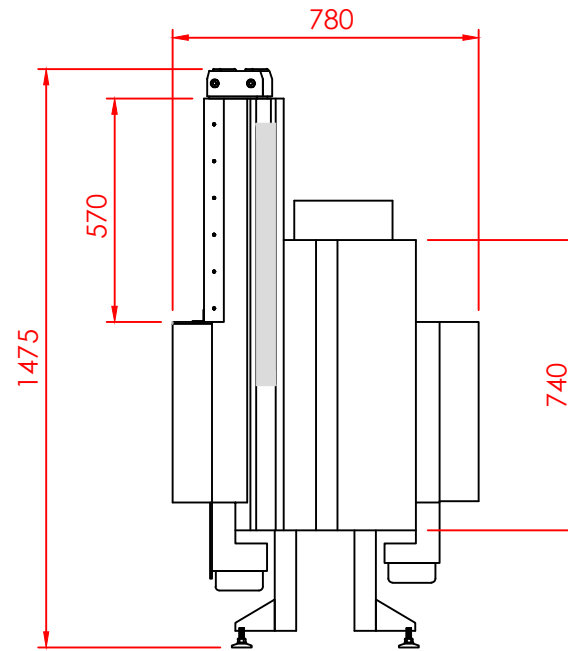

Top

Front

Side

Series:	TUNNEL
Model:	Architectural
Type:	100x42
Specials:	DOOR

All dimensions in mm
 General dimension tolerances up to 7mm
 All illustrations and drawings are protected by copyright.
 Exploitation or publication, even of individual details,
 only with our permission.
 Technical changes and errors reserved.

Nea Redestos, Themi, 57001
 Thessaloniki GREECE
 t: +30 2310 461386 f: +30 2310 461493
 e: info@regal.com.gr
 www.tzakiaregal.gr | www.regal.com.gr

Top

Front

Side

Series:	TUNNEL
Model:	Architectural
Type:	100x42
Specials:	AERO

All dimensions in mm
 General dimension tolerances up to 7mm
 All illustrations and drawings are protected by copyright.
 Exploitation or publication, even of individual details,
 only with our permission.
 Technical changes and errors reserved.