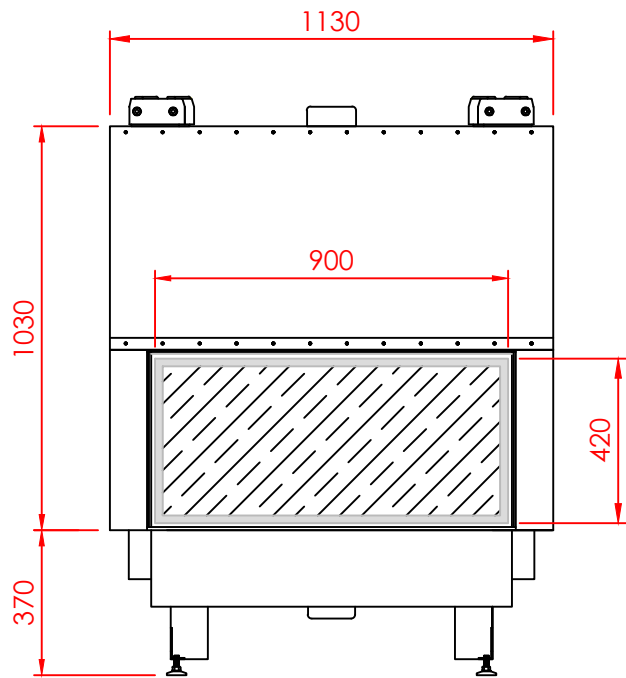

Top

Front

Side

Series:	TUNNEL
Model:	Architectural
Type:	90x42
Specials:	DOOR

All dimensions in mm
 General dimension tolerances up to 7mm
 All illustrations and drawings are protected by copyright.
 Exploitation or publication, even of individual details,
 only with our permission.
 Technical changes and errors reserved.

Nea Redestos, Themi, 57001
 Thessaloniki GREECE
 t: +30 2310 461386 f: +30 2310 461493
 e: info@regal.com.gr
 www.tzakiaregal.gr | www.regal.com.gr

Series:	TUNNEL
Model:	Architectural
Type:	90x42
Specials:	AERO
<p>All dimensions in mm General dimension tolerances up to 7mm All illustrations and drawings are protected by copyright. Exploitation or publication, even of individual details, only with our permission. Technical changes and errors reserved.</p>	
 <p>REGAL FIRE</p> <p>Nea Redestos, Themi, 57001 Thessaloniki GREECE t: +30 2310 461386 f: +30 2310 461493 e: info@regal.com.gr www.tzakiaregal.gr www.regal.com.gr</p>	