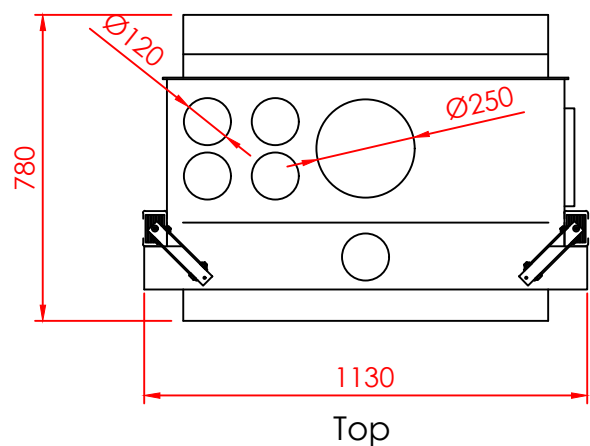

Top

Front

Side

Series:	TUNNEL
Model:	Architectural
Type:	90x42
Specials:	DOOR

All dimensions in mm
 General dimension tolerances up to 7mm
 All illustrations and drawings are protected by copyright.
 Exploitation or publication, even of individual details,
 only with our permission.
 Technical changes and errors reserved.

Nea Redestos, Themi, 57001
 Thessaloniki GREECE
 t: +30 2310 461386 f: +30 2310 461493
 e: info@regal.com.gr
 www.tzakiaregal.gr | www.regal.com.gr

Series:	TUNNEL
Model:	Architectural
Type:	90x42
Specials:	AERO
<p>All dimensions in mm General dimension tolerances up to 7mm All illustrations and drawings are protected by copyright. Exploitation or publication, even of individual details, only with our permission. Technical changes and errors reserved.</p>	
 <p>REGAL FIRE</p> <p>Nea Redestos, Themi, 57001 Thessaloniki GREECE t: +30 2310 461386 f: +30 2310 461493 e: info@regal.com.gr www.tzakiaregal.gr www.regal.com.gr</p>	