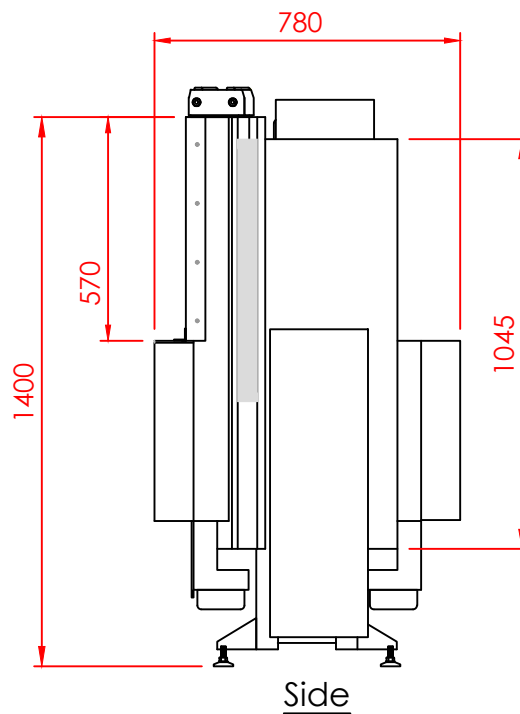

Top

Front

Side

Series:	TUNNEL
Model:	Architectural
Type:	90x42
Specials:	DOOR

All dimensions in mm
 General dimension tolerances up to 7mm
 All illustrations and drawings are protected by copyright.
 Exploitation or publication, even of individual details,
 only with our permission.
 Technical changes and errors reserved.

Nea Redestos, Themi, 57001
 Thessaloniki GREECE
 t: +30 2310 461386 f: +30 2310 461493
 e: info@regal.com.gr
 www.tzakiaregal.gr | www.regal.com.gr

Series:	TUNNEL
Model:	Architectural
Type:	90x42
Specials:	AERO
<p>All dimensions in mm General dimension tolerances up to 7mm All illustrations and drawings are protected by copyright. Exploitation or publication, even of individual details, only with our permission. Technical changes and errors reserved.</p>	
 <p>REGAL FIRE</p> <p>Nea Redestos, Themi, 57001 Thessaloniki GREECE t: +30 2310 461386 f: +30 2310 461493 e: info@regal.com.gr www.tzakiaregal.gr www.regal.com.gr</p>	