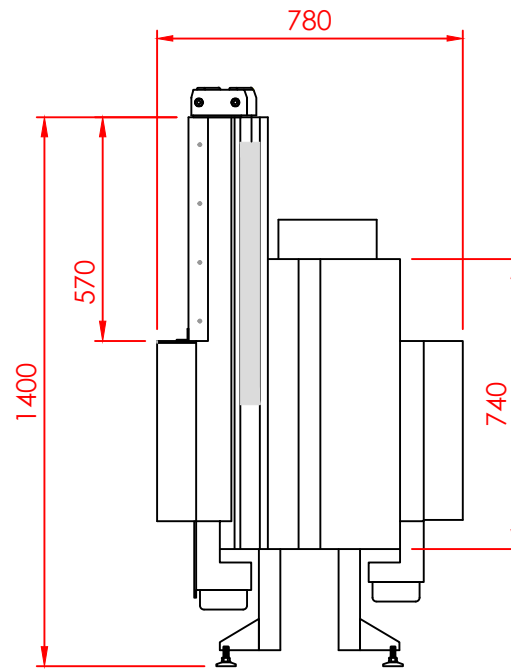

Top

Front

Side

Series:	TUNNEL
Model:	Architectural
Type:	90x42
Specials:	DOOR

All dimensions in mm
 General dimension tolerances up to 7mm
 All illustrations and drawings are protected by copyright.
 Exploitation or publication, even of individual details,
 only with our permission.
 Technical changes and errors reserved.

Nea Redestos, Themi, 57001
 Thessaloniki GREECE
 t: +30 2310 461386 f: +30 2310 461493
 e: info@regal.com.gr
 www.tzakiaregal.gr | www.regal.com.gr

Series:	TUNNEL
Model:	Architectural
Type:	90x42
Specials:	AERO
<p>All dimensions in mm General dimension tolerances up to 7mm All illustrations and drawings are protected by copyright. Exploitation or publication, even of individual details, only with our permission. Technical changes and errors reserved.</p>	
 <p>REGAL FIRE</p> <p>Nea Redestos, Themi, 57001 Thessaloniki GREECE t: +30 2310 461386 f: +30 2310 461493 e: info@regal.com.gr www.tzakiaregal.gr www.regal.com.gr</p>	