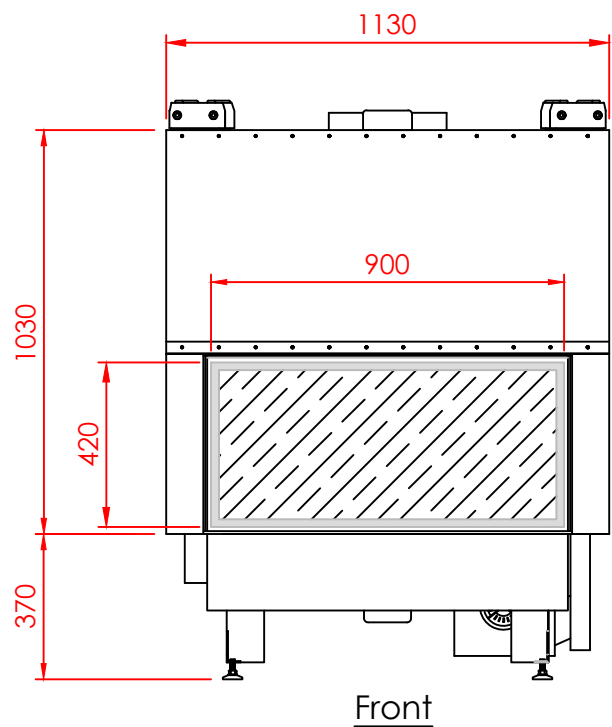

Top

Front

Side

Series:	TUNNEL
Model:	Architectural
Type:	90x42
Specials:	DOOR

All dimensions in mm
 General dimension tolerances up to 7mm
 All illustrations and drawings are protected by copyright.
 Exploitation or publication, even of individual details,
 only with our permission.
 Technical changes and errors reserved.

Nea Redestos, Themi, 57001
 Thessaloniki GREECE
 t: +30 2310 461386 f: +30 2310 461493
 e: info@regal.com.gr
 www.tzakiaregal.gr | www.regal.com.gr

Series:	TUNNEL
Model:	Architectural
Type:	90x42
Specials:	AERO
<p>All dimensions in mm General dimension tolerances up to 7mm All illustrations and drawings are protected by copyright. Exploitation or publication, even of individual details, only with our permission. Technical changes and errors reserved.</p>	
 <p>REGAL FIRE</p> <p>Nea Redestos, Themi, 57001 Thessaloniki GREECE t: +30 2310 461386 f: +30 2310 461493 e: info@regal.com.gr www.tzakiaregal.gr www.regal.com.gr</p>	