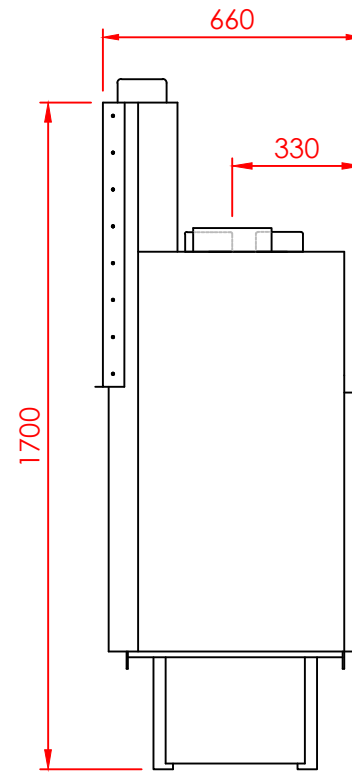

Top

Front

Side

Series:	TUNNEL
Model:	MAJARDA
Type:	D70
Specials:	AERO

All dimensions in mm
 General dimension tolerances up to 7mm
 All illustrations and drawings are protected by copyright.
 Exploitation or publication, even of individual details,
 only with our permission.
 Technical changes and errors reserved.