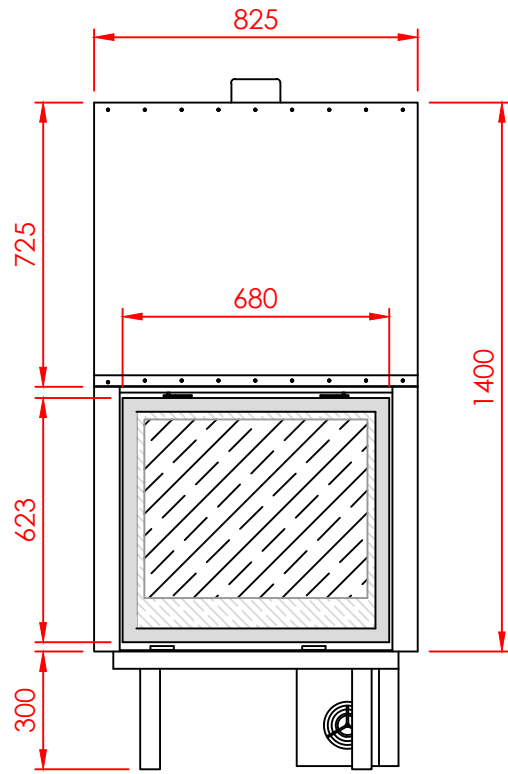

Top

Front

Side

Series:	TUNNEL
Model:	MAJARDA
Type:	D70
Specials:	AERO

All dimensions in mm
 General dimension tolerances up to 7mm
 All illustrations and drawings are protected by copyright.
 Exploitation or publication, even of individual details,
 only with our permission.
 Technical changes and errors reserved.