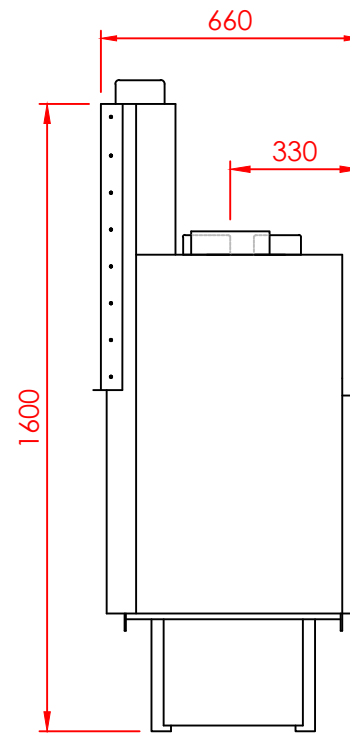

Top

Front

Side

Series:	TUNNEL
Model:	MAJARDA
Type:	D80
Specials:	AERO

All dimensions in mm
 General dimension tolerances up to 7mm
 All illustrations and drawings are protected by copyright.
 Exploitation or publication, even of individual details,
 only with our permission.
 Technical changes and errors reserved.