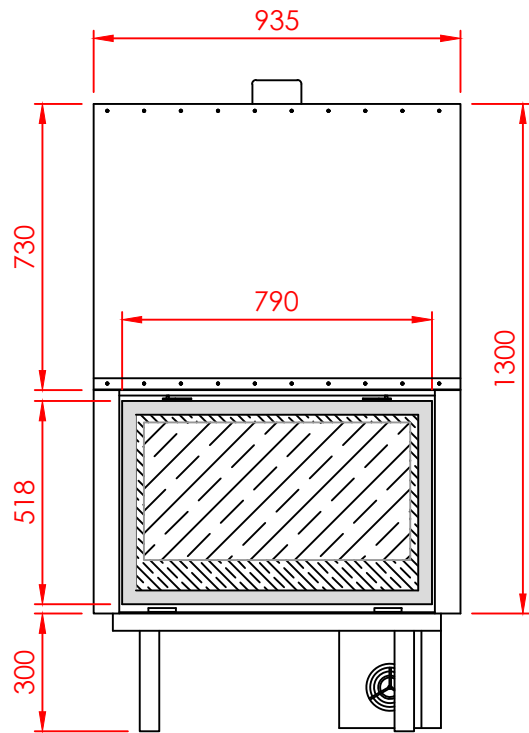

Top

Front

Side

Series:	TUNNEL
Model:	MAJARDA
Type:	D80
Specials:	AERO

All dimensions in mm
 General dimension tolerances up to 7mm
 All illustrations and drawings are protected by copyright.
 Exploitation or publication, even of individual details,
 only with our permission.
 Technical changes and errors reserved.