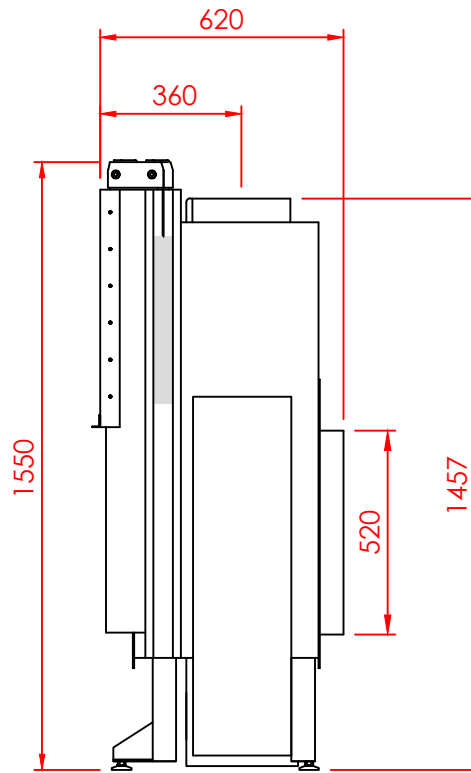

Top

Front

Side

Series:	TUNNEL
Model:	Minimal
Type:	105
Specials:	AERO

All dimensions in mm
 General dimension tolerances up to 7mm
 All illustrations and drawings are protected by copyright.
 Exploitation or publication, even of individual details,
 only with our permission.
 Technical changes and errors reserved.