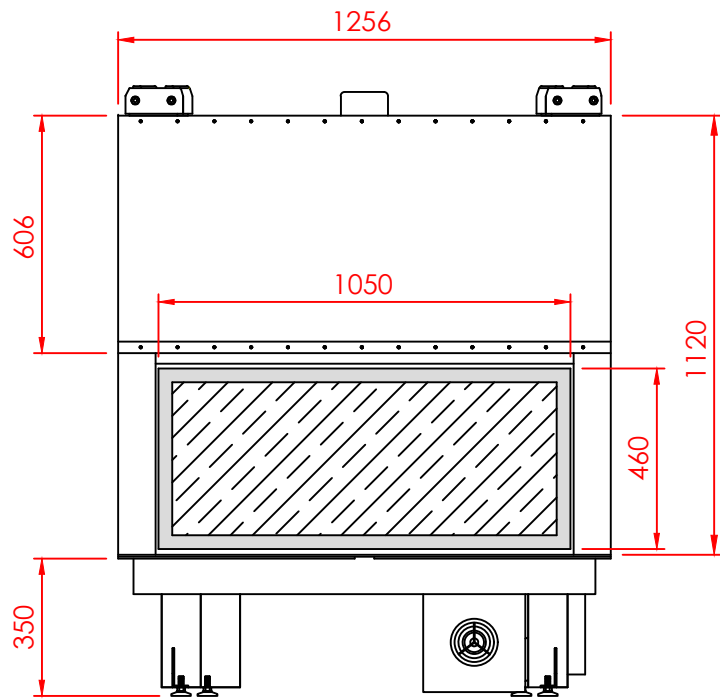

Top

Front

Side

Series:	TUNNEL
Model:	Minimal
Type:	105
Specials:	AERO

All dimensions in mm
 General dimension tolerances up to 7mm
 All illustrations and drawings are protected by copyright.
 Exploitation or publication, even of individual details,
 only with our permission.
 Technical changes and errors reserved.