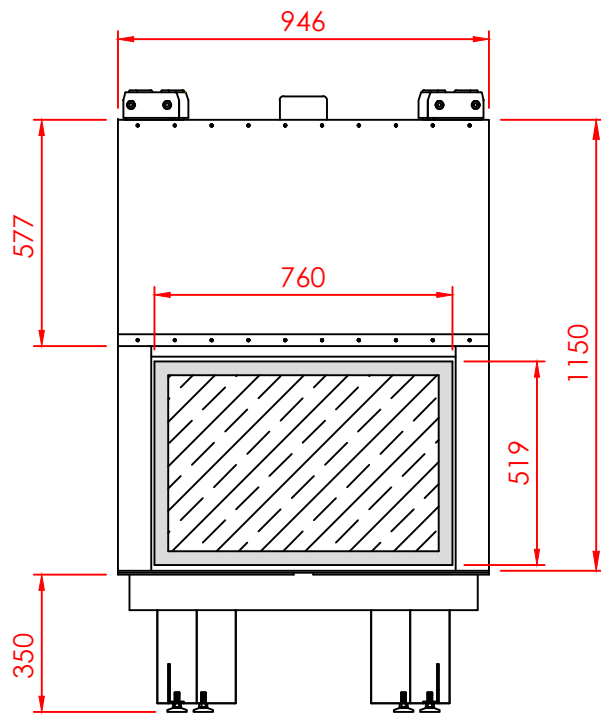

Top

Front

Side

Series:	TUNNEL
Model:	Optimal
Type:	80
Specials:	DOOR

All dimensions in mm
 General dimension tolerances up to 7mm
 All illustrations and drawings are protected by copyright.
 Exploitation or publication, even of individual details,
 only with our permission.
 Technical changes and errors reserved.

All dimensions in mm
 General dimension tolerances up to 7mm
 All illustrations and drawings are protected by copyright.
 Exploitation or publication, even of individual details,
 only with our permission.
 Technical changes and errors reserved.