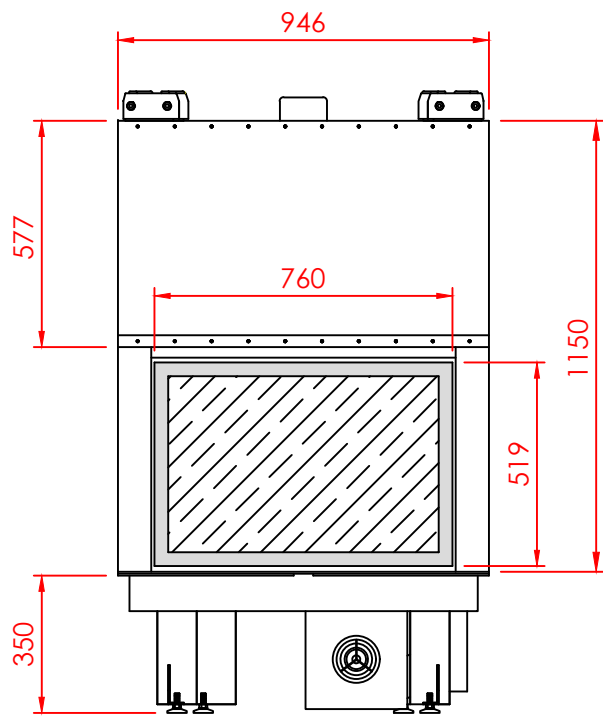

Front

Series:	TUNNEL
Model:	Optimal
Type:	80
Specials:	AERO

All dimensions in mm
General dimension tolerances up to 7mm
All illustrations and drawings are protected by copyright.
Exploitation or publication, even of individual details,
only with our permission.
Technical changes and errors reserved.

REGAL FIRE

Nea Redestos, Themi, 57001
Thessaloniki GREECE
t: +30 2310 461386 f: +30 2310 461493
e: info@regal.com.gr
www.tzakiaregal.gr | www.regal.com.gr