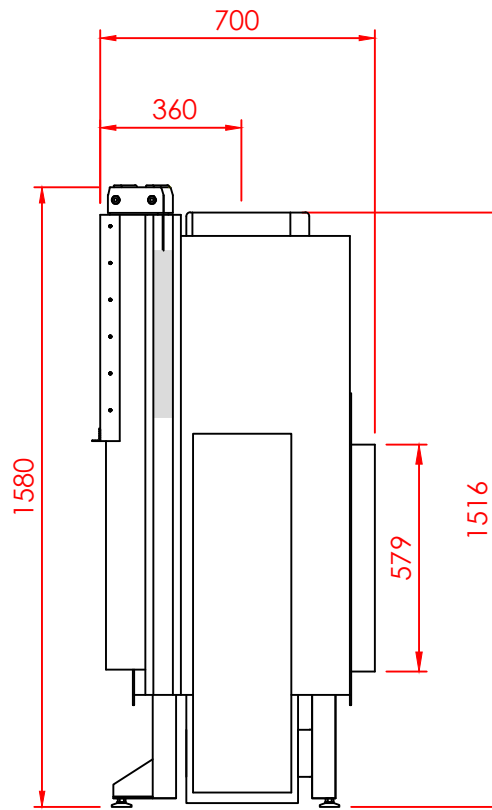

Top

Front

Side

Series:	TUNNEL
Model:	Optimal
Type:	80
Specials:	DOOR

All dimensions in mm
 General dimension tolerances up to 7mm
 All illustrations and drawings are protected by copyright.
 Exploitation or publication, even of individual details,
 only with our permission.
 Technical changes and errors reserved.

Nea Redestos, Themi, 57001
 Thessaloniki GREECE
 t: +30 2310 461386 f: +30 2310 461493
 e: info@regal.com.gr
 www.tzakiaregal.gr | www.regal.com.gr

Top

Front

Side

Series:	TUNNEL
Model:	Optimal
Type:	80
Specials:	AERO

All dimensions in mm
 General dimension tolerances up to 7mm
 All illustrations and drawings are protected by copyright.
 Exploitation or publication, even of individual details,
 only with our permission.
 Technical changes and errors reserved.