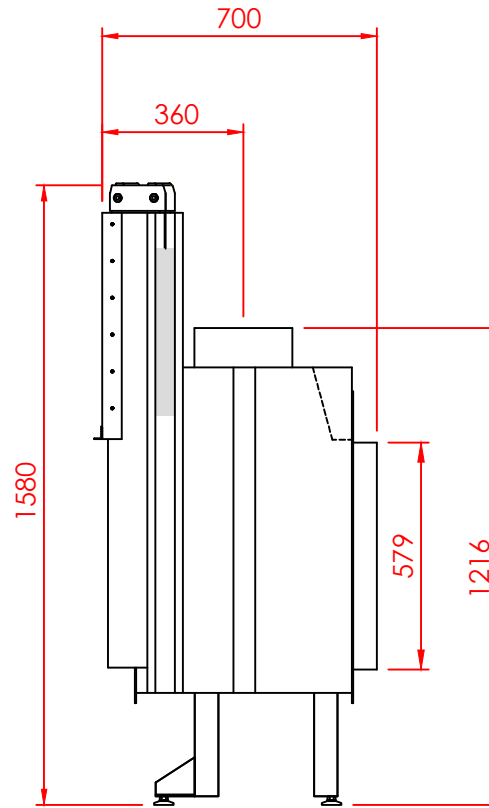

Top

Front

Side

Series:	TUNNEL
Model:	Optimal
Type:	80
Specials:	DOOR

All dimensions in mm
 General dimension tolerances up to 7mm
 All illustrations and drawings are protected by copyright.
 Exploitation or publication, even of individual details,
 only with our permission.
 Technical changes and errors reserved.

Nea Redestos, Themi, 57001
 Thessaloniki GREECE
 t: +30 2310 461386 f: +30 2310 461493
 e: info@regal.com.gr
 www.tzakiaregal.gr | www.regal.com.gr

Top

Front

Side

Series:	TUNNEL
Model:	Optimal
Type:	80
Specials:	AERO

All dimensions in mm
 General dimension tolerances up to 7mm
 All illustrations and drawings are protected by copyright.
 Exploitation or publication, even of individual details,
 only with our permission.
 Technical changes and errors reserved.