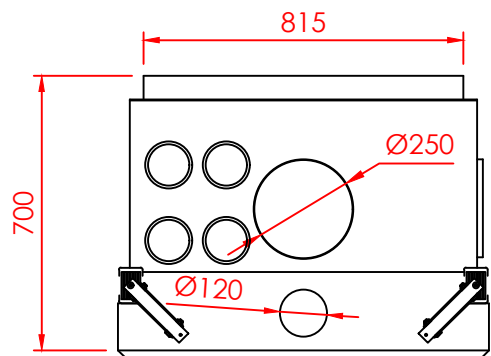

Top

Series:	TUNNEL
Model:	Optimal
Type:	80
Specials:	AERO

All dimensions in mm
General dimension tolerances up to 7mm
All illustrations and drawings are protected by copyright.
Exploitation or publication, even of individual details,
only with our permission.
Technical changes and errors reserved.

REGAL FIRE

Nea Redestos, Themi, 57001
Thessaloniki GREECE
t: +30 2310 461386 f: +30 2310 461493
e: info@regal.com.gr
www.tzakiaregal.gr | www.regal.com.gr