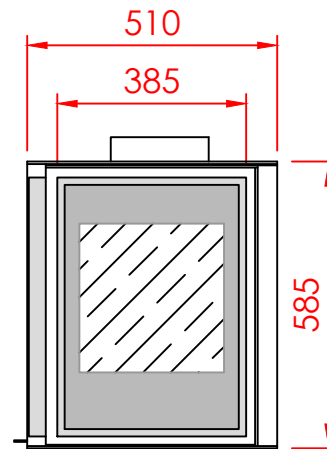

TOP

FRONT

SIDE

Series: **UNIVERSAL**

Model: DESIGN CORNER

Type: 80/55

Specials:

All dimensions in mm
 General dimension tolerances up to 7mm
 All illustrations and drawings are protected by copyright.
 Exploitation or publication, even of individual details,
 only with our permission.
 Technical changes and errors reserved.