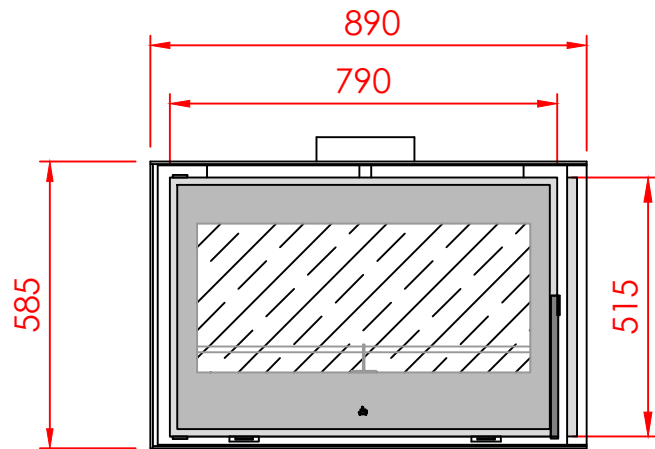

TOP

FRONT

SIDE

Series: **UNIVERSAL**

Model: DESIGN CORNER

Type: 80/55

Specials:

All dimensions in mm
 General dimension tolerances up to 7mm
 All illustrations and drawings are protected by copyright.
 Exploitation or publication, even of individual details,
 only with our permission.
 Technical changes and errors reserved.