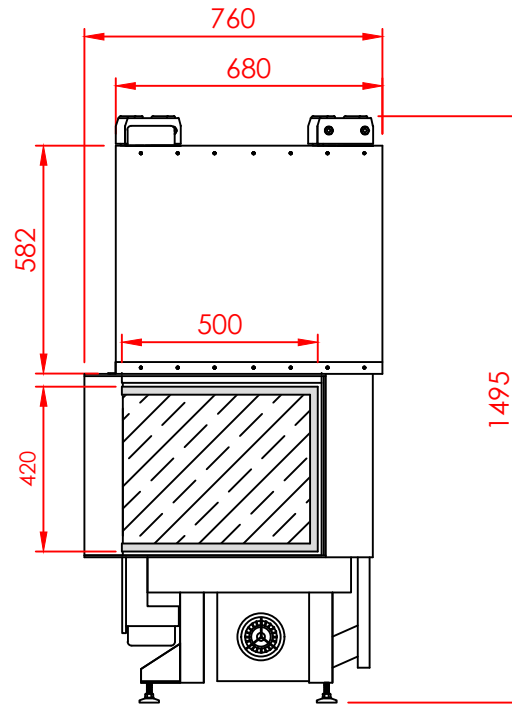

Top

Side

Front

Series:	<b>CORNER</b>
Model:	Architectural
Type:	119x42 L/R
Specials:	AERO

All dimensions in mm  
 General dimension tolerances up to 7mm  
 All illustrations and drawings are protected by copyright.  
 Exploitation or publication, even of individual details,  
 only with our permission.  
 Technical changes and errors reserved.