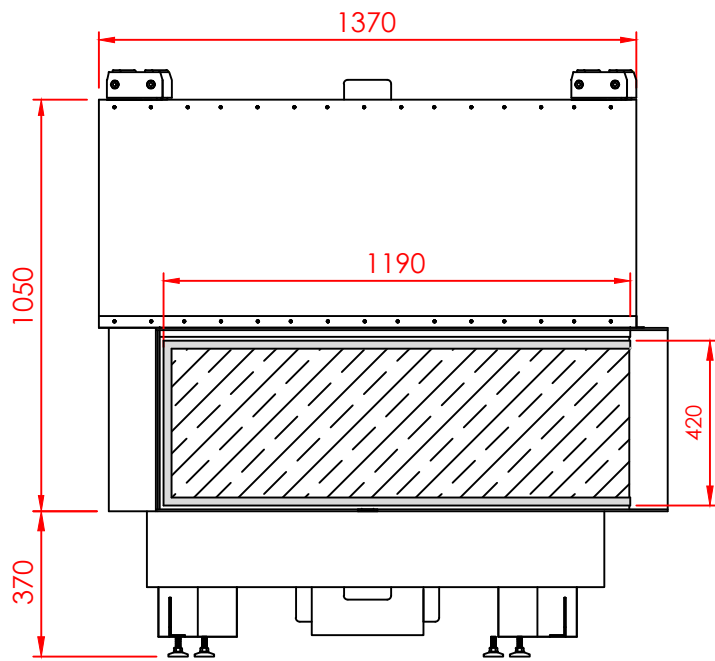

Top

Side

Front

Series:	<b>CORNER</b>
Model:	Architectural
Type:	119x42 L/R
Specials:	AERO

All dimensions in mm  
 General dimension tolerances up to 7mm  
 All illustrations and drawings are protected by copyright.  
 Exploitation or publication, even of individual details,  
 only with our permission.  
 Technical changes and errors reserved.