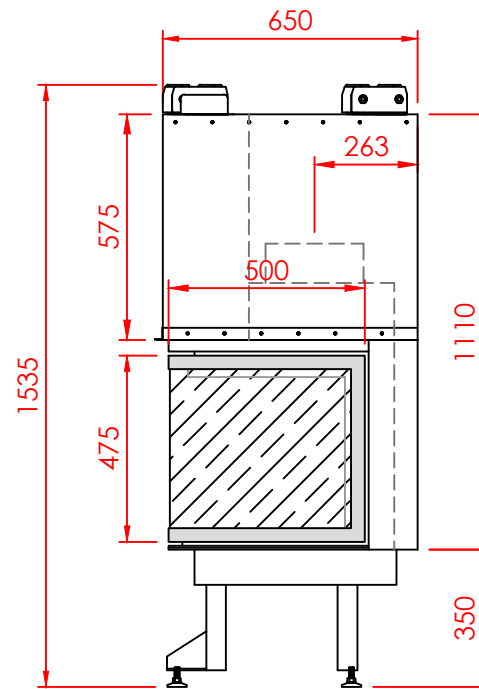

Top

Front

Side

Series:	CORNER
Model:	CORNER
Type:	90 L/R
Specials:	DOOR

All dimensions in mm
 General dimension tolerances up to 7mm
 All illustrations and drawings are protected by copyright.
 Exploitation or publication, even of individual details,
 only with our permission.
 Technical changes and errors reserved.

Nea Redestos, Themi, 57001
 Thessaloniki GREECE
 t: +30 2310 461386 f: +30 2310 461493
 e: info@regal.com.gr
 www.tzakiaregal.gr | www.regal.com.gr

Top

Front

Side

Series:	CORNER
Model:	CORNER
Type:	90 L/R
Specials:	AERO

All dimensions in mm
 General dimension tolerances up to 7mm
 All illustrations and drawings are protected by copyright.
 Exploitation or publication, even of individual details,
 only with our permission.
 Technical changes and errors reserved.