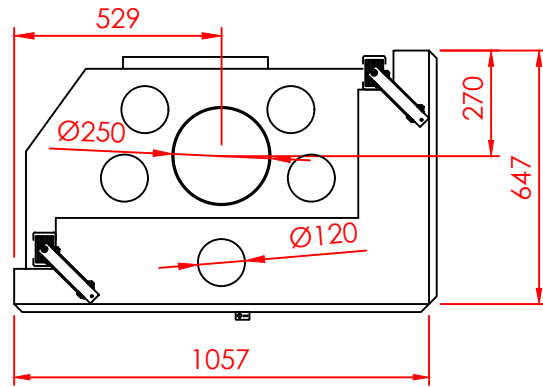

Top

Front

Side

Series:	CORNER
Model:	CORNER
Type:	90 L/R
Specials:	DOOR

All dimensions in mm
 General dimension tolerances up to 7mm
 All illustrations and drawings are protected by copyright.
 Exploitation or publication, even of individual details,
 only with our permission.
 Technical changes and errors reserved.

Nea Redestos, Themi, 57001
 Thessaloniki GREECE
 t: +30 2310 461386 f: +30 2310 461493
 e: info@regal.com.gr
 www.tzakiaregal.gr | www.regal.com.gr

Top

Front

Side

Series:	CORNER
Model:	CORNER
Type:	90 L/R
Specials:	AERO

All dimensions in mm
 General dimension tolerances up to 7mm
 All illustrations and drawings are protected by copyright.
 Exploitation or publication, even of individual details,
 only with our permission.
 Technical changes and errors reserved.