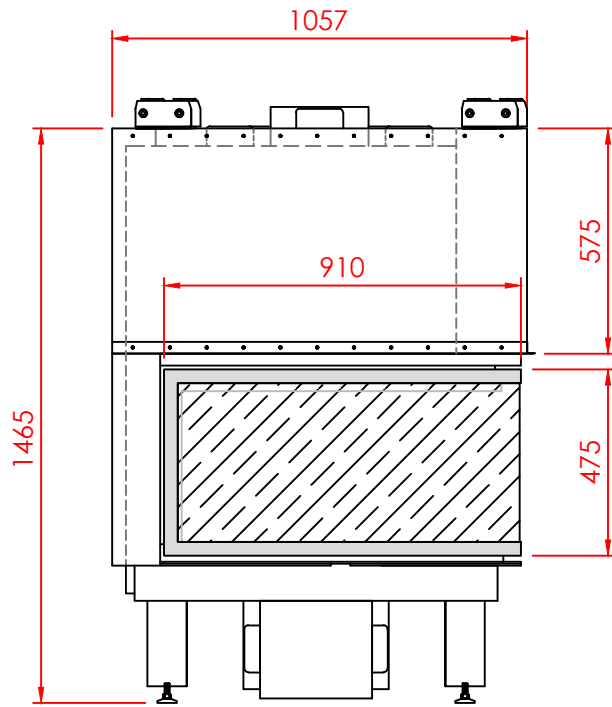

Top

Front

Side

Series:	CORNER
Model:	CORNER
Type:	90 L/R
Specials:	DOOR

All dimensions in mm
 General dimension tolerances up to 7mm
 All illustrations and drawings are protected by copyright.
 Exploitation or publication, even of individual details,
 only with our permission.
 Technical changes and errors reserved.

Nea Redestos, Themi, 57001
 Thessaloniki GREECE
 t: +30 2310 461386 f: +30 2310 461493
 e: info@regal.com.gr
 www.tzakiaregal.gr | www.regal.com.gr

Top

Front

Side

Series:	CORNER
Model:	CORNER
Type:	90 L/R
Specials:	AERO

All dimensions in mm
 General dimension tolerances up to 7mm
 All illustrations and drawings are protected by copyright.
 Exploitation or publication, even of individual details,
 only with our permission.
 Technical changes and errors reserved.