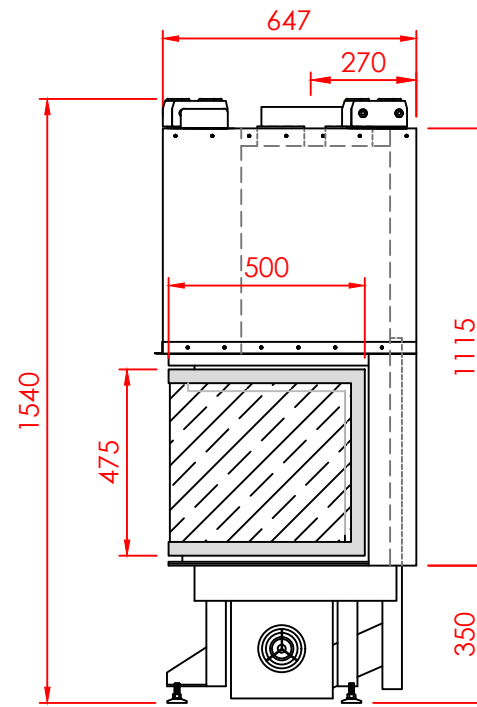

Top

Front

Side

Series:	CORNER
Model:	CORNER
Type:	90 L/R
Specials:	DOOR

All dimensions in mm
 General dimension tolerances up to 7mm
 All illustrations and drawings are protected by copyright.
 Exploitation or publication, even of individual details,
 only with our permission.
 Technical changes and errors reserved.

Nea Redestos, Themi, 57001
 Thessaloniki GREECE
 t: +30 2310 461386 f: +30 2310 461493
 e: info@regal.com.gr
 www.tzakiaregal.gr | www.regal.com.gr

Top

Front

Side

Series:	CORNER
Model:	CORNER
Type:	90 L/R
Specials:	AERO

All dimensions in mm
 General dimension tolerances up to 7mm
 All illustrations and drawings are protected by copyright.
 Exploitation or publication, even of individual details,
 only with our permission.
 Technical changes and errors reserved.