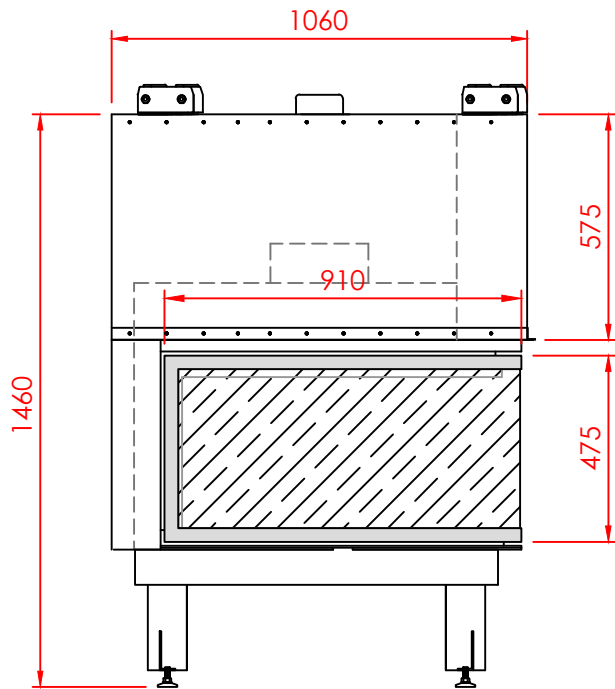

Top

Front

Side

Series:	CORNER
Model:	CORNER
Type:	90 L/R
Specials:	DOOR

All dimensions in mm
 General dimension tolerances up to 7mm
 All illustrations and drawings are protected by copyright.
 Exploitation or publication, even of individual details,
 only with our permission.
 Technical changes and errors reserved.

Nea Redestos, Themi, 57001
 Thessaloniki GREECE
 t: +30 2310 461386 f: +30 2310 461493
 e: info@regal.com.gr
 www.tzakiaregal.gr | www.regal.com.gr

Top

Front

Side

Series:	CORNER
Model:	CORNER
Type:	90 L/R
Specials:	AERO

All dimensions in mm
 General dimension tolerances up to 7mm
 All illustrations and drawings are protected by copyright.
 Exploitation or publication, even of individual details,
 only with our permission.
 Technical changes and errors reserved.