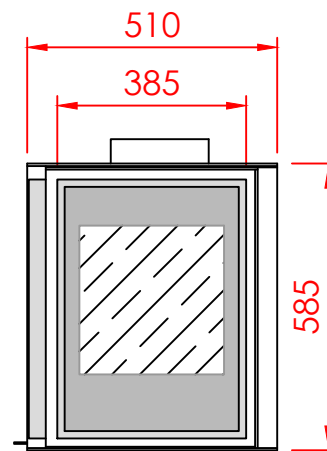

TOP

FRONT

SIDE

Series: **UNIVERSAL**

Model: DESIGN CORNER

Type: 90/55

Specials:

All dimensions in mm
 General dimension tolerances up to 7mm
 All illustrations and drawings are protected by copyright.
 Exploitation or publication, even of individual details,
 only with our permission.
 Technical changes and errors reserved.