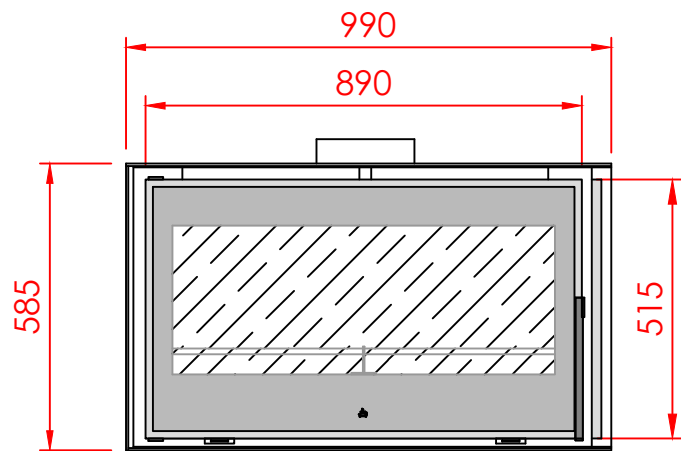

TOP

FRONT

SIDE

Series: **UNIVERSAL**

Model: DESIGN CORNER

Type: 90/55

Specials:

All dimensions in mm
 General dimension tolerances up to 7mm
 All illustrations and drawings are protected by copyright.
 Exploitation or publication, even of individual details,
 only with our permission.
 Technical changes and errors reserved.