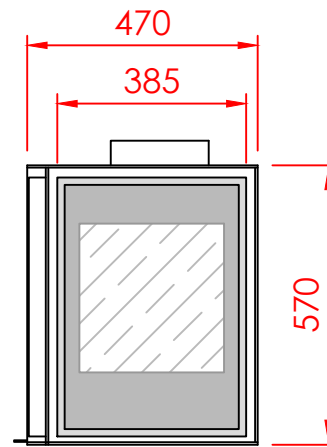

TOP

FRONT

SIDE

Series: **INSERTS**

Model: DESIGN CORNER

Type: 90/55

Specials:

All dimensions in mm  
 General dimension tolerances up to 7mm  
 All illustrations and drawings are protected by copyright.  
 Exploitation or publication, even of individual details,  
 only with our permission.  
 Technical changes and errors reserved.