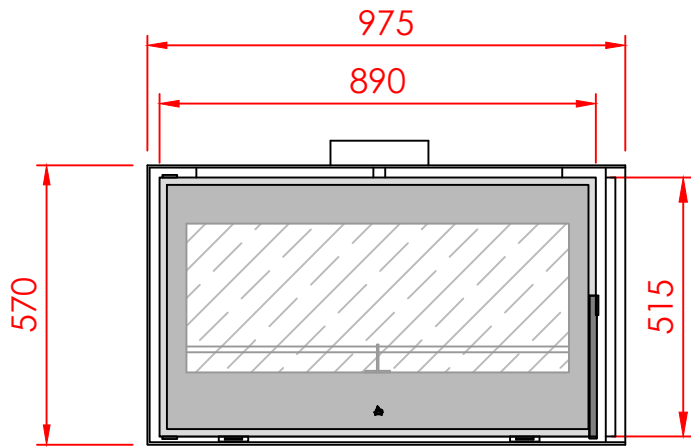

TOP

FRONT

SIDE

Series: **INSERTS**

Model: DESIGN CORNER

Type: 90/55

Specials:

All dimensions in mm  
 General dimension tolerances up to 7mm  
 All illustrations and drawings are protected by copyright.  
 Exploitation or publication, even of individual details,  
 only with our permission.  
 Technical changes and errors reserved.