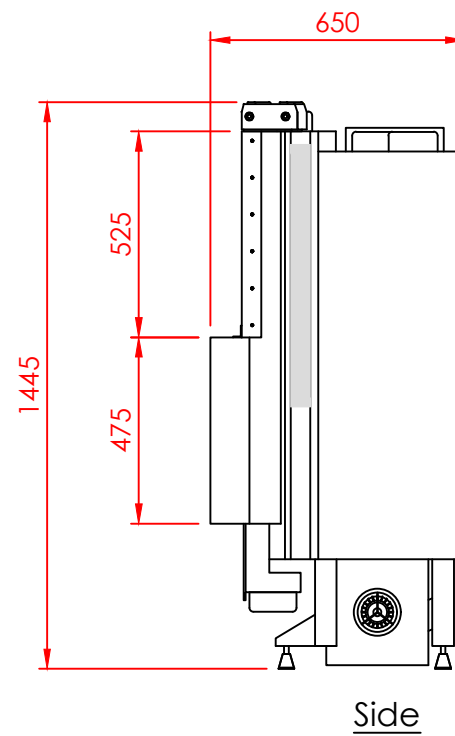

Series:	FLAT
Model:	Architectural
Type:	100x42
Specials:	AERO

All dimensions in mm
General dimension tolerances up to 7mm
All illustrations and drawings are protected by copyright.
Exploitation or publication, even of individual details,
only with our permission.
Technical changes and errors reserved.

Nea Redestos, Themi, 57001
Thessaloniki GREECE
t: +30 2310 461386 f: +30 2310 461493
e: info@regal.com.gr
www.tzakiaregal.gr | www.regal.com.gr