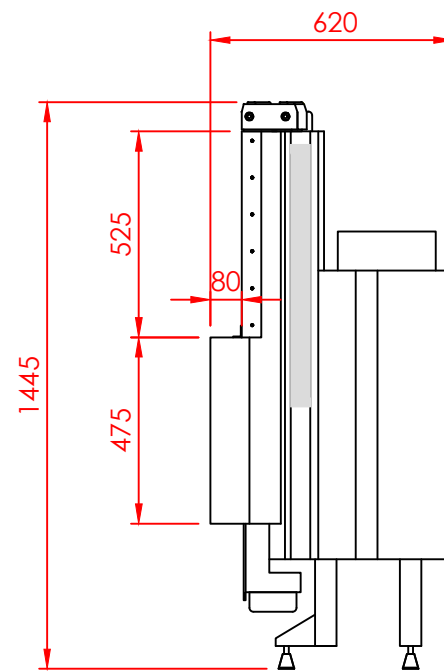

Side

Series:	FLAT
Model:	Architectural
Type:	100x42
Specials:	STD

All dimensions in mm
General dimension tolerances up to 7mm
All illustrations and drawings are protected by copyright.
Exploitation or publication, even of individual details,
only with our permission.
Technical changes and errors reserved.

REGAL FIRE

Nea Redestos, Themi, 57001
Thessaloniki GREECE
t: +30 2310 461386 f: +30 2310 461493
e: info@regal.com.gr
www.tzakiaregal.gr | www.regal.com.gr