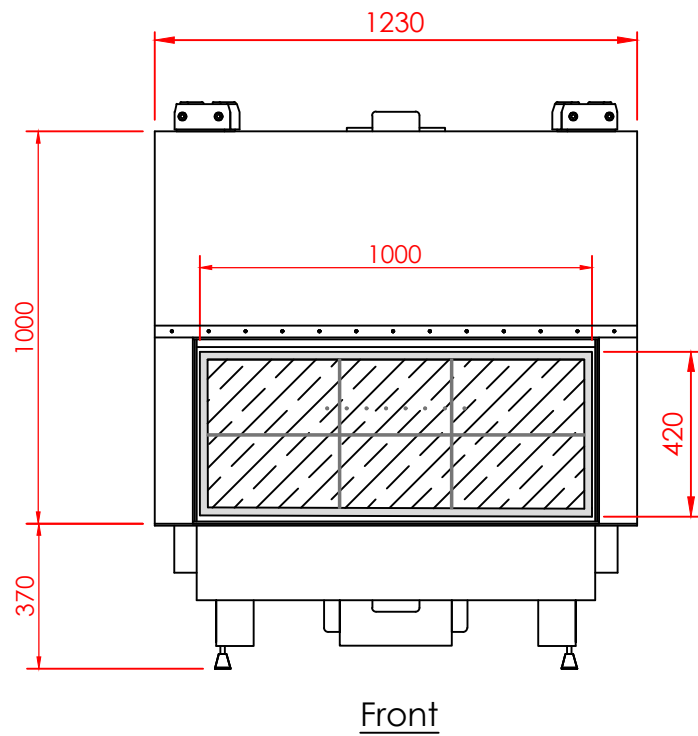

Series:	FLAT
Model:	Architectural
Type:	100x42
Specials:	AERO

All dimensions in mm
General dimension tolerances up to 7mm
All illustrations and drawings are protected by copyright.
Exploitation or publication, even of individual details,
only with our permission.
Technical changes and errors reserved.

Nea Redestos, Themi, 57001
Thessaloniki GREECE
t: +30 2310 461386 f: +30 2310 461493
e: info@regal.com.gr
www.tzakiaregal.gr | www.regal.com.gr