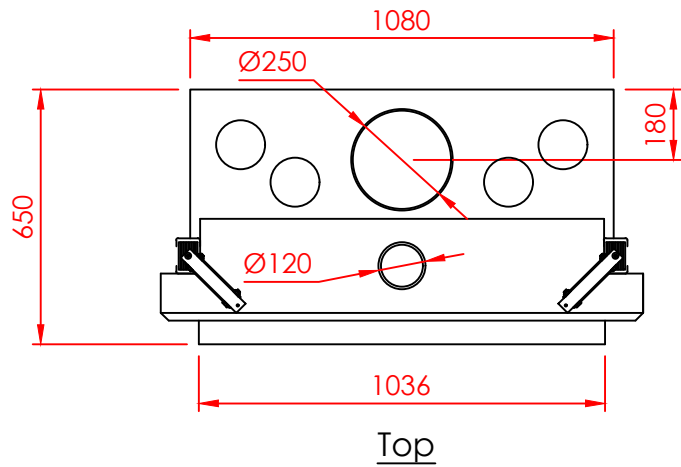

Series:	FLAT
Model:	Architectural
Type:	100x42
Specials:	AERO

All dimensions in mm
General dimension tolerances up to 7mm
All illustrations and drawings are protected by copyright.
Exploitation or publication, even of individual details,
only with our permission.
Technical changes and errors reserved.

Nea Redestos, Themi, 57001
Thessaloniki GREECE
t: +30 2310 461386 f: +30 2310 461493
e: info@regal.com.gr
www.tzakiaregal.gr | www.regal.com.gr