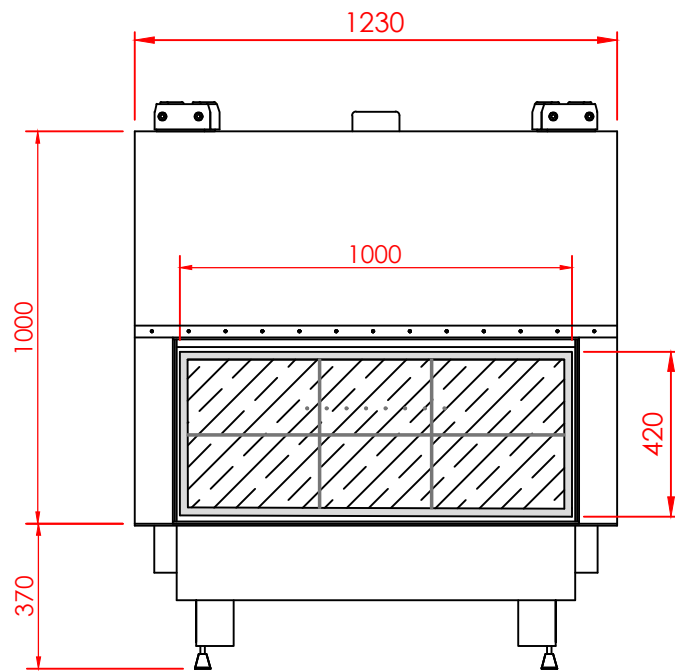

Front

Series:	FLAT
Model:	Architectural
Type:	100x42
Specials:	STD

All dimensions in mm
General dimension tolerances up to 7mm
All illustrations and drawings are protected by copyright.
Exploitation or publication, even of individual details,
only with our permission.
Technical changes and errors reserved.

REGAL FIRE

Nea Redestos, Themi, 57001
Thessaloniki GREECE
t: +30 2310 461386 f: +30 2310 461493
e: info@regal.com.gr
www.tzakiaregal.gr | www.regal.com.gr