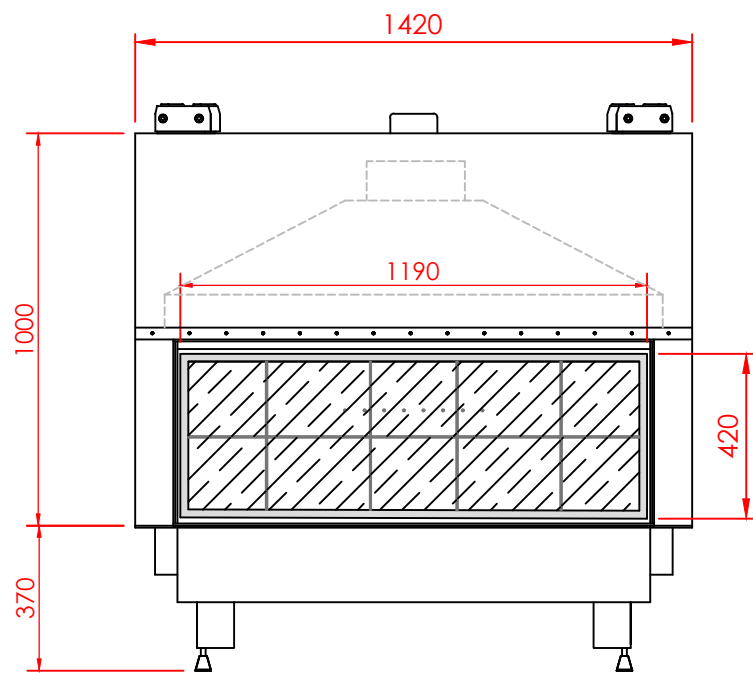

Top

Front

Side

Series:	FLAT
Model:	Architectural
Type:	119x42
Specials:	STD

All dimensions in mm
General dimension tolerances up to 7mm
All illustrations and drawings are protected by copyright.
Exploitation or publication, even of individual details,
only with our permission.
Technical changes and errors reserved.

All dimensions in mm
 General dimension tolerances up to 7mm
 All illustrations and drawings are protected by copyright.
 Exploitation or publication, even of individual details,
 only with our permission.
 Technical changes and errors reserved.