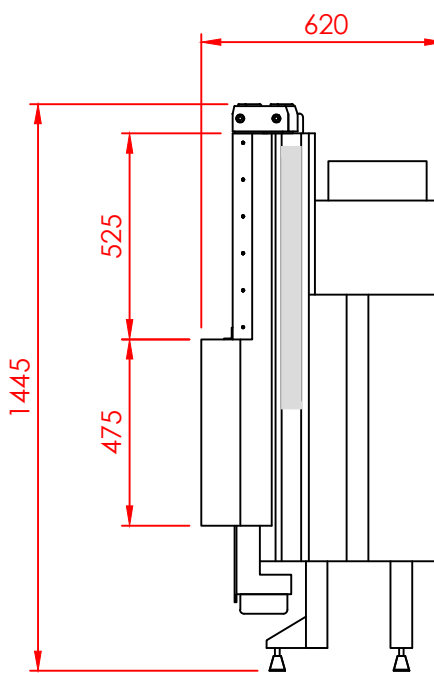

Top

Front

Side

Series:	FLAT
Model:	Architectural
Type:	119x42
Specials:	STD

All dimensions in mm
General dimension tolerances up to 7mm
All illustrations and drawings are protected by copyright.
Exploitation or publication, even of individual details,
only with our permission.
Technical changes and errors reserved.

All dimensions in mm
 General dimension tolerances up to 7mm
 All illustrations and drawings are protected by copyright.
 Exploitation or publication, even of individual details,
 only with our permission.
 Technical changes and errors reserved.