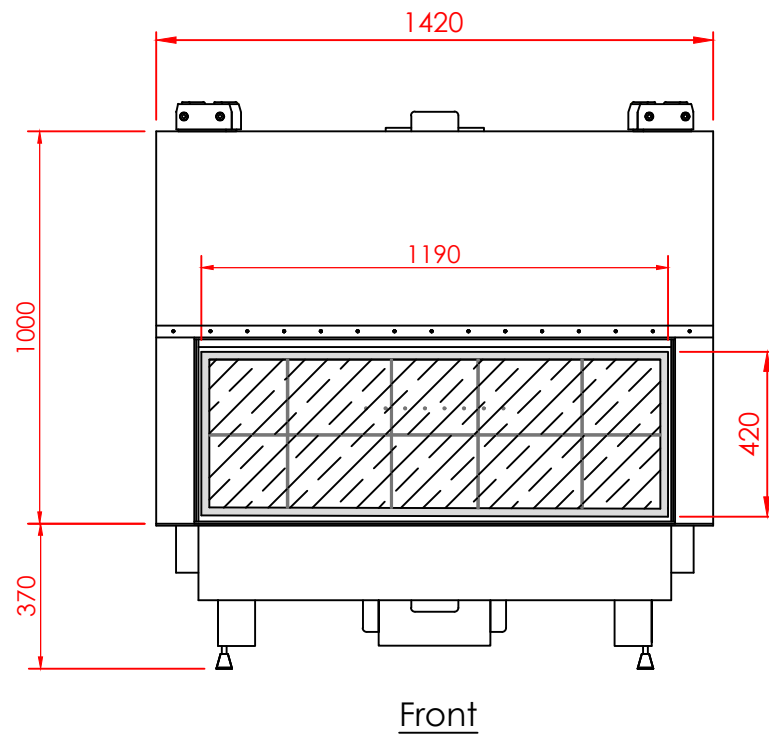

Series:	FLAT
Model:	Architectural
Type:	119x42
Specials:	AERO

All dimensions in mm
General dimension tolerances up to 7mm
All illustrations and drawings are protected by copyright.
Exploitation or publication, even of individual details,
only with our permission.
Technical changes and errors reserved.

Nea Redestos, Themi, 57001
Thessaloniki GREECE
t: +30 2310 461386 f: +30 2310 461493
e: info@regal.com.gr
www.tzakiaregal.gr | www.regal.com.gr