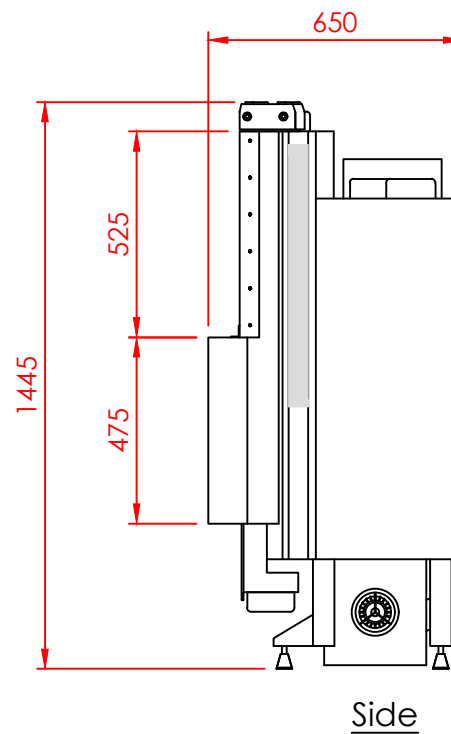

Series:	FLAT
Model:	Architectural
Type:	119x42
Specials:	AERO

All dimensions in mm
General dimension tolerances up to 7mm
All illustrations and drawings are protected by copyright.
Exploitation or publication, even of individual details,
only with our permission.
Technical changes and errors reserved.

Nea Redestos, Themi, 57001
Thessaloniki GREECE
t: +30 2310 461386 f: +30 2310 461493
e: info@regal.com.gr
www.tzakiaregal.gr | www.regal.com.gr