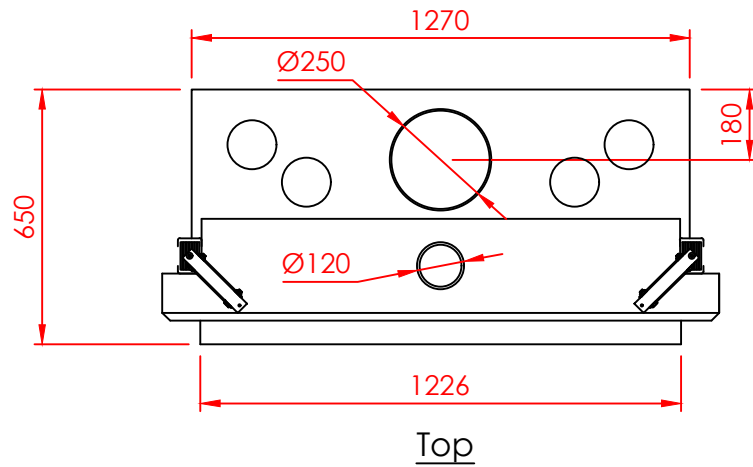

Series:	FLAT
Model:	Architectural
Type:	119x42
Specials:	AERO

All dimensions in mm
General dimension tolerances up to 7mm
All illustrations and drawings are protected by copyright.
Exploitation or publication, even of individual details,
only with our permission.
Technical changes and errors reserved.

Nea Redestos, Themi, 57001
Thessaloniki GREECE
t: +30 2310 461386 f: +30 2310 461493
e: info@regal.com.gr
www.tzakiaregal.gr | www.regal.com.gr