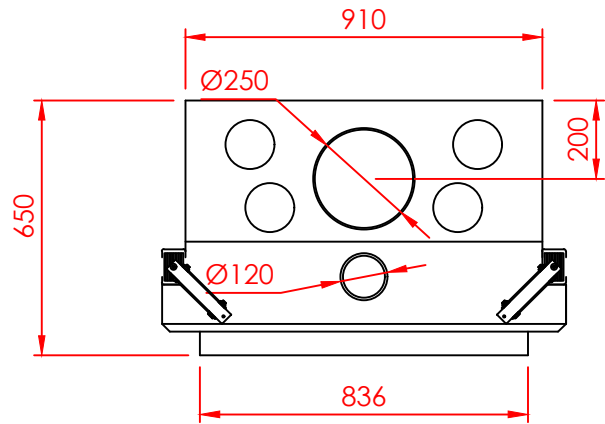

Top

Series:	FLAT
Model:	Architectural
Type:	80x42
Specials:	AERO

All dimensions in mm
General dimension tolerances up to 7mm
All illustrations and drawings are protected by copyright.
Exploitation or publication, even of individual details,
only with our permission.
Technical changes and errors reserved.

Nea Redestos, Themi, 57001
Thessaloniki GREECE
t: +30 2310 461386 f: +30 2310 461493
e: info@regal.com.gr
www.tzakiaregal.gr | www.regal.com.gr