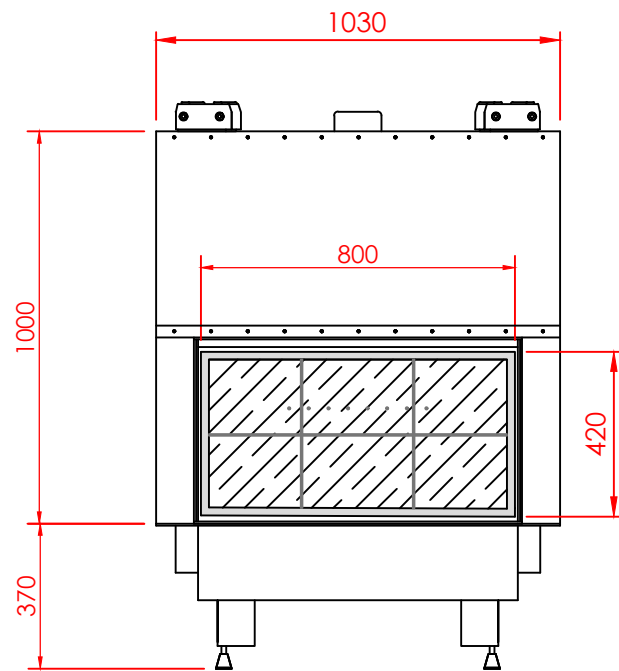

Front

Series:	FLAT
Model:	Architectural
Type:	80x42
Specials:	AERO

All dimensions in mm
General dimension tolerances up to 7mm
All illustrations and drawings are protected by copyright.
Exploitation or publication, even of individual details,
only with our permission.
Technical changes and errors reserved.

Nea Redestos, Themi, 57001
Thessaloniki GREECE
t: +30 2310 461386 f: +30 2310 461493
e: info@regal.com.gr
www.tzakiaregal.gr | www.regal.com.gr