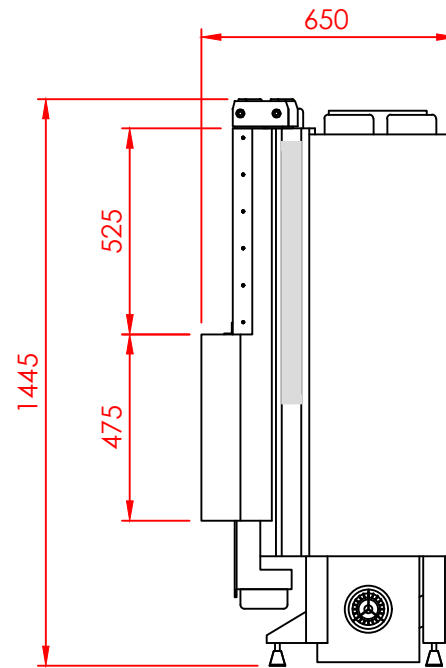

Side

Series:	FLAT
Model:	Architectural
Type:	80x42
Specials:	AERO

All dimensions in mm
General dimension tolerances up to 7mm
All illustrations and drawings are protected by copyright.
Exploitation or publication, even of individual details,
only with our permission.
Technical changes and errors reserved.