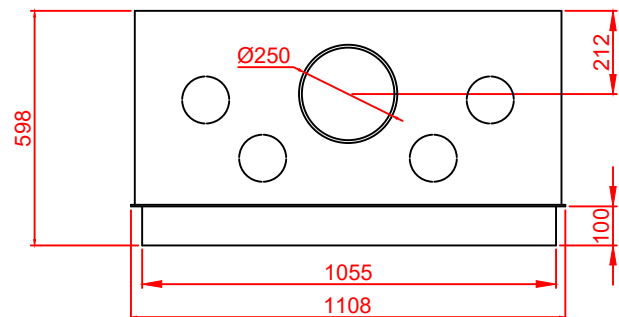

Top

Series:	FLAT
Model:	S-Line
Type:	100x42
Specials:	AERO
Air Box	
Frame 100 mm	

All dimensions in mm
General dimension tolerances up to 7mm
All illustrations and drawings are protected by copyright.
Exploitation or publication, even of individual details,
only with our permission.
Technical changes and errors reserved.

Nea Redestos, Themi, 57001
Thessaloniki GREECE
t: +30 2310 461386 f: +30 2310 461493
e: info@regal.com.gr
www.tzakiaregal.gr | www.regal.com.gr