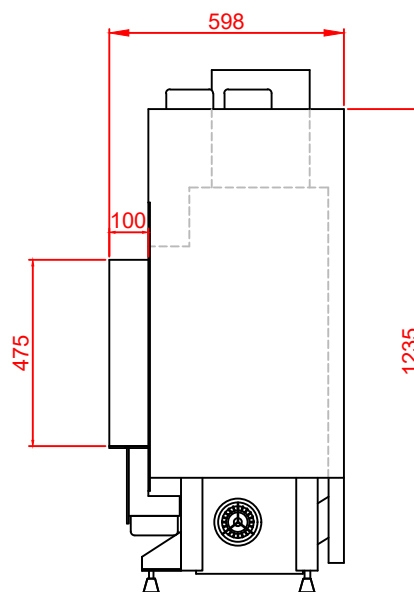

Side

Series:	FLAT
Model:	S-Line
Type:	100x42
Specials:	AERO
Air Box	
Frame 100 mm	

All dimensions in mm
General dimension tolerances up to 7mm
All illustrations and drawings are protected by copyright.
Exploitation or publication, even of individual details,
only with our permission.
Technical changes and errors reserved.