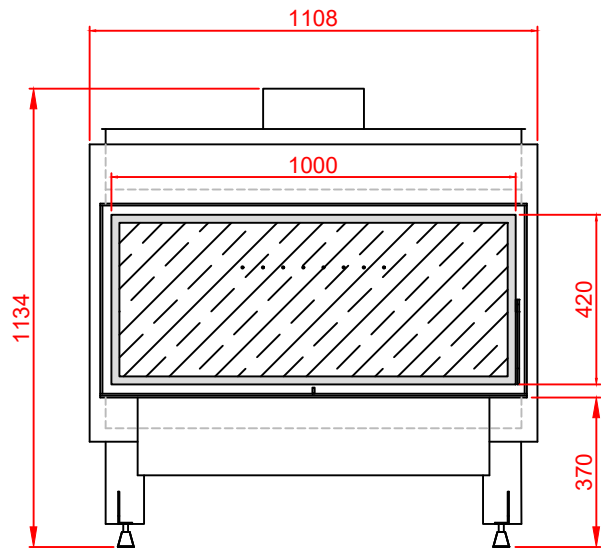

Top

Front

Side

Series:	<b>FLAT</b>
Model:	<b>S-Line</b>
Type:	<b>100x42</b>
Specials:	<b>STD</b>
	<b>Air Box</b>
	<b>Frame 100 mm</b>

All dimensions in mm  
 General dimension tolerances up to 7mm  
 All illustrations and drawings are protected by copyright.  
 Exploitation or publication, even of individual details,  
 only with our permission.  
 Technical changes and errors reserved.

All dimensions in mm  
 General dimension tolerances up to 7mm  
 All illustrations and drawings are protected by copyright.  
 Exploitation or publication, even of individual details,  
 only with our permission.  
 Technical changes and errors reserved.