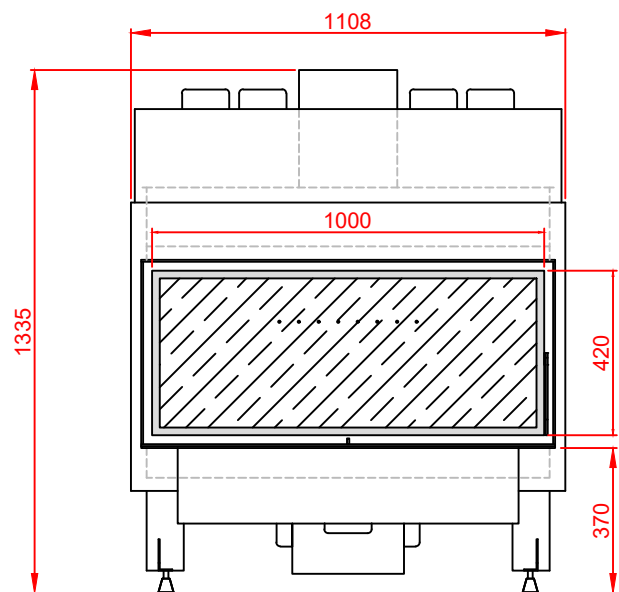

Front

Series:	FLAT
Model:	S-Line
Type:	100x42
Specials:	AERO
Air Box	
Frame 100 mm	

All dimensions in mm
General dimension tolerances up to 7mm
All illustrations and drawings are protected by copyright.
Exploitation or publication, even of individual details,
only with our permission.
Technical changes and errors reserved.

Nea Redestos, Themi, 57001
Thessaloniki GREECE
t: +30 2310 461386 f: +30 2310 461493
e: info@regal.com.gr
www.tzakiaregal.gr | www.regal.com.gr