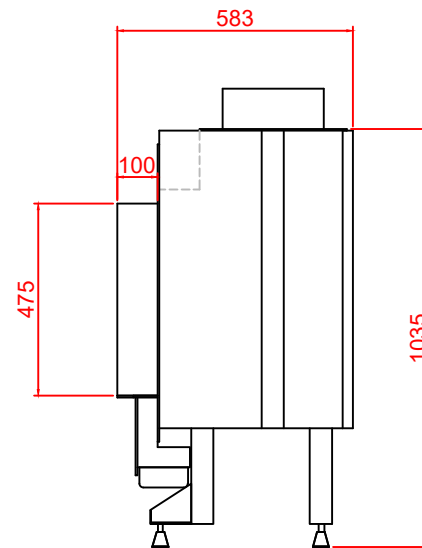

Top

Front

Side

Series:	<b>FLAT</b>
Model:	<b>S-Line</b>
Type:	<b>100x42</b>
Specials:	<b>STD</b>
	<b>Air Box</b>
	<b>Frame 100 mm</b>

All dimensions in mm  
 General dimension tolerances up to 7mm  
 All illustrations and drawings are protected by copyright.  
 Exploitation or publication, even of individual details,  
 only with our permission.  
 Technical changes and errors reserved.

All dimensions in mm  
 General dimension tolerances up to 7mm  
 All illustrations and drawings are protected by copyright.  
 Exploitation or publication, even of individual details,  
 only with our permission.  
 Technical changes and errors reserved.