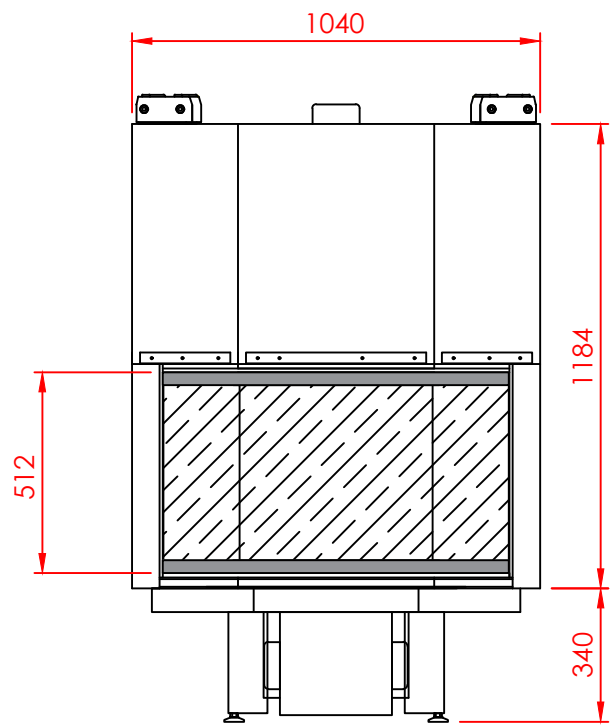

Front

Series:	PRISMA
Model:	Prisma
Type:	80
Specials:	AERO

All dimensions in mm
General dimension tolerances up to 7mm
All illustrations and drawings are protected by copyright.
Exploitation or publication, even of individual details,
only with our permission.
Technical changes and errors reserved.

Nea Redestos, Themi, 57001
Thessaloniki GREECE
t: +30 2310 461386 f: +30 2310 461493
e: info@regal.com.gr
www.tzakiaregal.gr | www.regal.com.gr