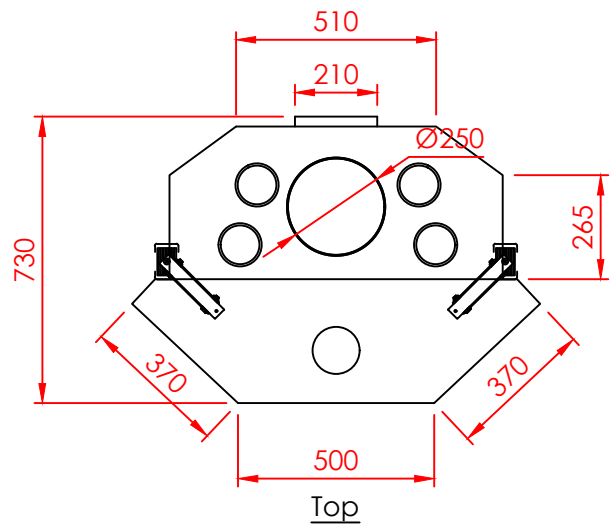

Top

Series:	PRISMA
Model:	Prisma
Type:	80
Specials:	AERO

All dimensions in mm
General dimension tolerances up to 7mm
All illustrations and drawings are protected by copyright.
Exploitation or publication, even of individual details,
only with our permission.
Technical changes and errors reserved.

Nea Redestos, Themi, 57001
Thessaloniki GREECE
t: +30 2310 461386 f: +30 2310 461493
e: info@regal.com.gr
www.tzakiaregal.gr | www.regal.com.gr