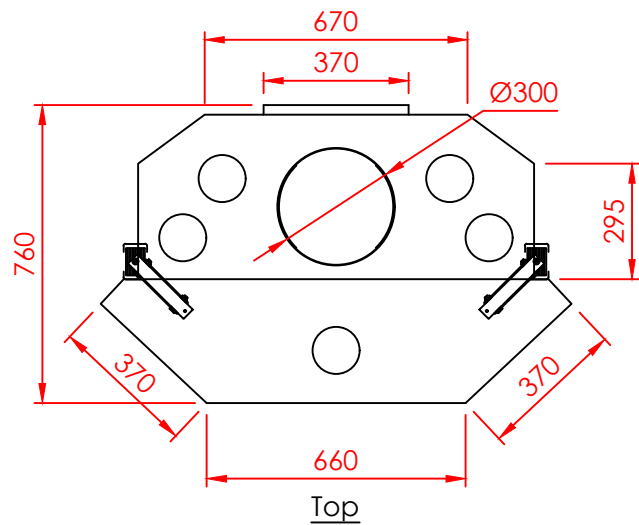

Series:	PRISMA
Model:	Prisma
Type:	95
Specials:	AERO

All dimensions in mm
General dimension tolerances up to 7mm
All illustrations and drawings are protected by copyright.
Exploitation or publication, even of individual details,
only with our permission.
Technical changes and errors reserved.

REGAL FIRE

Nea Redestos, Themi, 57001
Thessaloniki GREECE
t: +30 2310 461386 f: +30 2310 461493
e: info@regal.com.gr
www.tzakiaregal.gr | www.regal.com.gr