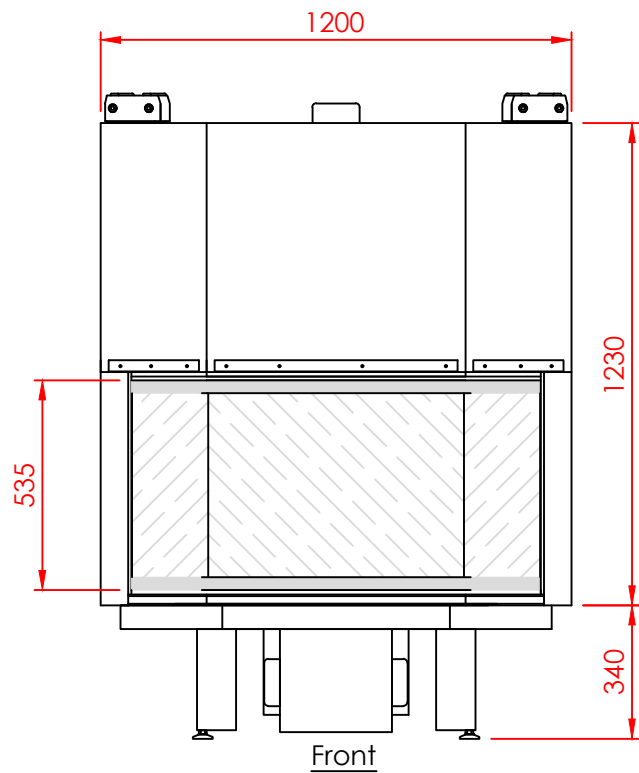

Series:	PRISMA
Model:	Prisma
Type:	95
Specials:	AERO

All dimensions in mm
General dimension tolerances up to 7mm
All illustrations and drawings are protected by copyright.
Exploitation or publication, even of individual details,
only with our permission.
Technical changes and errors reserved.

REGAL FIRE

Nea Redestos, Themi, 57001
Thessaloniki GREECE
t: +30 2310 461386 f: +30 2310 461493
e: info@regal.com.gr
www.tzakiaregal.gr | www.regal.com.gr