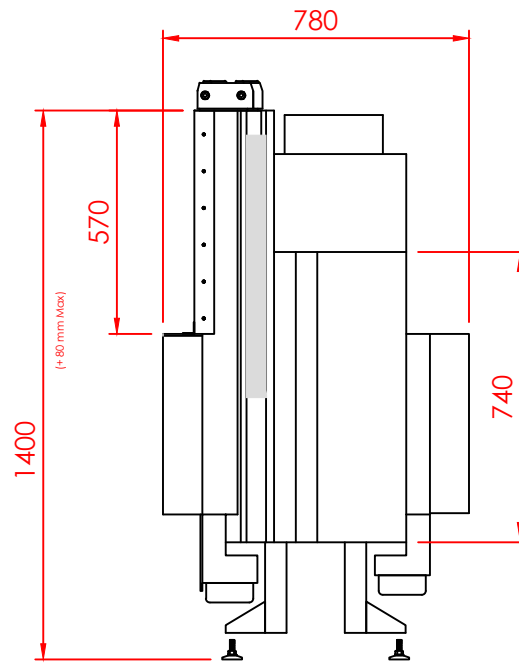

Top

Front

Side

Series:	TUNNEL
Model:	Architectural
Type:	119x42
Specials:	DOOR

All dimensions in mm
 General dimension tolerances up to 7mm
 All illustrations and drawings are protected by copyright.
 Exploitation or publication, even of individual details,
 only with our permission.
 Technical changes and errors reserved.

All dimensions in mm
 General dimension tolerances up to 7mm
 All illustrations and drawings are protected by copyright.
 Exploitation or publication, even of individual details,
 only with our permission.
 Technical changes and errors reserved.