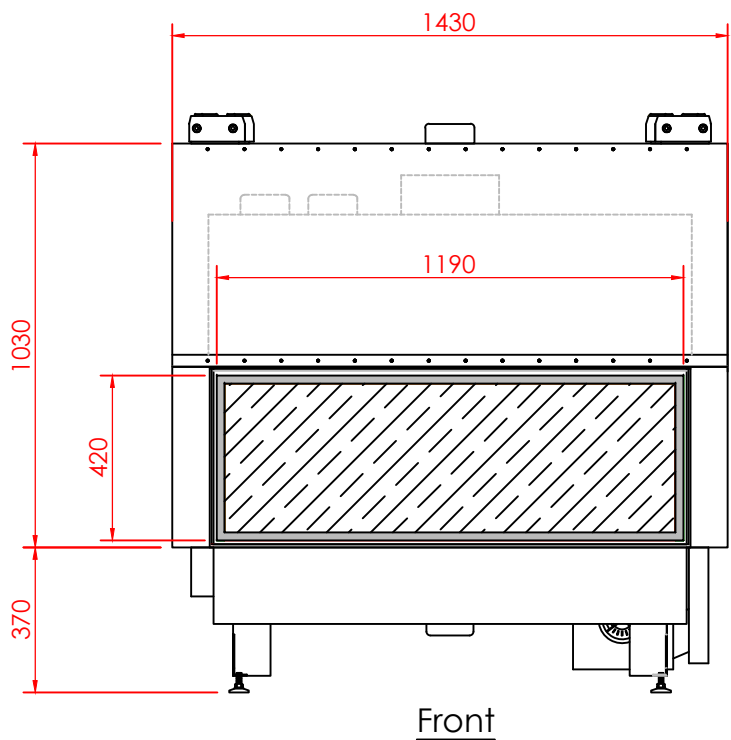

Series:	TUNNEL
Model:	Architectural
Type:	119x42
Specials:	AERO

All dimensions in mm
General dimension tolerances up to 7mm
All illustrations and drawings are protected by copyright.
Exploitation or publication, even of individual details,
only with our permission.
Technical changes and errors reserved.

REGAL FIRE

Nea Redestos, Themi, 57001
Thessaloniki GREECE
t: +30 2310 461386 f: +30 2310 461493
e: info@regal.com.gr
www.tzakiaregal.gr | www.regal.com.gr