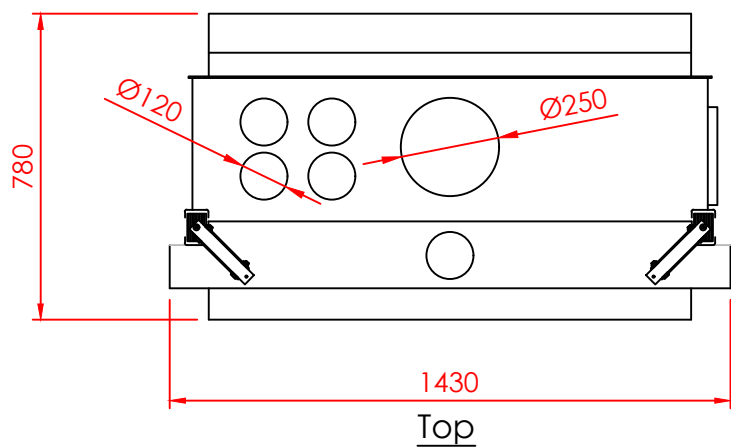

Series:	TUNNEL
Model:	Architectural
Type:	119x42
Specials:	AERO

All dimensions in mm
General dimension tolerances up to 7mm
All illustrations and drawings are protected by copyright.
Exploitation or publication, even of individual details,
only with our permission.
Technical changes and errors reserved.

REGAL FIRE

Nea Redestos, Themi, 57001
Thessaloniki GREECE
t: +30 2310 461386 f: +30 2310 461493
e: info@regal.com.gr
www.tzakiaregal.gr | www.regal.com.gr