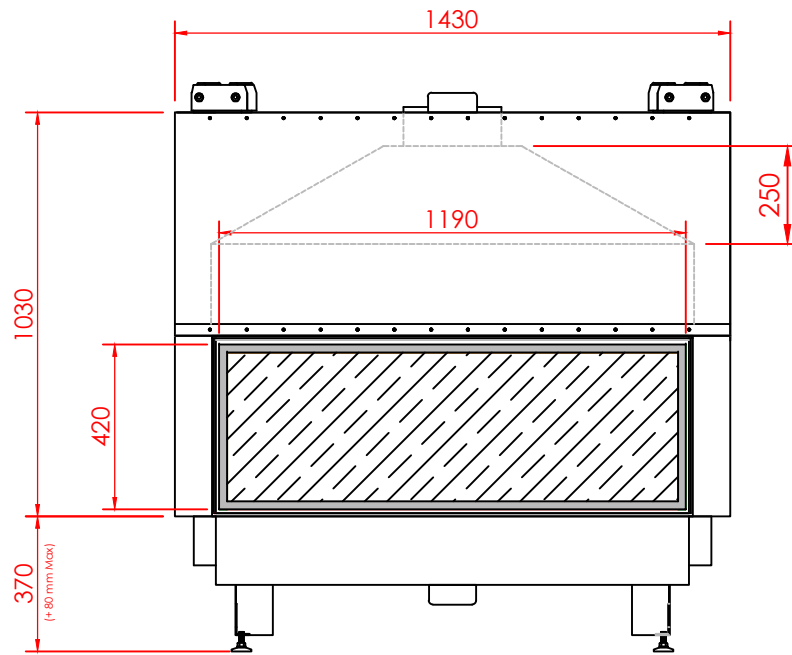

Top

Front

Side

Series:	TUNNEL
Model:	Architectural
Type:	119x42
Specials:	DOOR

All dimensions in mm
 General dimension tolerances up to 7mm
 All illustrations and drawings are protected by copyright.
 Exploitation or publication, even of individual details,
 only with our permission.
 Technical changes and errors reserved.

All dimensions in mm
 General dimension tolerances up to 7mm
 All illustrations and drawings are protected by copyright.
 Exploitation or publication, even of individual details,
 only with our permission.
 Technical changes and errors reserved.