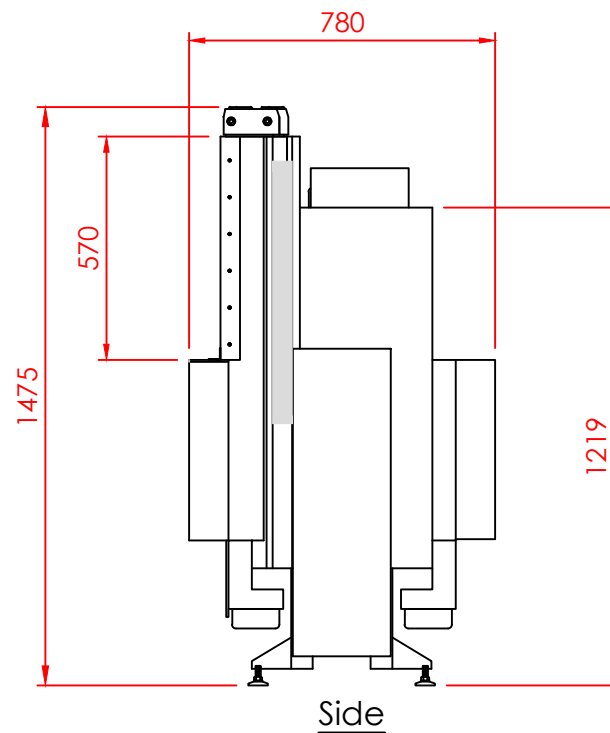

Series:	TUNNEL
Model:	Architectural
Type:	119x42
Specials:	AERO

All dimensions in mm
General dimension tolerances up to 7mm
All illustrations and drawings are protected by copyright.
Exploitation or publication, even of individual details,
only with our permission.
Technical changes and errors reserved.

REGAL FIRE

Nea Redestos, Themi, 57001
Thessaloniki GREECE
t: +30 2310 461386 f: +30 2310 461493
e: info@regal.com.gr
www.tzakiaregal.gr | www.regal.com.gr