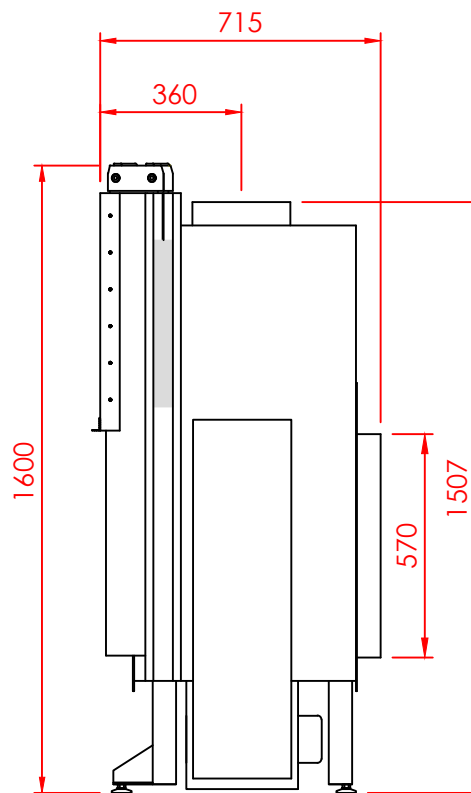

Top

Front

Side

Series:	TUNNEL
Model:	Minimal
Type:	125
Specials:	DOOR

All dimensions in mm
 General dimension tolerances up to 7mm
 All illustrations and drawings are protected by copyright.
 Exploitation or publication, even of individual details,
 only with our permission.
 Technical changes and errors reserved.

Nea Redestos, Themi, 57001
 Thessaloniki GREECE
 t: +30 2310 461386 f: +30 2310 461493
 e: info@regal.com.gr
 www.tzakiaregal.gr | www.regal.com.gr

Top

Front

Side

Series:	TUNNEL
Model:	Minimal
Type:	125
Specials:	AERO

All dimensions in mm
 General dimension tolerances up to 7mm
 All illustrations and drawings are protected by copyright.
 Exploitation or publication, even of individual details,
 only with our permission.
 Technical changes and errors reserved.