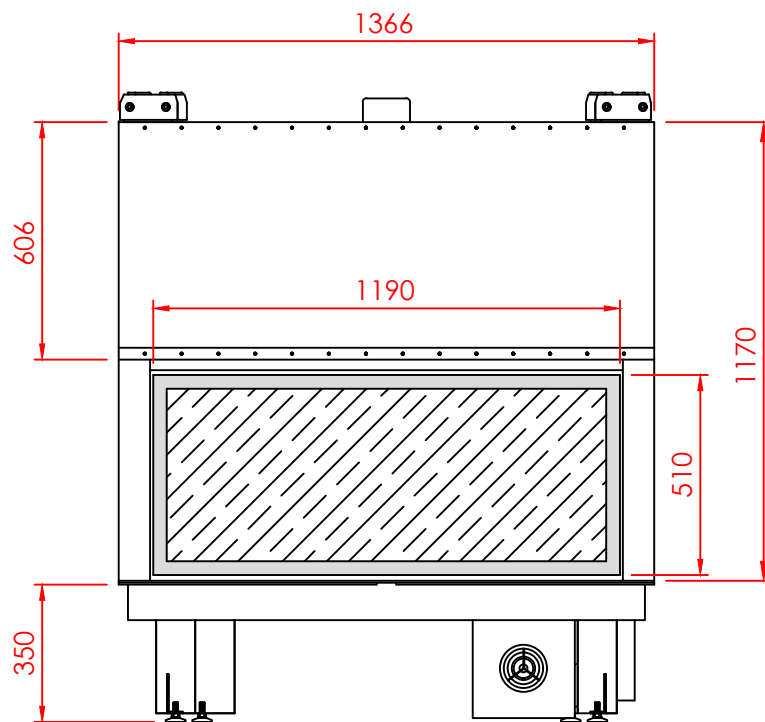

Front

Series:	TUNNEL
Model:	Minimal
Type:	125
Specials:	AERO

All dimensions in mm
General dimension tolerances up to 7mm
All illustrations and drawings are protected by copyright.
Exploitation or publication, even of individual details,
only with our permission.
Technical changes and errors reserved.

Nea Redestos, Themi, 57001
Thessaloniki GREECE
t: +30 2310 461386 f: +30 2310 461493
e: info@regal.com.gr
www.tzakiaregal.gr | www.regal.com.gr