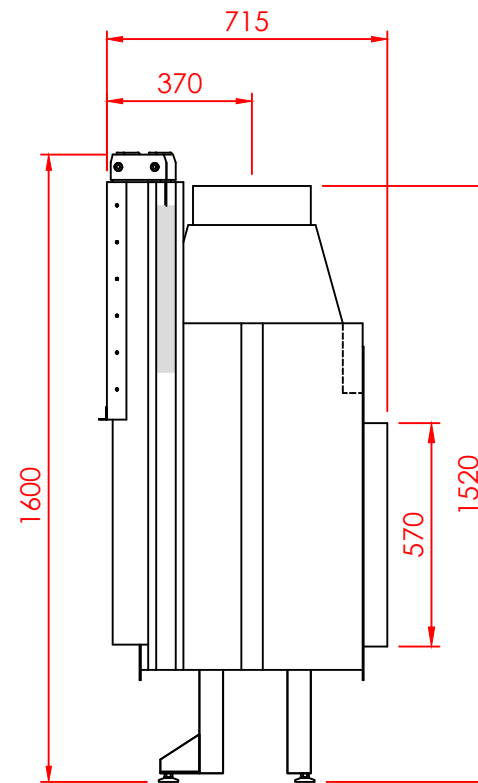

Top

Front

Side

Series:	TUNNEL
Model:	Minimal
Type:	125
Specials:	DOOR

All dimensions in mm
 General dimension tolerances up to 7mm
 All illustrations and drawings are protected by copyright.
 Exploitation or publication, even of individual details,
 only with our permission.
 Technical changes and errors reserved.

Nea Redestos, Themi, 57001
 Thessaloniki GREECE
 t: +30 2310 461386 f: +30 2310 461493
 e: info@regal.com.gr
 www.tzakiaregal.gr | www.regal.com.gr

Top

Front

Side

Series:	TUNNEL
Model:	Minimal
Type:	125
Specials:	AERO

All dimensions in mm
 General dimension tolerances up to 7mm
 All illustrations and drawings are protected by copyright.
 Exploitation or publication, even of individual details,
 only with our permission.
 Technical changes and errors reserved.