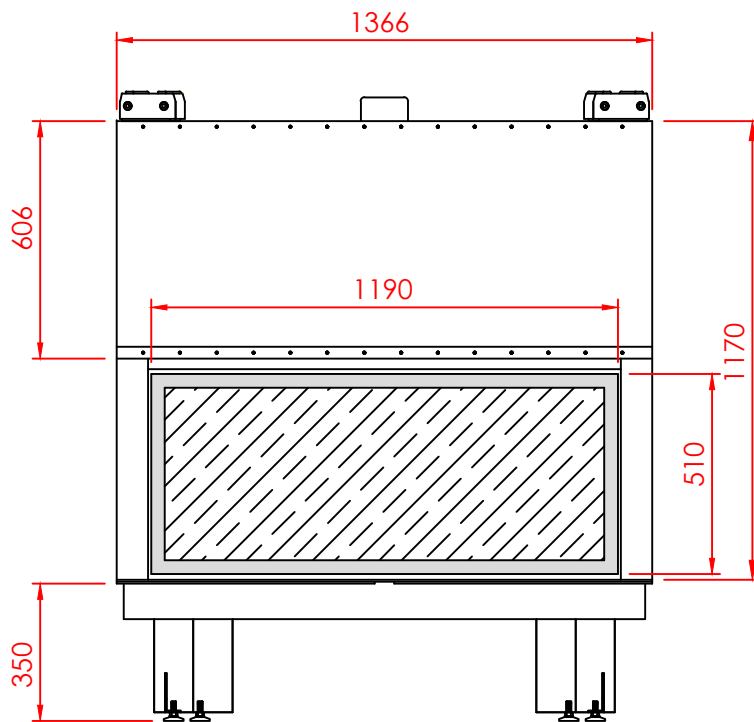

Top

Front

Side

Series:	TUNNEL
Model:	Minimal
Type:	125
Specials:	DOOR

All dimensions in mm
 General dimension tolerances up to 7mm
 All illustrations and drawings are protected by copyright.
 Exploitation or publication, even of individual details,
 only with our permission.
 Technical changes and errors reserved.

All dimensions in mm
 General dimension tolerances up to 7mm
 All illustrations and drawings are protected by copyright.
 Exploitation or publication, even of individual details,
 only with our permission.
 Technical changes and errors reserved.