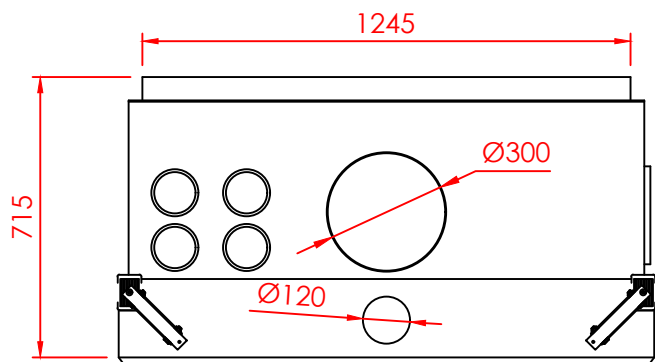

Top

Series:	TUNNEL
Model:	Minimal
Type:	125
Specials:	AERO

All dimensions in mm
General dimension tolerances up to 7mm
All illustrations and drawings are protected by copyright.
Exploitation or publication, even of individual details,
only with our permission.
Technical changes and errors reserved.

Nea Redestos, Themi, 57001
Thessaloniki GREECE
t: +30 2310 461386 f: +30 2310 461493
e: info@regal.com.gr
www.tzakiaregal.gr | www.regal.com.gr